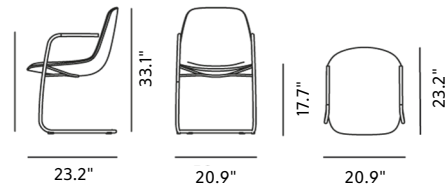

Colours

FRAME FINISH

Black

Brushed stainless steel

Upholstery according to current price list.

Fredericia