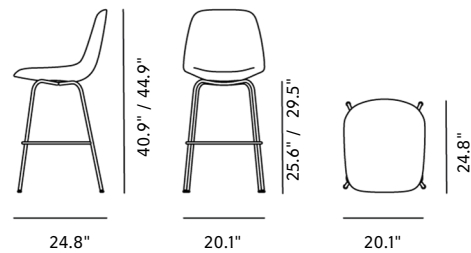

## Eyes 4 Leg Barstool

By Foersom & Hiort-Lorenzen,

Starting at LIST \$1,815

<b>Model</b>	4830
<b>About</b>	The Eyes Barstool exemplifies a function-driven design where the form is all about comfort, with a touch of charisma. Seen in a softly curved shell that's engineered for leaning back with ease for hours on end.
<b>Product group</b>	Chairs & stools
<b>Measurements</b>	Counter: 20.1" W x 24.8" D x 40.9" H   Seat: 25.6" Bar: 20.1" W x 24.8" D x 44.9" H   Seat: 29.5"
<b>Weight</b>	12 kg
<b>Materials</b>	Barstool with shell in moulded cold cured foam reinforced with steel, fully upholstered in fabric or leather. Base of steel tube mounted with plastic glides. Felt glides available. Please specify bar or counter height.
<b>Test</b>	EN 16139:2013 (L1)
<b>Guarantee</b>	Fredericia Furniture A/S offers a five-year guarantee against manufacturing defects in standard products (materials and construction). Wear and damage to covers, surface treatment, inappropriate use and the like are not covered by the warranty.
<b>Download</b>	Download images, architect files at our partner portal on <a href="http://www.fredericia.com">www.fredericia.com</a>

### Drawing