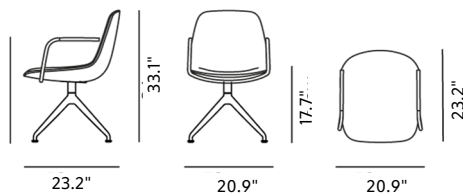

## Eyes Swivel Armchair

By Foersom & Hiort-Lorenzen, 2007

Starting at LIST \$2,100

<b>Model</b>	4820 - Swivel base
<b>About</b>	Eyes is an endearing design that can enliven any interior. The soft organic shape is like a welcoming gesture, inviting you to sit down and stay awhile. Eyes is a versatile series of chairs that you can truly personalise.
<b>Product group</b>	Chairs & stools
<b>Measurements</b>	20.9" W x 23.2" D x 33.1" H Seat: 17.7" H
<b>Weight</b>	14 kg
<b>Materials</b>	Chair with shell in moulded cold cured foam reinforced with steel, fully upholstered in fabric or leather. Armrests in stainless steel and leather. 4-point swivel base in aluminum. Mounted with reversible plastic glides which can be changed to felt when reversed. Castors available. The base is not height adjustable.
<b>Test</b>	EN 16139:2013 (L1)
<b>Guarantee</b>	Fredericia Furniture A/S offers a five-year guarantee against manufacturing defects in standard products (materials and construction). Wear and damage to covers, surface treatment, inappropriate use and the like are not covered by the warranty.
<b>Download</b>	Download images, architect files at our partner portal on <a href="http://www.fredericia.com">www.fredericia.com</a>

Drawing