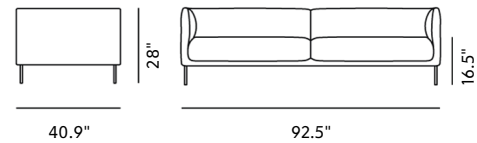

Product Sheet

Konami Sofa, 2½ seater

By Damian Williamson, 2019

Starting at LIST \$10,260

Model	4962 - 2½ seater
About	With Konami, subtle lines and gentle curves culminate in a quiet sofa that exudes an unspoken elegance. Conceived by English designer Damian Williamson, whose overall desire was to create a simple, sculptural sofa with a sense of serenity.
Product group	Sofas
Measurements	92.5" W x 40.9" D x 28" H Seat: 16.5" H
Weight	90 kg
Materials	Fully upholstered sofa. Inner frame of wood with nozag springs and cold cured foam. Cushions are fixed to the body of the sofa. Available in a limited selection of fabrics only. All covers are non-removable. Stainless steel base.
Guarantee	Fredericia Furniture A/S offers a five-year guarantee against manufacturing defects in standard products (materials and construction). Wear and damage to covers, surface treatment, inappropriate use and the like are not covered by the warranty.
Download	Download images, architect files at our partner portal on www.fredericia.com

Drawing

Colours

FRAME FINISH

Black

Stainless steel,
brushed

Upholstery according to current price list.

Fredericia