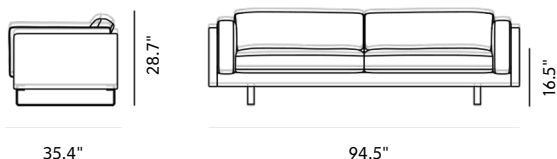

Colours

FRAME FINISH

Upholstery according to current price list.