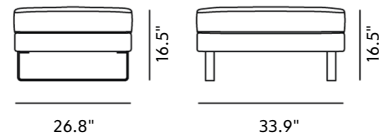

Product Sheet

EJ280 Ottoman 86

By Erik Jørgensen Studio, 2010

Starting at LIST $2,270

Model	8050 - 86 cm cushion
Product group	Sofas
Measurements	33.9" W x 26.8" D x 16.5" H Seat: 16.5" H
Weight	7 kg
Materials	Ottoman with separate cushion. Inner frame of wood with nozag springs. Available in fabric or leather. Cushion in foam core with down wrap. External cover is non-removable. Cushion cover is removable. Sledge legs in steel, or legs in solid wood or aluminum.
Guarantee	Fredericia Furniture A/S offers a five-year guarantee against manufacturing defects in standard products (materials and construction). Wear and damage to covers, surface treatment, inappropriate use and the like are not covered by the warranty.
Download	Download images, architect files at our partner portal on www.fredericia.com

Drawing

Colours

FRAME FINISH

Upholstery according to current price list.

Fredericia