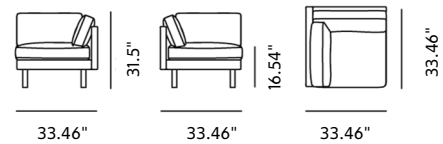

Colours

FRAME FINISH

Brushed
chrome (EJ220
legs)

Oak soap
treated (EJ220
legs)

Oak Standard
lacquer (EJ220
legs)

Upholstery according to current price list.

Fredericia