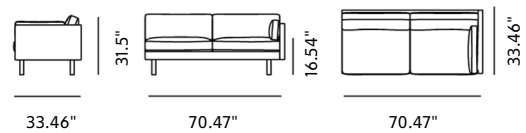

Drawing

Colours

FRAME FINISH

Brushed chrome (EJ220 legs)

Oak soap treated (EJ220 legs)

Oak Standard lacquer (EJ220 legs)

Upholstery according to current price list.

Fredericia