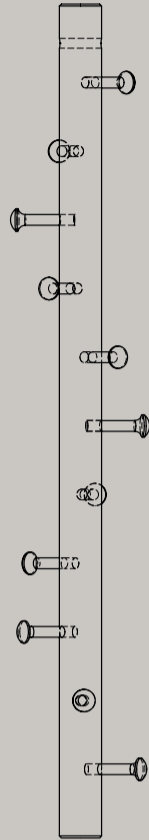

ENTRANCE

## COPENHANGER

Copenhanger is a coat rack hanging from the ceiling, and it comes with 2 meters of natural tanned 5 mm leather cord. Its package filling is the bio degradable & CO2 neutral eelgrass, which can be used as fertilizer in your garden.

### PRODUCTINFO

MODEL	4030101 ; 4030102
DESIGNER	Lise Vilslev
MATERIAL	FSC® Oak
DIMENSIONS	5.91" Ø x 33.46"H