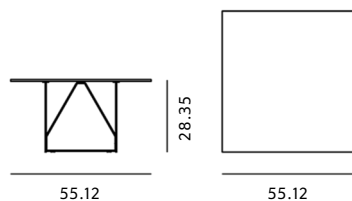

Colours

FRAME FINISH

Black lacquered Stainless steel, brushed

TABLE TOPS

Black linoleum Black Marquina Grey linoleum Ivory Quartzite

White Carrara

Fredericia