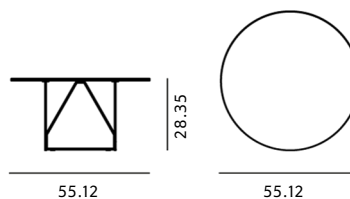

## JG Table, Ø140 cm

By Jørgen Gammelgaard, 1984

Starting at LIST \$4,015

<b>Model</b>	6568 ( New ) - Ø140 cm
<b>About</b>	The JG Table expresses designer Jørgen Gammelgaard's desire to create a simple, elegant design with a supportive structure that would not limit the seating around the table. Providing remarkable stability, as well as an intriguing graphic aesthetic.
<b>Product group</b>	Tables
<b>Measurements</b>	55.12" W x 28.35" H
<b>Weight</b>	0 kg
<b>Materials</b>	Base in stainless steel or powder coated steel. Table top in solid stone or linoleum. Table tops in linoleum has chipboard core with solid wood edging. Black linoleum with black colored through wood edge. Grey linoleum with light oiled wood edge. Glides included as standard.
<b>Test</b>	EN 15372:2016 (L2)
<b>Guarantee</b>	Fredericia Furniture A/S offers a five-year guarantee against manufacturing defects in standard products (materials and construction). Wear and damage to covers, surface treatment, inappropriate use and the like are not covered by the warranty.
<b>Download</b>	Download images, architect files at our partner portal on <a href="http://www.fredericia.com">www.fredericia.com</a>

### Drawing