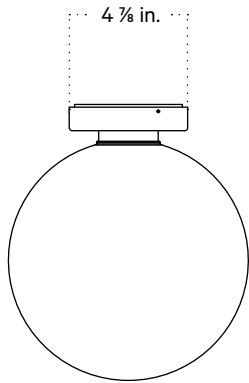

Front View

Side View

Front View: Ceiling Installation

Isometric View

## Technical Specifications

Materials	Steel or brass, glass
Product weight	3.5 lbs
Lead time	2 weeks
Bulbs included (1)	GU24 / 110 V / 9.5 W / 950 lm 2700 K / dimmable
Dimmer	TRIAC
Max wattage	10 W
Certifications	UL listed, damp-rated, wet-rated

## Notes

1. This fixture can be installed on a wall or ceiling.

Updated January 3, 2024

Front View

Side View

Front View: Ceiling Installation

Isometric View