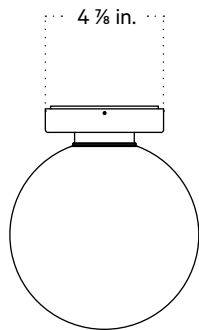

Front View

Side View

Front View: Ceiling Installation

Isometric View

## Technical Specifications

Materials	Steel or brass, glass
Product weight	2.75 lbs
Lead time	2 weeks
Bulbs included (1)	GU24 / 110 V / 8.5 W / 850 lm 2700 K / dimmable
Dimmer	TRIAC
Max wattage	10 W
Certifications	UL listed, damp-rated, wet-rated

## Notes

1. This fixture can be installed on a wall or ceiling.

Updated January 3, 2024

Front View

Side View

Front View: Ceiling Installation

Isometric View