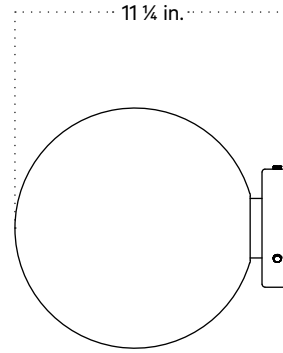

## Notes

1. This fixture can be installed on a wall or ceiling.

Updated January 3, 2024

Front View

Side View

Front View: Ceiling Installation

Isometric View

## Technical Specifications

Materials	Steel or brass, glass
Product weight	3.5 lbs
Lead time	Painted Metal: 3 days Brass: 2 weeks
Bulbs included (1)	GU24 / 110 V / 9.5 W / 950 lm 2700 K / dimmable
Dimmer	TRIAC
Max wattage	10 W
Certifications	UL listed, damp-rated, wet-rated

## Notes

1. This fixture can be installed on a wall or ceiling.
2. All painted metal finishes have a 3-day lead time. The brass fixtures are hand-finished to order and will ship in 2 weeks.

Updated January 3, 2024

Front View

Side View

Front View: Ceiling Installation

Isometric View