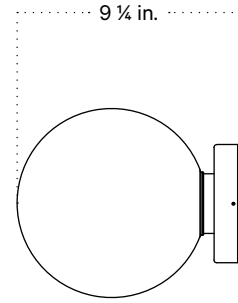

Front View

Side View

Front View: Ceiling Installation

Isometric View

## Technical Specifications

Materials	Steel or brass, glass
Product weight	2.75 lbs
Lead time	2 weeks
Bulbs included (1)	GU24 / 110 V / 8.5 W / 850 lm 2700 K / dimmable
Dimmer	TRIAC
Max wattage	10 W
Certifications	UL listed, damp-rated, wet-rated

## Notes

1. This fixture can be installed on a wall or ceiling.

Updated January 3, 2024

Front View

Side View

Front View: Ceiling Installation

Isometric View