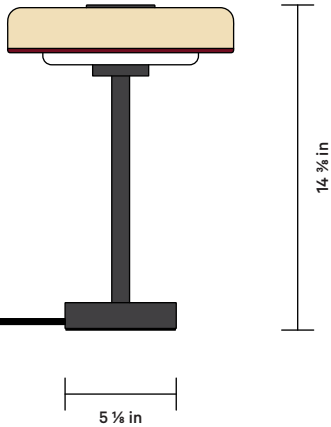

FRONT VIEW

TOP VIEW