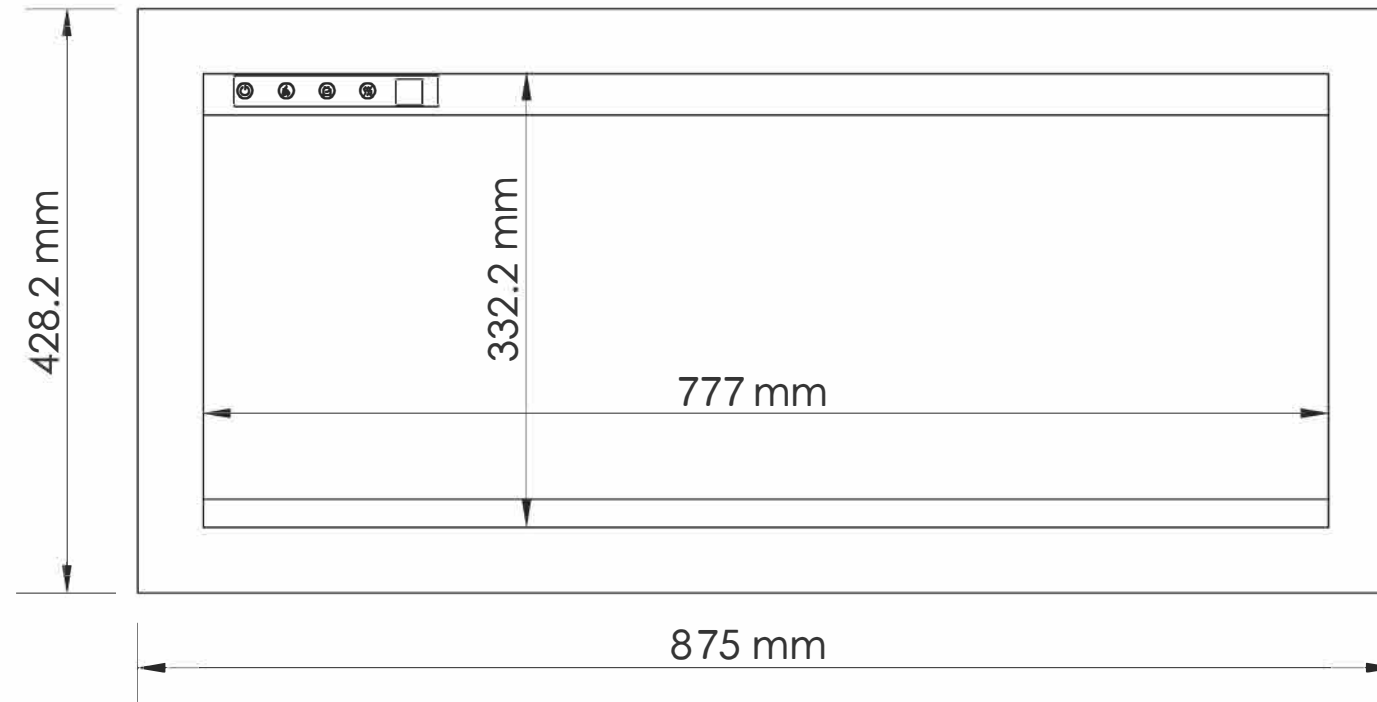

TECHNICAL SPECIFICATIONS		
VOLTS	120	
AMPS	12.5	
WATTS	1500	
HEATER	HIGH	1500 watts
	LOW	750 watts
NO HEATER	30 watts	
LAMPS	QUANTITY	LED
	WATTS	
	TOTAL WATTS	22 watts
ROTOR MOTOR	1 at 5 watts	
HEIGHT, WIDTH, DEPTH	15 5/8 x 34 x 5 1/2	
GLASS VIEWING OPENING	13 1/8 x 30 5/8	
SURROUND SIZE	16 7/8 x 34 1/24	
SHIPPING SIZE	19 1/2 x 41 1/4 x 9 1/4	
SHIPPING WEIGHT	UNIT	
	STEEL FRONT	Included
PLUG LOCATION	Left Side	
CORD LENGTH	76"	
APPROX. HEATING AREA	400 sq ft	

Amantii
SYMMETRY

SERIES SYMMETRY	MODEL SYM-34 & SYM-34-B		REV 1
SCALE 1" = 1'-0"	DATE: 10/15/2018	SHEET 1 OF 1	

TECHNICAL SPECIFICATIONS		
VOLTS	120	
AMPS	12.5	
WATTS	1500	
HEATER	HIGH	1500 watts
	LOW	750 watts
NO HEATER		30 watts
LAMPS	QUANTITY	LED
	WATTS	
	TOTAL WATTS	22 watts
ROTOR MOTOR		1 at 5 watts
HEIGHT, WIDTH, DEPTH		39.6 x 82.3 x 14 cm
GLASS VIEWING OPENING		33.2 x 77.7 cm
SURROUND SIZE		42.8 x 92.1 cm
SHIPPING SIZE		49.3 x 104.6 x 23 cm
SHIPPING WEIGHT		
	UNIT	
GLASS FRONT		Included
PLUG LOCATION		Left Side
CORD LENGTH		193 cm
APPROX. HEATING AREA		37 sqm

Amantii
SYMMETRY

SERIES SYMMETRY	MODEL SYM-34 & SYM-34-B		REV 1
SCALE 1:12	DATE: 10/15/2018	SHEET 1 OF 1	