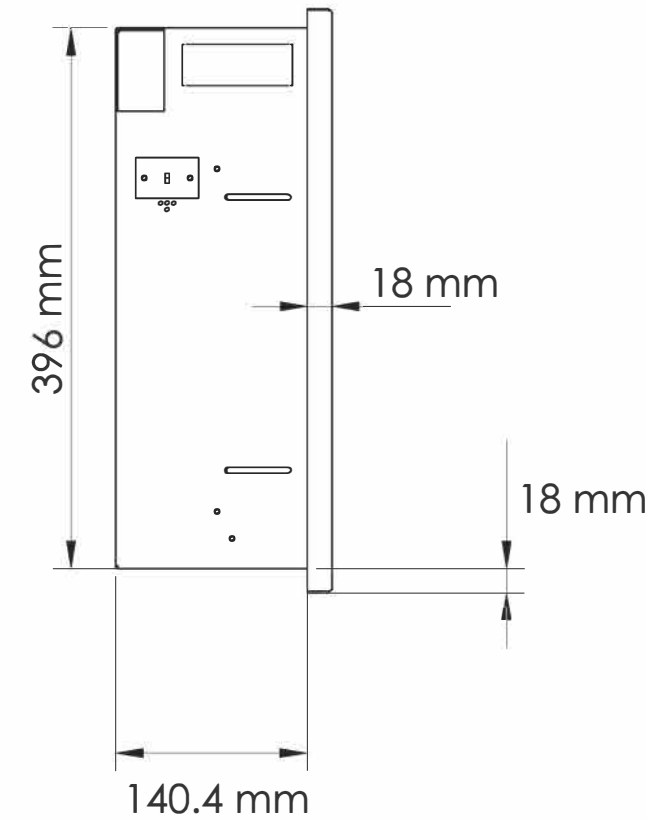

TECHNICAL SPECIFICATIONS		
VOLTS	120	
AMPS	12.5	
WATTS	1500	
HEATER	HIGH	1500 watts
	LOW	750 watts
NO HEATER	30 watts	
LAMPS	QUANTITY	LED
	WATTS	
	TOTAL WATTS	22 watts
ROTOR MOTOR	1 at 5 watts	
HEIGHT, WIDTH, DEPTH	15 5/8 x 34 x 5 1/2	
GLASS VIEWING OPENING	13 1/8 x 30 5/8	
SURROUND SIZE	16 7/8 x 34 1/24	
SHIPPING SIZE	19 1/2 x 41 1/4 x 9 1/4	
SHIPPING WEIGHT	UNIT	
	STEEL FRONT	Included
PLUG LOCATION	Left Side	
CORD LENGTH	76"	
APPROX. HEATING AREA	400 sq ft	

Amantii
SYMMETRY

SERIES SYMMETRY	MODEL SYM-34 & SYM-34-B		REV 1
SCALE 1" = 1'-0"	DATE: 10/15/2018	SHEET 1 OF 1	

TECHNICAL SPECIFICATIONS		
VOLTS	120	
AMPS	12.5	
WATTS	1500	
HEATER	HIGH	1500 watts
	LOW	750 watts
NO HEATER		30 watts
LAMPS	QUANTITY	LED
	WATTS	
	TOTAL WATTS	22 watts
ROTOR MOTOR		1 at 5 watts
HEIGHT, WIDTH, DEPTH		39.6 x 82.3 x 14 cm
GLASS VIEWING OPENING		33.2 x 77.7 cm
SURROUND SIZE		42.8 x 92.1 cm
SHIPPING SIZE		49.3 x 104.6 x 23 cm
SHIPPING WEIGHT		
	UNIT	
GLASS FRONT		Included
PLUG LOCATION		Left Side
CORD LENGTH		193 cm
APPROX. HEATING AREA		37 sqm

Amantii
SYMMETRY

SERIES SYMMETRY	MODEL SYM-34 & SYM-34-B		REV 1
SCALE 1:12	DATE: 10/15/2018	SHEET 1 OF 1	