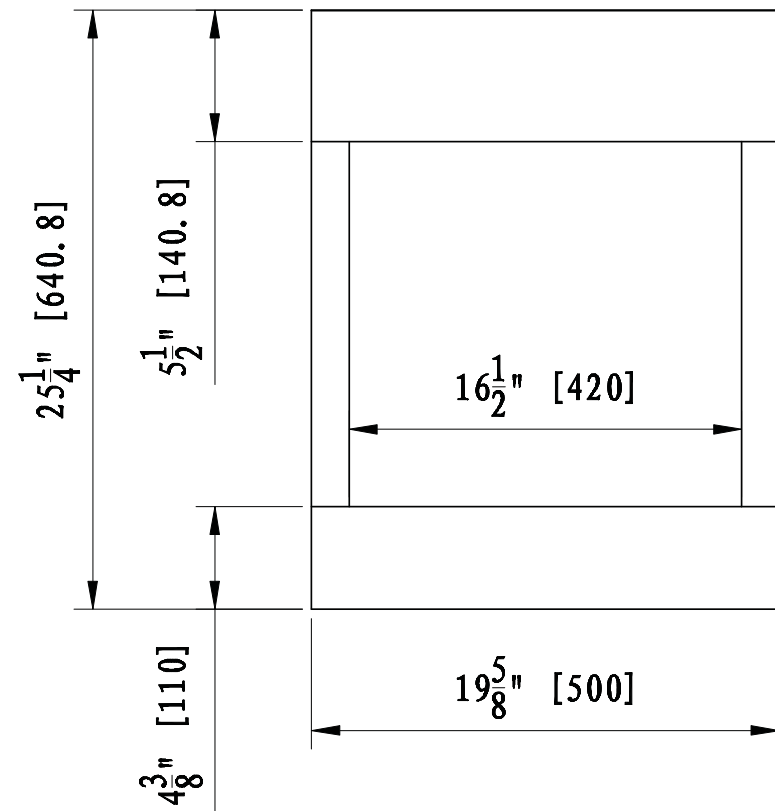

FRONT VIEW

SIDE VIEW

TOP VIEW

TECHNICAL SPECIFICATIONS

VOLTAGE		120
		60Hz
WATTS		1500
HEATER	HIGH	1500 watts
	LOW	750 watts
NO HEATER		25 watts
LAMPS	QUANTITY	LED
	WATTS	
	TOTAL WATTS	22 watts
ROTOR MOTOR		1 at 5 watts
HEIGHT, WIDTH, DEPTH		25 1/4 x 19 5/8 x 11 3/4
GLASS VIEWING OPENING		15 3/8 x 16 1/2 x 3 7/8
SURROUND SIZE		25 1/4 x 19 5/8 x 11 3/4
SHIPPING SIZE		28 x 23 x 15
SHIPPING WEIGHT		48.5 lbs
	UNIT	
	GLASS FRONT	Included
PLUG LOCATION		Left Side
CORD LENGTH		70 7/8"
APPROX. HEATING AREA		400 sq ft
All measurements in Inches		

SERIES	MODEL		REV
CUBE	CUBE-2025WM		1
SCALE 1'+0"	DATE:09/10/2018	SHEET 1 OF 1	