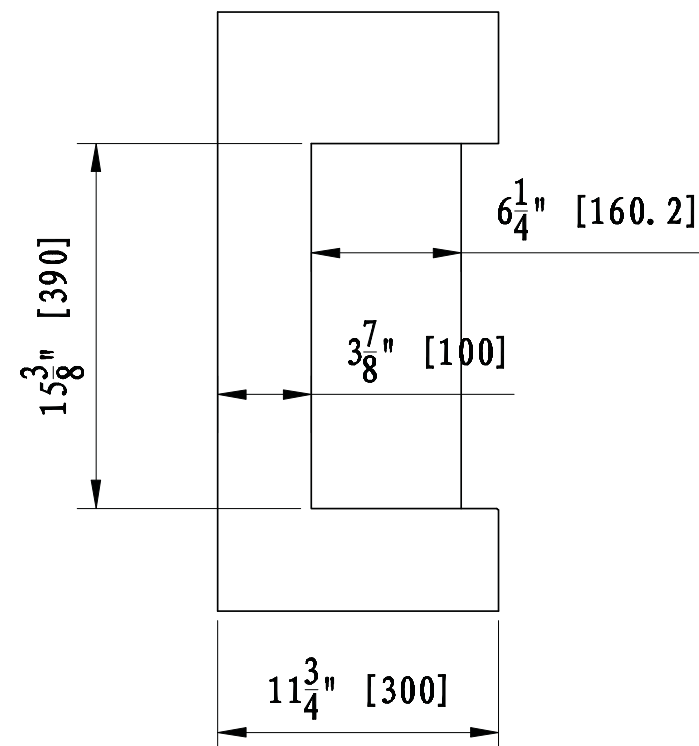

FRONT VIEW

SIDE VIEW

TOP VIEW

TECHNICAL SPECIFICATIONS

VOLTAGE		120
		60Hz
WATTS		1500
HEATER	HIGH	1500 watts
	LOW	750 watts
NO HEATER		25 watts
LAMPS	QUANTITY	LED
	WATTS	
	TOTAL WATTS	22 watts
ROTOR MOTOR		1 at 5 watts
HEIGHT, WIDTH, DEPTH		25 1/4 x 19 5/8 x 11 3/4
GLASS VIEWING OPENING		15 3/8 x 16 1/2 x 3 7/8
SURROUND SIZE		25 1/4 x 19 5/8 x 11 3/4
SHIPPING SIZE		28 x 23 x 15
SHIPPING WEIGHT		48.5 lbs
	UNIT	
	GLASS FRONT	Included
PLUG LOCATION		Left Side
CORD LENGTH		70 7/8"
APPROX. HEATING AREA		400 sq ft
All measurements in Inches		

SERIES	MODEL		REV
CUBE	CUBE-2025WM		1
SCALE 1'+0"	DATE:09/10/2018	SHEET 1 OF 1	