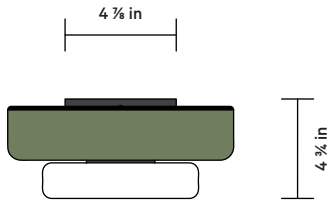

In Common With

Reverse Disc Puck Surface Mount, Plug-in

SIDE VIEW

BOTTOM VIEW

Each shade is made-to-order and blown at Urban Glass in Brooklyn. The diffuser-and-shade system allows for endless customization; if you can imagine it, we'll try it.

DETAILS

Materials	Steel, Brass, Glass
Bulbs Included	GU-24 / 110 V / 5.0 W / 550 lm / 2700 K Dimmable
Lead Time	12 Weeks
Max Wattage	10 W
Certifications	 

DISC FINISH OPTIONS

- Opaline
- Opaline, Black Rim
- Opaline, Pistachio Rim
- Opaline, Red Rim
- Sandblasted Amber
- Pistachio
- Pistachio, Black Rim
- Pistachio, Pistachio Rim
- Sandblasted White

NOTES

1. Every glass shade is handmade and may exhibit slight variations in form and color density.
2. Comes with 10 feet of black rubber cord. Contact us if you'd like something custom.
3. On/off switch is located 2 feet from the plug.