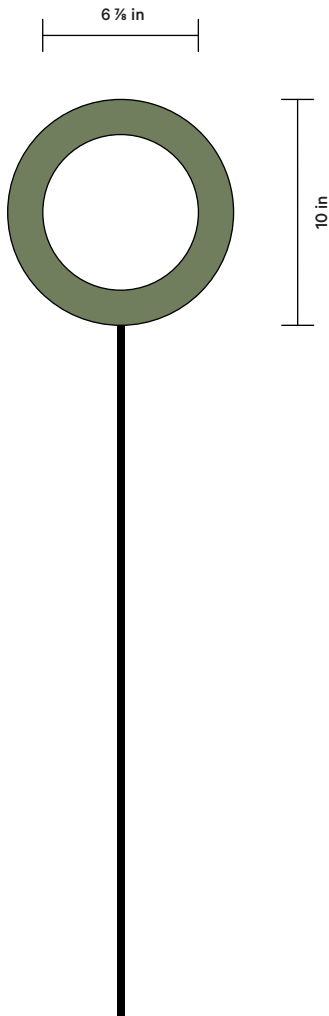

In Common With

Reverse Disc Puck Surface Mount, Plug-in

SIDE VIEW

BOTTOM VIEW

Each shade is made-to-order and blown at Urban Glass in Brooklyn. The diffuser-and-shade system allows for endless customization; if you can imagine it, we'll try it.

DETAILS

Materials	Steel, Brass, Glass
Bulbs Included	GU-24 / 110 V / 5.0 W / 550 lm / 2700 K Dimmable
Lead Time	12 Weeks
Max Wattage	10 W
Certifications	 

DISC FINISH OPTIONS

- Opaline
- Opaline, Black Rim
- Opaline, Pistachio Rim
- Opaline, Red Rim
- Sandblasted Amber
- Pistachio
- Pistachio, Black Rim
- Pistachio, Pistachio Rim
- Sandblasted White

NOTES

1. Every glass shade is handmade and may exhibit slight variations in form and color density.
2. Comes with 10 feet of black rubber cord. Contact us if you'd like something custom.
3. On/off switch is located 2 feet from the plug.