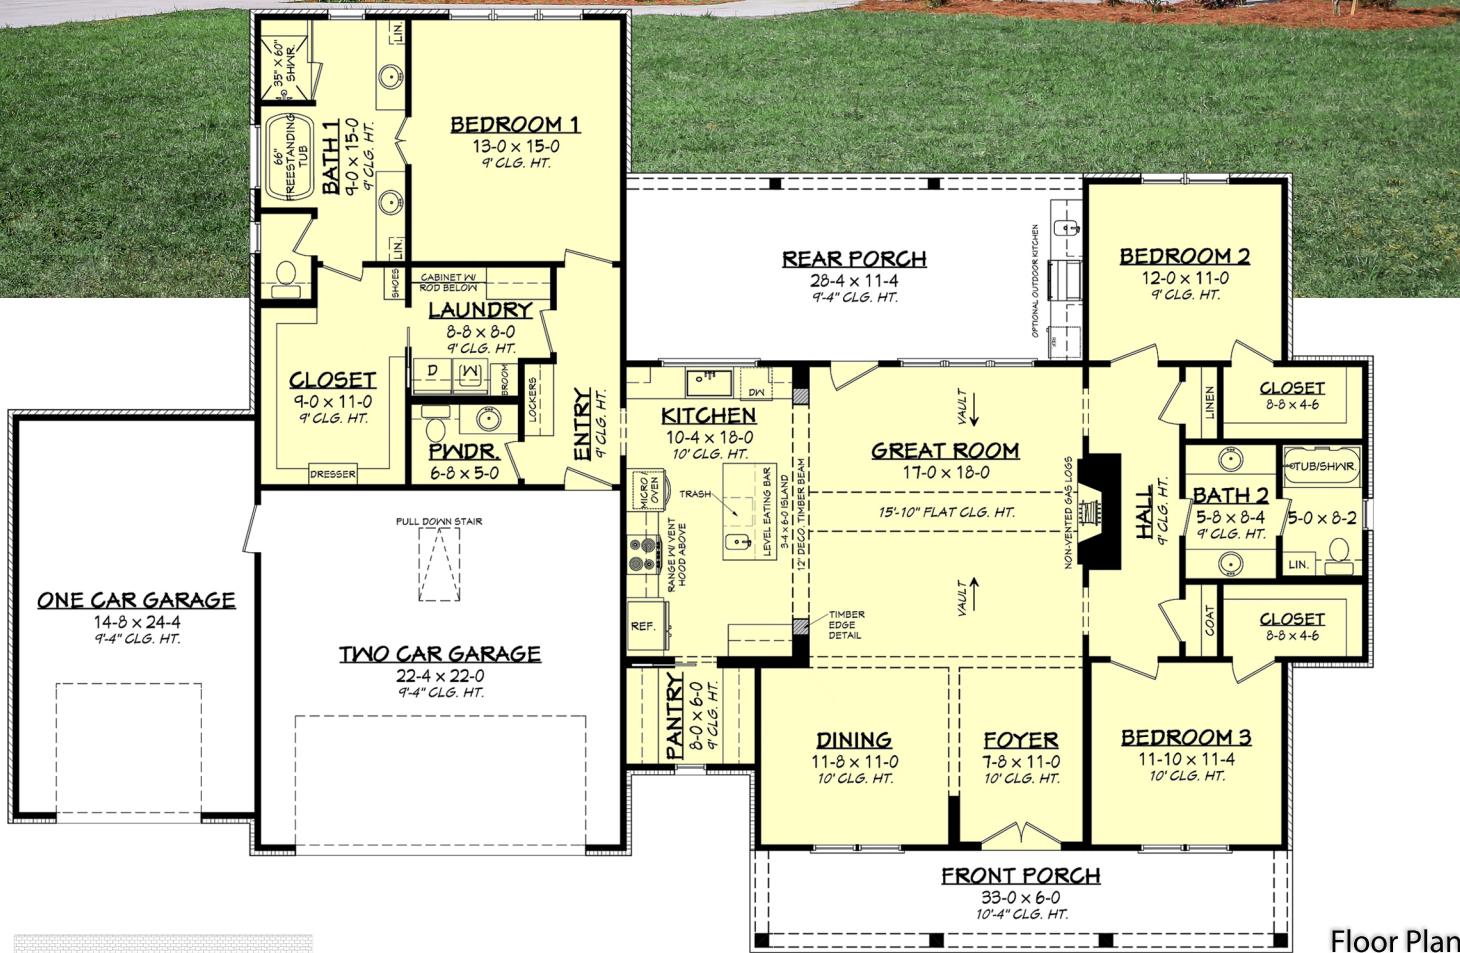

Designing Homes
HOUSE PLAN ZONE
 Building Relationships

Rear Elevation

Bradford House Plan

2125

2125 Sq Ft.

1 Stories

3 Bedrooms

84-0 Width

2.5 Bathrooms

57-10 Depth

Phone: 601.336.3254 sales@hpzplans.com

<https://hpzplans.com/products/bradford-house-plan>