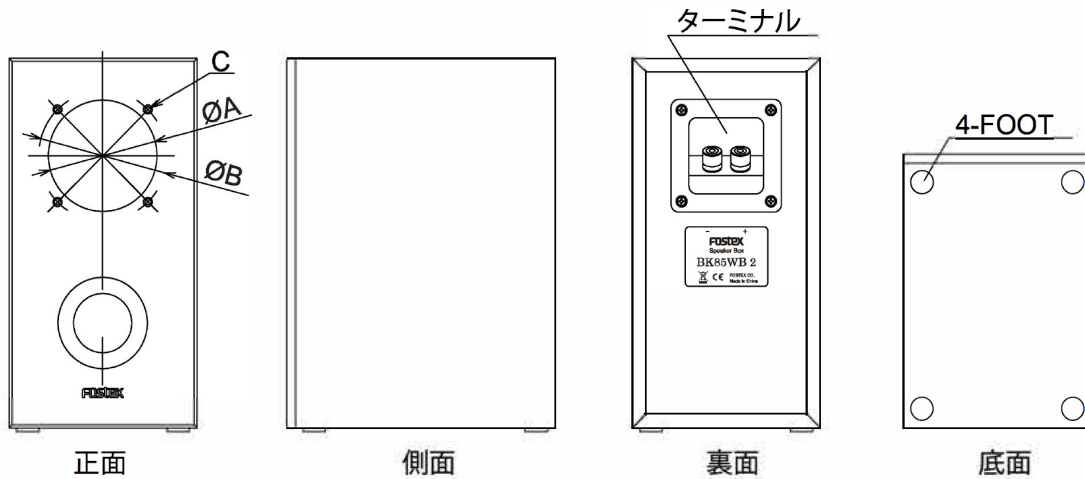

You can enjoy high-quality sound by simply connecting the internal wiring cord to the speaker unit terminal and attaching the speaker unit with the attached screws.

	BK85WB2	BK105WB2	BK125WB2	BK165WB2	BK225WB2
Baffle hole size (ØA)	Ø73	Ø93	Ø104	Ø151	Ø185
Mount hole pitch (ØB)	Ø86	Ø115	Ø126	Ø174	Ø220
Screw diameter (C)	M4	M4	M4	M4	M4

仕様／周波数特性

specification

BK85WB2

Main Specifications

format	Bass reflex type
External dimensions	126 (W) x 243 (H) x 180 (D) mm
mass	About 1.5kg
material	MDF t15 / 9 (baffle / top and bottom sides, back plate)
Finish	Decorative sheet pasted: Matte black (baffle version) / wood grain (top and bottom side, back side)
Internal capacity	3.6L
fb	92Hz
Compatible unit	FF85WK (recommended), FE83NV
accessories	Cap bolt x 4, washer x 4, L wrench x 1