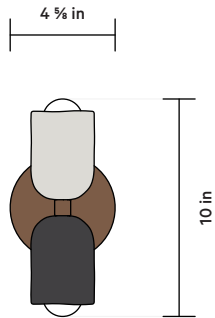

In Common With

FRONT VIEW

SIDE VIEW

The Up Down Sconce is our most customizable fixture. Select from the finishes below for the up shade, down shade and fixture hardware. Have questions or need help deciding contact sales@incommonwith.com.

DETAILS

Lead Time	2 weeks
Max Wattage	10 W
Materials	Stoneware, Steel or Brass
Bulb (x 2)	E-12 / 110 V / 3.0 W / 190 lm / 2700 K Dimmable

Certifications

UP SHADE FINISH OPTIONS

● Tan Clay
 ● White Clay
 ● Terracotta
 ● Green Clay
 ● Black Clay