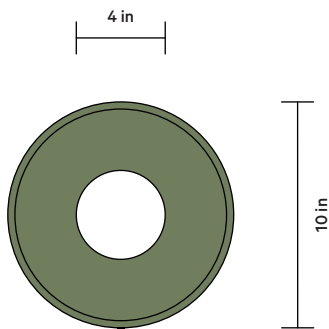

BOTTOM VIEW

Each shade is made-to-order and blown at Urban Glass in Brooklyn. The diffuser-and-shade system allows for endless customization; if you can imagine it, we'll try it.

DETAILS

Materials	Steel, Brass, Glass
Bulbs Included	E12 / 110 V / 4.5 W / 450 lm / 2700 K Dimmable
Lead Time	12 Weeks
Max Wattage	10 W
Certifications	

DISC FINISH OPTIONS

- Opaline   ● Opaline, Black Rim   ● Opaline, Pistachio Rim
- Opaline, Red Rim   ● Sandblasted Amber   ● Pistachio
- Pistachio, Black Rim   ● Pistachio, Pistachio Rim   ● Sandblasted White

HARDWARE FINISH OPTIONS

- Black   ● Bone   ● Oxide Red   ● Reed Green   ● Peach
- Brass   ● Patina Brass

NOTES

1. Every glass shade is handmade and may exhibit slight variations in form and color density.
2. Comes with 10 feet of black rubber cord. Contact us if you'd like something custom.
3. On/off switch is located 2 feet from the plug.