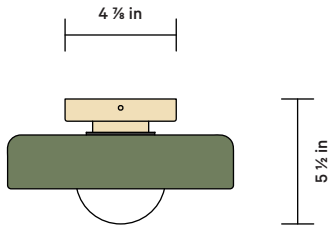

SIDE VIEW

BOTTOM VIEW

Each shade is made-to-order and blown at Urban Glass in Brooklyn. The diffuser-and-shade system allows for endless customization; if you can imagine it, we'll try it.

DETAILS

Materials	Steel, Brass, Glass
Bulbs Included	E12 / 110 V / 4.5 W / 450 lm / 2700 K Dimmable
Lead Time	12 Weeks
Max Wattage	10 W
Certifications	

DISC FINISH OPTIONS

- Opaline   ● Opaline, Black Rim   ● Opaline, Pistachio Rim
- Opaline, Red Rim   ● Sandblasted Amber   ● Pistachio
- Pistachio, Black Rim   ● Pistachio, Pistachio Rim   ● Sandblasted White

HARDWARE FINISH OPTIONS

- Black   ● Bone   ● Oxide Red   ● Reed Green   ● Peach
- Brass   ● Patina Brass

NOTES

1. Every glass shade is handmade and may exhibit slight variations in form and color density.
2. Comes with 10 feet of black rubber cord. Contact us if you'd like something custom.
3. On/off switch is located 2 feet from the plug.