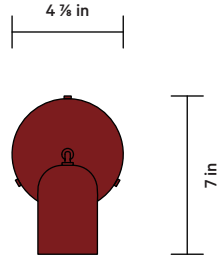

In Common With

FRONT VIEW

SIDE VIEW

Super-simple and designed to move, the shade rotates 330° around for hyper-directional light.

DETAILS

Materials	Steel, Brass
Bulbs Included (x 2)	GU-10 / 110 V / 7.0 W / 500 lm / 2700 K Dimmable
Lead Time	2 Weeks
Max Wattage	10 W
Certifications	 

FINISH OPTIONS

- Black
- Bone
- Oxide Red
- Reed Green
- Peach
- Brass
- Patina Brass

WIRING OPTIONS

- Switch
- No Switch

NOTES

1. Can be installed on a wall or ceiling.
2. Option to have a rotary dimmer switch built into the base of the light fixture.