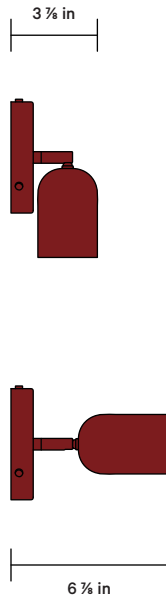

In Common With

FRONT VIEW

SIDE VIEW

Super-simple and designed to move, the shade rotates 330° around for hyper-directional light.

DETAILS

Materials	Steel, Brass
Bulbs Included (x 2)	GU-10 / 110 V / 7.0 W / 500 lm / 2700 K Dimmable
Lead Time	2 Weeks
Max Wattage	10 W
Certifications	 

FINISH OPTIONS

- Black
- Bone
- Oxide Red
- Reed Green
- Peach
- Brass
- Patina Brass

WIRING OPTIONS

- Switch
- No Switch

NOTES

1. Can be installed on a wall or ceiling.
2. Option to have a rotary dimmer switch built into the base of the light fixture.