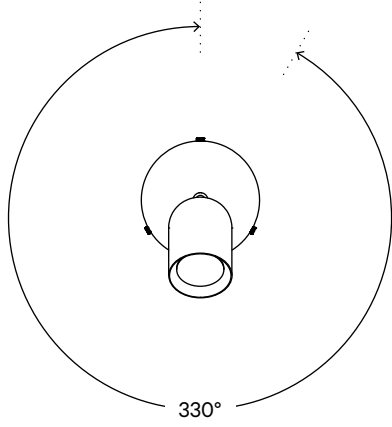

In Common With

Spot Surface Mount
Technical Specifications

Spot Surface Mount

Technical Specifications

Materials	Steel or brass
Product weight	1.25 lbs
Lead time	Painted metal: 2 weeks Brass: 4 weeks
Bulbs included (1)	GU10 / 120 V / 7.0 W / 500 lm / 2700 K
Dimmer	TRIAC
Max wattage	10 W
Certifications	UL listed, damp-rated

Updated December 8, 2023

Front View

Side View 1

Side View 2

Isometric View

Spot Surface Mount, with Switch

Technical Specifications

Materials	Steel or brass
Product weight	1.25 lbs
Lead time	Painted metal: 2 weeks Brass: 4 weeks
Bulbs included (1)	GU10 / 120 V / 7.0 W / 500 lm / 2700 K
Dimmer	Integrated dimmer switch
Max wattage	10 W
Certifications	UL listed, damp-rated

Front View

Side View 1

Side View 2

Isometric View

Spot Surface Mount, Plug-in

Technical Specifications

Materials	Steel or brass
Product weight	1.75 lbs
Lead time	Painted metal: 2 weeks Brass: 4 weeks
Bulbs included (1)	GU10 / 120 V / 7.0 W / 500 lm / 2700 K
Dimmer	Integrated dimmer switch
Cord length	10 feet
Max wattage	10 W
Certifications	UL listed