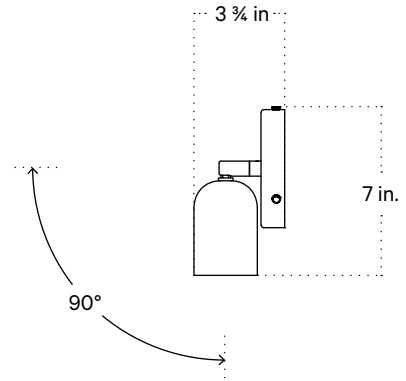

In Common With

Spot Surface Mount
Technical Specifications

Spot Surface Mount

Technical Specifications

Materials	Steel or brass
Product weight	1.25 lbs
Lead time	Painted metal: 2 weeks Brass: 4 weeks
Bulbs included (1)	GU10 / 120 V / 7.0 W / 500 lm / 2700 K
Dimmer	TRIAC
Max wattage	10 W
Certifications	UL listed, damp-rated

Updated December 8, 2023

Front View

Side View 1

Side View 2

Isometric View

Spot Surface Mount, with Switch

Technical Specifications

Materials	Steel or brass
Product weight	1.25 lbs
Lead time	Painted metal: 2 weeks Brass: 4 weeks
Bulbs included (1)	GU10 / 120 V / 7.0 W / 500 lm / 2700 K
Dimmer	Integrated dimmer switch
Max wattage	10 W
Certifications	UL listed, damp-rated

Front View

Side View 1

Side View 2

Isometric View

Spot Surface Mount, Plug-in

Technical Specifications

Materials	Steel or brass
Product weight	1.75 lbs
Lead time	Painted metal: 2 weeks Brass: 4 weeks
Bulbs included (1)	GU10 / 120 V / 7.0 W / 500 lm / 2700 K
Dimmer	Integrated dimmer switch
Cord length	10 feet
Max wattage	10 W
Certifications	UL listed