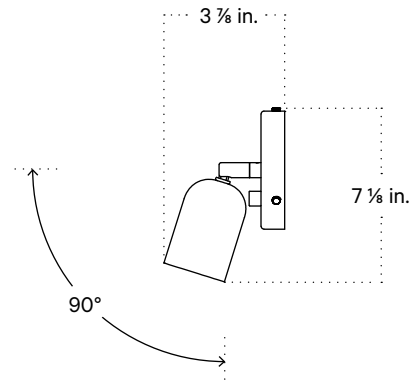

In Common With

Spot Surface Mount
Technical Specifications

Spot Surface Mount

Technical Specifications

Materials	Steel or brass
Product weight	1.25 lbs
Lead time	Painted metal: 2 weeks Brass: 4 weeks
Bulbs included (1)	GU10 / 120 V / 7.0 W / 500 lm / 2700 K
Dimmer	TRIAC
Max wattage	10 W
Certifications	UL listed, damp-rated

Updated December 8, 2023

Front View

Side View 1

Side View 2

Isometric View

Spot Surface Mount, with Switch

Technical Specifications

Materials	Steel or brass
Product weight	1.25 lbs
Lead time	Painted metal: 2 weeks Brass: 4 weeks
Bulbs included (1)	GU10 / 120 V / 7.0 W / 500 lm / 2700 K
Dimmer	Integrated dimmer switch
Max wattage	10 W
Certifications	UL listed, damp-rated

Front View

Side View 1

Side View 2

Isometric View

Spot Surface Mount, Plug-in

Technical Specifications

Materials	Steel or brass
Product weight	1.75 lbs
Lead time	Painted metal: 2 weeks Brass: 4 weeks
Bulbs included (1)	GU10 / 120 V / 7.0 W / 500 lm / 2700 K
Dimmer	Integrated dimmer switch
Cord length	10 feet
Max wattage	10 W
Certifications	UL listed