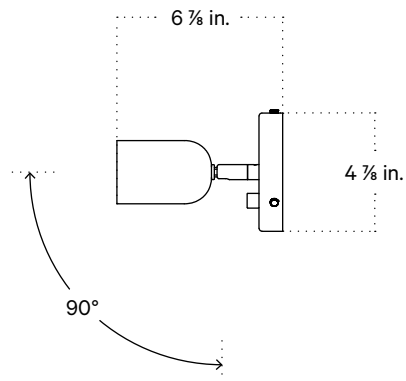

In Common With

Spot Surface Mount
Technical Specifications

Spot Surface Mount

Technical Specifications

Materials	Steel or brass
Product weight	1.25 lbs
Lead time	Painted metal: 2 weeks Brass: 4 weeks
Bulbs included (1)	GU10 / 120 V / 7.0 W / 500 lm / 2700 K
Dimmer	TRIAC
Max wattage	10 W
Certifications	UL listed, damp-rated

Updated December 8, 2023

Front View

Side View 1

Side View 2

Isometric View

Spot Surface Mount, with Switch

Technical Specifications

Materials	Steel or brass
Product weight	1.25 lbs
Lead time	Painted metal: 2 weeks Brass: 4 weeks
Bulbs included (1)	GU10 / 120 V / 7.0 W / 500 lm / 2700 K
Dimmer	Integrated dimmer switch
Max wattage	10 W
Certifications	UL listed, damp-rated

Front View

Side View 1

Side View 2

Isometric View

Spot Surface Mount, Plug-in

Technical Specifications

Materials	Steel or brass
Product weight	1.75 lbs
Lead time	Painted metal: 2 weeks Brass: 4 weeks
Bulbs included (1)	GU10 / 120 V / 7.0 W / 500 lm / 2700 K
Dimmer	Integrated dimmer switch
Cord length	10 feet
Max wattage	10 W
Certifications	UL listed