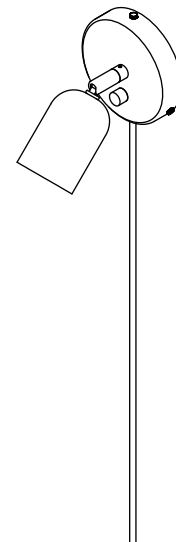

Front View

Side View 1

Side View 2