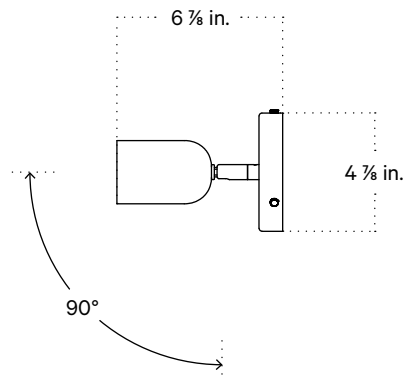

In Common With

Spot Surface Mount
Technical Specifications

Spot Surface Mount

Technical Specifications

Materials	Steel or brass
Product weight	1.25 lbs
Lead time	Painted metal: 2 weeks Brass: 4 weeks
Bulbs included (1)	GU10 / 120 V / 7.0 W / 500 lm / 2700 K
Dimmer	TRIAC
Max wattage	10 W
Certifications	UL listed, damp-rated

Updated December 8, 2023

Front View

Side View 1

Side View 2

Isometric View

Spot Surface Mount, with Switch

Technical Specifications

Materials	Steel or brass
Product weight	1.25 lbs
Lead time	Painted metal: 2 weeks Brass: 4 weeks
Bulbs included (1)	GU10 / 120 V / 7.0 W / 500 lm / 2700 K
Dimmer	Integrated dimmer switch
Max wattage	10 W
Certifications	UL listed, damp-rated

Front View

Side View 1

Side View 2

Isometric View

Spot Surface Mount, Plug-in

Technical Specifications

Materials	Steel or brass
Product weight	1.75 lbs
Lead time	Painted metal: 2 weeks Brass: 4 weeks
Bulbs included (1)	GU10 / 120 V / 7.0 W / 500 lm / 2700 K
Dimmer	Integrated dimmer switch
Cord length	10 feet
Max wattage	10 W
Certifications	UL listed