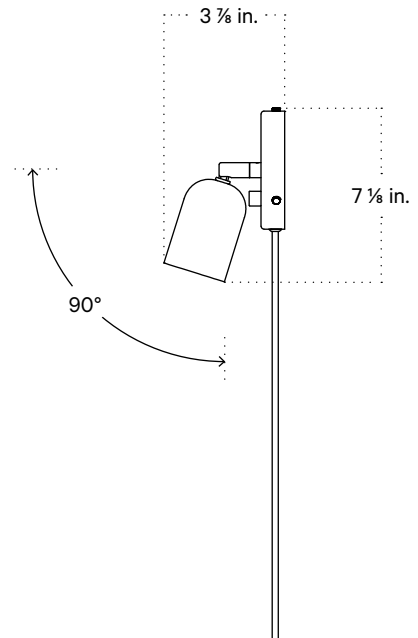

Isometric View

Side View 1