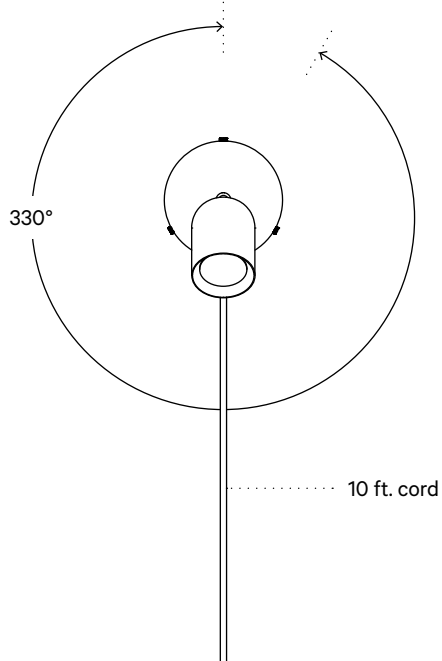

Front View

Side View 1

Side View 2