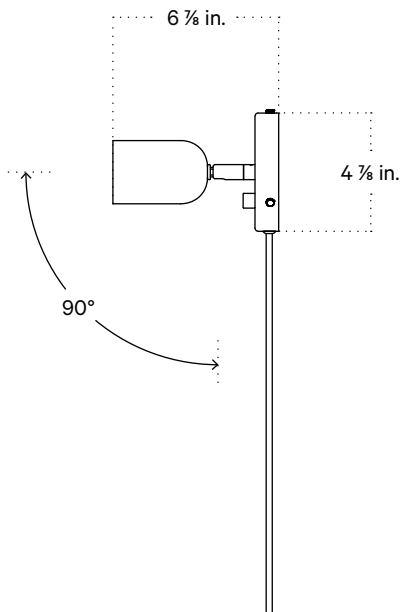

Front View

Side View 1

Side View 2