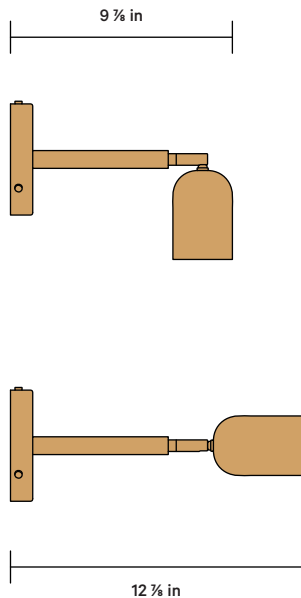

In Common With

FRONT VIEW

SIDE VIEW

Super-simple and designed to move, the shade rotates 330° around for hyper-directional light.

DETAILS

Materials	Steel, Brass
Bulbs Included (× 2)	GU-10 / 110 V / 7.0 W / 500 lm / 2700 K Dimmable
Lead Time	2 Weeks
Max Wattage	10 W
Certifications	 