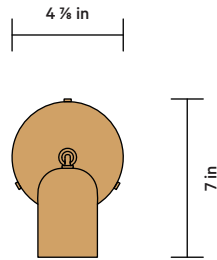

In Common With

FRONT VIEW

SIDE VIEW

Super-simple and designed to move, the shade rotates 330° around for hyper-directional light.

DETAILS

Materials	Steel, Brass
Bulbs Included (× 2)	GU-10 / 110 V / 7.0 W / 500 lm / 2700 K Dimmable
Lead Time	2 Weeks
Max Wattage	10 W
Certifications	 