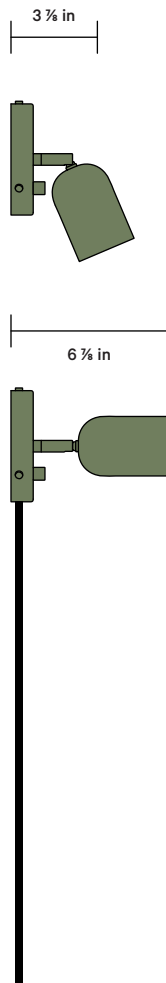

In Common With

FRONT VIEW

SIDE VIEW

Super-simple and designed to move, the shade rotates 330° around for hyper-directional light.

DETAILS

Materials	Steel, Brass
Bulbs Included (x 2)	GU-10 / 110 V / 7.0 W / 500 lm / 2700 K Dimmable
Lead Time	2 Weeks
Max Wattage	10 W
Certifications	

FINISH OPTIONS

- Black
- Bone
- Oxide Red
- Reed Green
- Peach
- Brass
- Patina Brass

NOTES

1. Can be installed on a wall or ceiling.
2. Comes with 10 feet of black nylon cord. Email us if you'd like to customize the cord.
3. A rotary dimmer switch is built into the base of the light fixture.