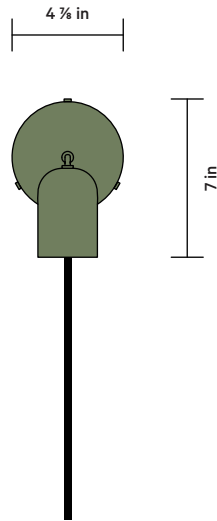

In Common With

FRONT VIEW

SIDE VIEW

Super-simple and designed to move, the shade rotates 330° around for hyper-directional light.

DETAILS

Materials	Steel, Brass
Bulbs Included (x 2)	GU-10 / 110 V / 7.0 W / 500 lm / 2700 K Dimmable
Lead Time	2 Weeks
Max Wattage	10 W
Certifications	

FINISH OPTIONS

- Black
- Bone
- Oxide Red
- Reed Green
- Peach
- Brass
- Patina Brass

NOTES

1. Can be installed on a wall or ceiling.
2. Comes with 10 feet of black nylon cord. Email us if you'd like to customize the cord.
3. A rotary dimmer switch is built into the base of the light fixture.