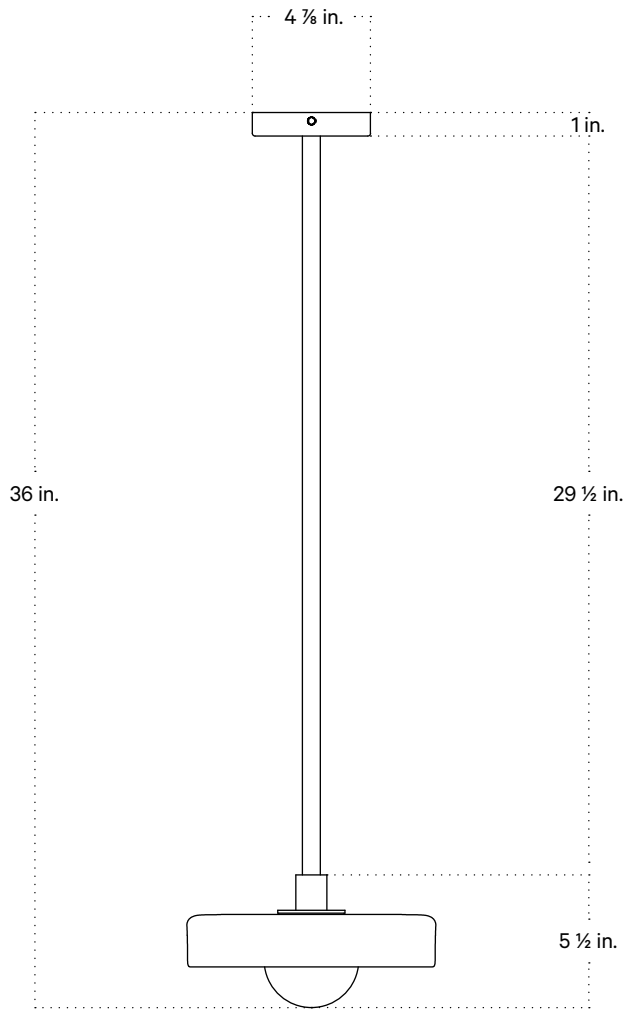

In Common With

Disc Pendant
Technical Specifications

Disc Pendant, Small

Technical Specifications

Materials	Glass, brass
Product weight	3.75 lbs
Lead time	12 weeks
Bulbs included (1)	GU24 / 110 V / 5.0 W / 550 lm / 2700 K / dimmable
Dimmer	TRIAC
Suspension type	Fixed brass rod 3 foot OAL included (see notes)
Max wattage	10 W
Certifications	UL listed, damp-rated

Notes

1. This fixture has a fixed brass rod that is not adjustable. Please specify the overall length (OAL) when placing your order. OAL is measured from the ceiling to the bottom of a fixture and includes the shades and diffuser.
2. 3-foot OAL is included in the price of this fixture. Additional length is priced per inch.
3. The minimum OAL for this fixture is 13 inches, and the maximum with no seam is 78 inches. With an additional stem the maximum OAL is 150 inches with the seam at 76.5 inches.
4. This pendant can be customized for installation on a sloped ceiling. Please get in touch with us for more information.
5. This fixture has handmade elements and may exhibit variability within the same piece. These variations are inherent in the production process and are not to be considered as defects. We do our best to maintain a consistent product while honoring handmade craftsmanship.
6. Dimensions may vary within one inch.

Updated October 19, 2023

Front View

Bottom View

Isometric View

Disc Pendant, Medium

Technical Specifications

Materials	Glass, brass
Product weight	8.5 lbs
Lead time	12 weeks
Bulbs included (1)	GU24 / 110 V / 5.0 W / 550 lm / 2700 K / dimmable
Dimmer	TRIAC
Suspension type	Fixed brass rod 3 foot OAL included (see notes)
Max wattage	10 W
Certifications	UL listed, damp-rated