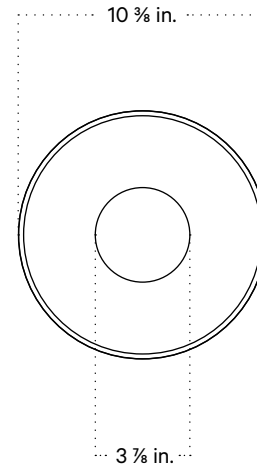

In Common With

Disc Pendant
Technical Specifications

Disc Pendant, Small

Technical Specifications

Materials	Glass, brass
Product weight	3.75 lbs
Lead time	12 weeks
Bulbs included (1)	GU24 / 110 V / 5.0 W / 550 lm / 2700 K / dimmable
Dimmer	TRIAC
Suspension type	Fixed brass rod 3 foot OAL included (see notes)
Max wattage	10 W
Certifications	UL listed, damp-rated

Notes

1. This fixture has a fixed brass rod that is not adjustable. Please specify the overall length (OAL) when placing your order. OAL is measured from the ceiling to the bottom of a fixture and includes the shades and diffuser.
2. 3-foot OAL is included in the price of this fixture. Additional length is priced per inch.
3. The minimum OAL for this fixture is 13 inches, and the maximum with no seam is 78 inches. With an additional stem the maximum OAL is 150 inches with the seam at 76.5 inches.
4. This pendant can be customized for installation on a sloped ceiling. Please get in touch with us for more information.
5. This fixture has handmade elements and may exhibit variability within the same piece. These variations are inherent in the production process and are not to be considered as defects. We do our best to maintain a consistent product while honoring handmade craftsmanship.
6. Dimensions may vary within one inch.

Updated October 19, 2023

Front View

Bottom View

Isometric View

Disc Pendant, Medium

Technical Specifications

Materials	Glass, brass
Product weight	8.5 lbs
Lead time	12 weeks
Bulbs included (1)	GU24 / 110 V / 5.0 W / 550 lm / 2700 K / dimmable
Dimmer	TRIAC
Suspension type	Fixed brass rod 3 foot OAL included (see notes)
Max wattage	10 W
Certifications	UL listed, damp-rated