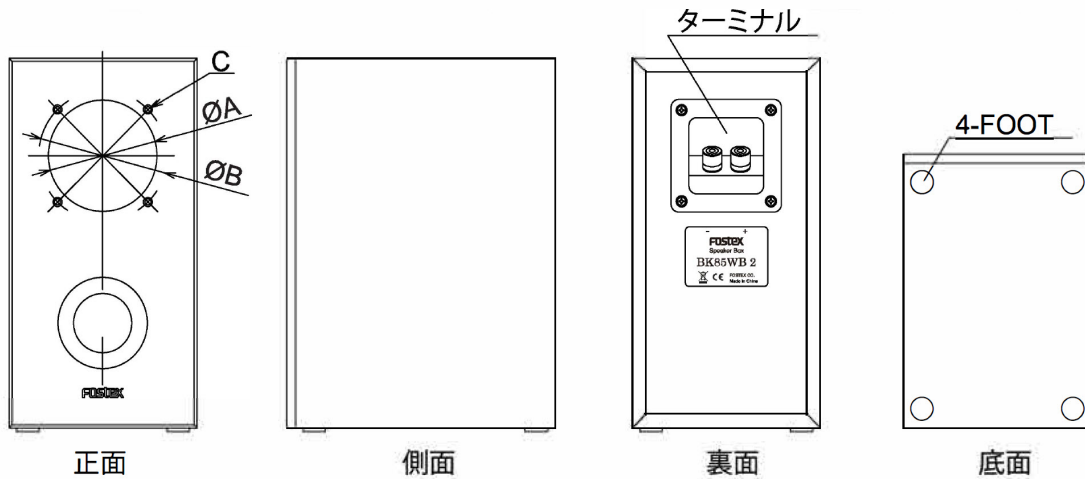

You can enjoy high-quality sound by simply connecting the internal wiring cord to the speaker unit terminal and attaching the speaker unit with the attached screws.

	BK85WB2	BK105WB2	BK125WB2	BK165WB2	BK225WB2
Baffle hole size (ØA)	Ø73	Ø93	Ø104	Ø151	Ø185
Mount hole pitch (ØB)	Ø86	Ø115	Ø126	Ø174	Ø220
Screw diameter (C)	M4	M4	M4	M4	M4

仕様／周波数特性

specification

BK125WB2

Main Specifications

format	Bass reflex type
External dimensions	168 (W) x 324 (H) x 249 (D) mm
mass	About 3.0kg
material	MDF t15 / 12 (baffle / top and bottom sides, back plate)
Finish	Decorative sheet pasted: Matte black (baffle board) / wood grain (top and bottom side, back side)
Internal capacity	9.0L
fb	57Hz
Compatible unit	FF125WK (recommended), FE126NV
accessories	Cap bolt x 4, washer x 4, L wrench x 1