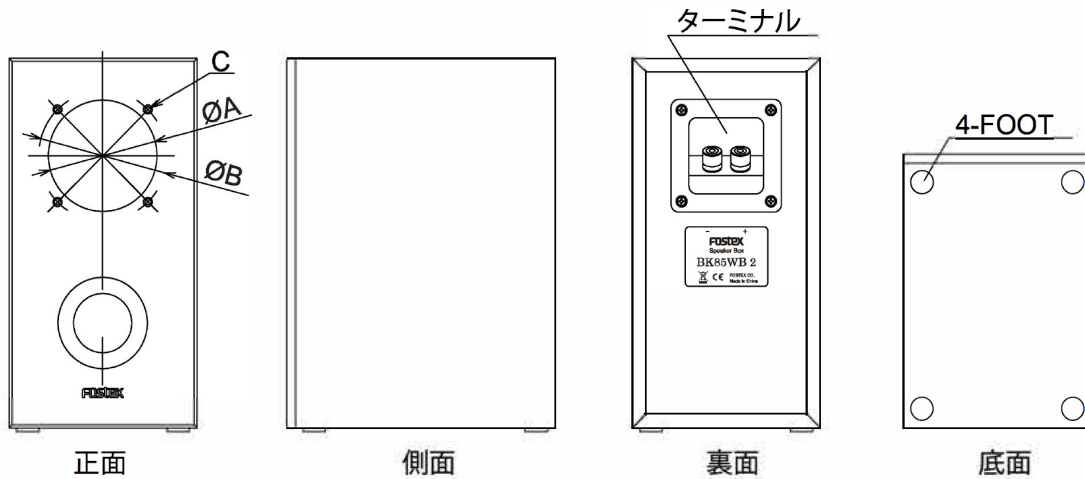

You can enjoy high-quality sound by simply connecting the internal wiring cord to the speaker unit terminal and attaching the speaker unit with the attached screws.

	BK85WB2	BK105WB2	BK125WB2	BK165WB2	BK225WB2
Baffle hole size (ØA)	Ø73	Ø93	Ø104	Ø151	Ø185
Mount hole pitch (ØB)	Ø86	Ø115	Ø126	Ø174	Ø220
Screw diameter (C)	M4	M4	M4	M4	M4

### Main Specifications

format	Bass reflex type
External dimensions	248 (W) x 488 (H) x 323 (D) mm
mass	Approximately 7.3 kg
material	MDF t18 / 15 (baffle / top and bottom sides, back plate)
Finish	Decorative sheet pasted: Matte black (baffle board) / wood grain (top and bottom side, back side)
Internal capacity	28.0L
fb	42Hz
Compatible unit	FF225WK (recommended), FE206NV
accessories	Cap bolt x 4, washer x 4, L wrench x 1