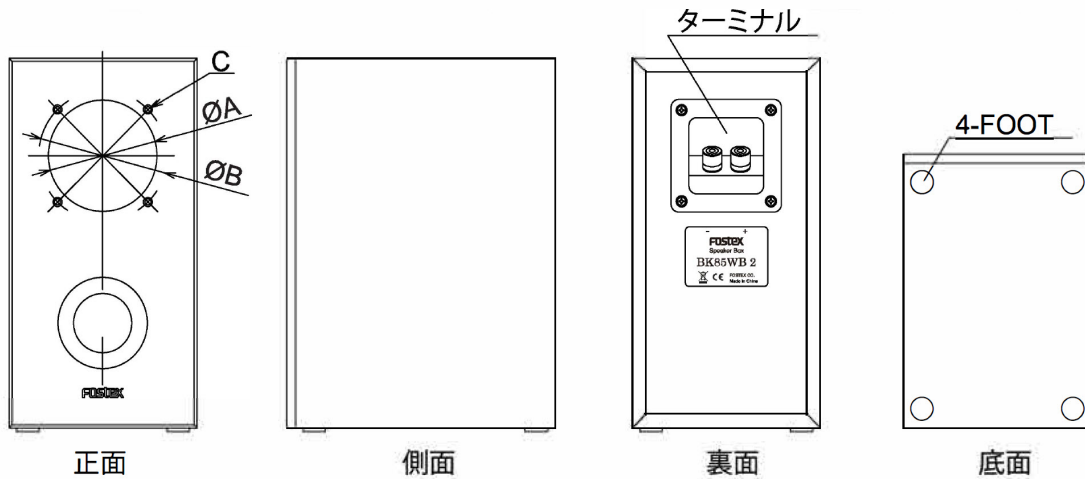

Speaker Box

BK85WB2

BK125WB2

BK165WB2

BK225WB2

BK105WB2

Bass reflex type speaker box that allows you to easily enjoy the charm of full-range speakers.

The BK-WB2 series is a bass reflex type speaker box that allows you to easily enjoy the charm of full-range speakers.

You can enjoy high-quality sound by simply connecting the internal wiring cord to the speaker unit terminal and attaching the speaker unit with the attached screws.

	BK85WB2	BK105WB2	BK125WB2	BK165WB2	BK225WB2
Baffle hole size (ØA)	Ø73	Ø93	Ø104	Ø151	Ø185
Mount hole pitch (ØB)	Ø86	Ø115	Ø126	Ø174	Ø220
Screw diameter (C)	M4	M4	M4	M4	M4

仕様／周波数特性

specification

BK105WB2

Main Specifications

format	Bass reflex type
External dimensions	152 (W) x 290 (H) x 225 (D) mm
mass	About 2.4kg
material	MDF t15 / 12 (baffle / top and bottom sides, back plate)
Finish	Decorative sheet pasted: Matte black (baffle version) / wood grain (top and bottom side, back side)
Internal capacity	6.0L
fb	72Hz
Compatible unit	FF105WK (recommended), FE103NV
accessories	Cap bolt x 4, washer x 4, L wrench x 1