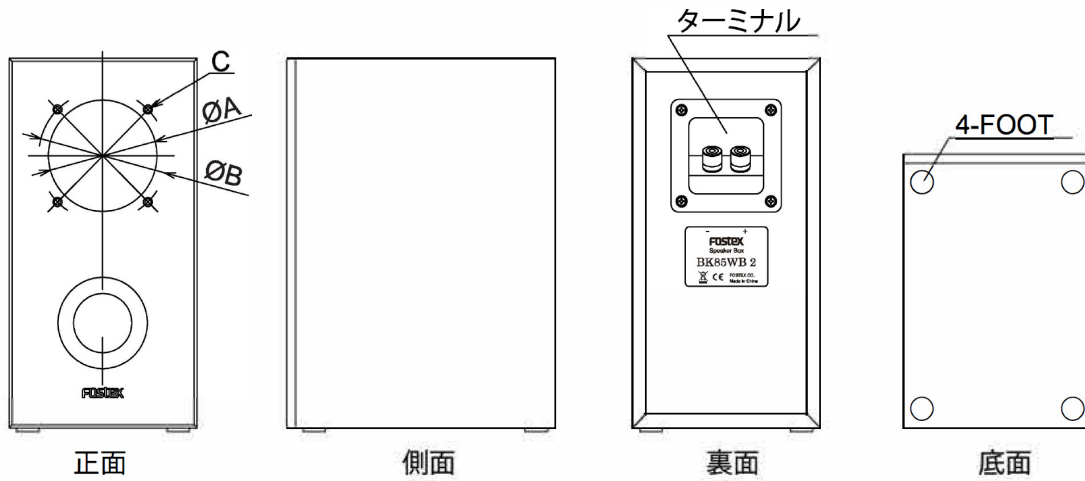

You can enjoy high-quality sound by simply connecting the internal wiring cord to the speaker unit terminal and attaching the speaker unit with the attached screws.

	BK85WB2	BK105WB2	BK125WB2	BK165WB2	BK225WB2
Baffle hole size (ØA)	Ø73	Ø93	Ø104	Ø151	Ø185
Mount hole pitch (ØB)	Ø86	Ø115	Ø126	Ø174	Ø220
Screw diameter (C)	M4	M4	M4	M4	M4

### Main Specifications

format	Bass reflex type
External dimensions	220 (W) x 426 (H) x 287 (D) mm
mass	About 5.7kg
material	MDF t18 / 15 (baffle / top and bottom sides, back plate)
Finish	Decorative sheet pasted: Matte black (baffle board) / wood grain (top and bottom side, back side)
Internal capacity	18.0L
fb	54Hz
Compatible unit	FF165WK (recommended), FE166NV
accessories	Cap bolt x 4, washer x 4, L wrench x 1