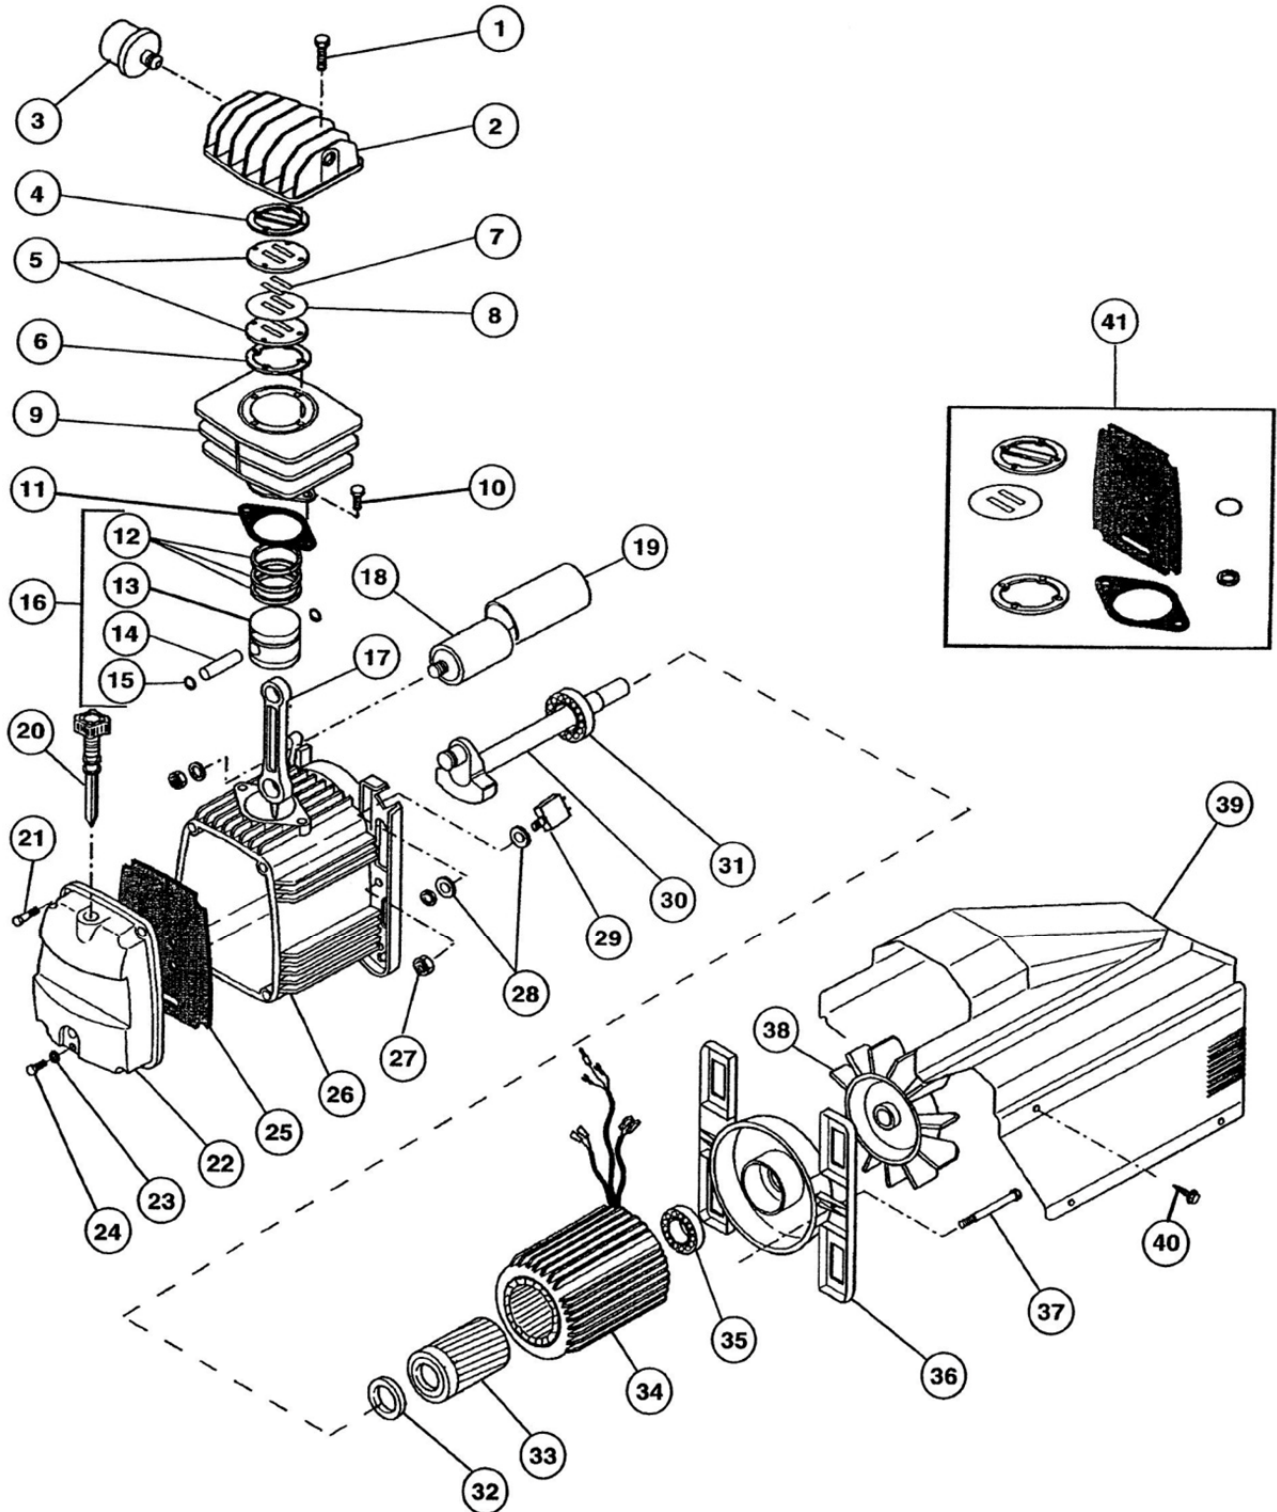

ROLAIR
SCHEMATIC FOR
PMP11MK246FC

PARTS LIST FOR PMP11MK246FC

Schematic #	Description	Part #	Qty.
1	Bolt	FC014002021	4
2	Head	FC116022002	1
3	Intake Filter Assy. (Mdl's FC2002, FC2002HBP6) (Mdl's D2002HPV5, D2002HSSV5)	FC317007000 317013000F	1 1
4	Gasket	FC116022007	1
5	Valve Plate	FC116022013	2
6	Gasket	FC116022014	1
7	Valve	FC116022038	2
8	Gasket	FC116022012	1
9	Cylinder	FC116093009	1
10	Bolt	FC014011064	2
11	Gasket	FC116091016	1
12	Ring Set	FC216022002	1
13	Piston	FC116022004	1
14	Piston Pin	FC116022040	1
15	Snap Ring	FC015001000	2
16	Piston Assembly	FC416022004	1
17	Connecting Rod	FC116091021	1
18	Capacitor	FC009200075	1
19	Capacitor Cover	FC116034013	1
20	Dipstick	FC312043000	1
21	Screw	FC014013021	4
22	Crankcase Cover	FC116091002	1
23	O-Ring	FC010072000	1
24	Drain Plug	FC014013024	1
25	Diaphragm	FC116091011	1
26	Motor Housing	FC116091001	1
27	Nut	FC014003002	2
28	Washer	FC014005009	2
29	Manual Reset Button	FC008331000	1
30	Crankshaft	FC116022011	1
31	Bearing	FC033027000	1
32	Seal	FC010029000	1
33	Rotor	FC116092003	1
34	Stator	FC416QC4652	1
35	Bearing	FC033005000	1
36	End Bell	FC116011002	1
37	Bolt	FC116011038	2
38	Fan	FC116001003	1
39	Shroud	FC116QC0001	1
40	Screw	FC014006121	2
41	Gasket Set	FC216093003	1