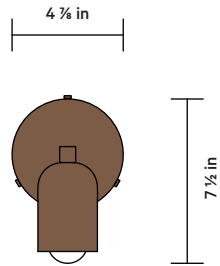

In Common With

FRONT VIEW

SIDE VIEW

Emitting a soft light downward, this wall-mounted fixture is elegant and unobtrusive.

DETAILS

Materials	Steel, Brass
Bulbs Included	E-12 / 110 V / 3.0 W / 190 lm / 2700 K Dimmable
Lead Time	2 Weeks
Max Wattage	10 W
Certifications	 