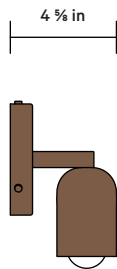

In Common With

FRONT VIEW

SIDE VIEW

Emitting a soft light downward, this wall-mounted fixture is elegant and unobtrusive.

DETAILS

Materials	Steel, Brass
Bulbs Included	E-12 / 110 V / 3.0 W / 190 lm / 2700 K Dimmable
Lead Time	2 Weeks
Max Wattage	10 W
Certifications	 