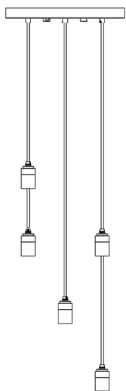

FIVE PENDANT

tala®

SKU: CP-WHT-FIV-BP-01-US

FINISH: BRASS

PHYSICAL

Pendant dimension:	L1 5/8in x W1 5/8in x H3 1/8in
Ceiling rose dimension:	L13 6/8in x W13 6/8in x H11 6/8in
Cable length:	10'
Materials:	Powdercoated Steel/Anodised Aluminium
Finish:	White/brass
Weight:	8.27 lbs
IP rating:	IP20 - Dry location
Base:	E26

ELECTRICAL

Power:	5 x Max 8 W
Voltage:	110-120 Vac
Frequency:	50/60 Hz

DIMMING

Dimmable 0-100%
Recommended dimmer Lutron Diva DVELV-300P

Tala Energy Ltd. 25b Vyner Street,
London, E2 9DG, United Kingdom

WARRANTY

FIVE PENDANT

tala®

SKU: CP-BLK-FIV-GP-01-US

FINISH: GRAPHITE

PHYSICAL

Pendant dimension:	L1 5/8in x W1 5/8in x H3 1/8in
Ceiling rose dimension:	L13 6/8in x W13 6/8in x H11 6/8in
Cable length:	10'
Materials:	Powdercoated Steel/Anodised Aluminium
Finish:	Black/graphite
Weight:	8.27 lbs
IP rating:	IP20 - Dry location
Base:	E26