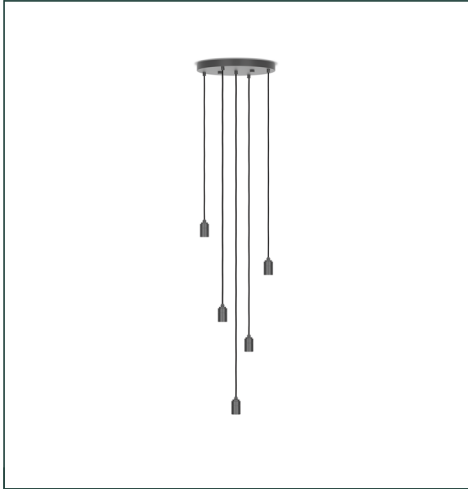

FIVE PENDANT

tala®

SKU: CP-WHT-FIV-BP-01-US

FINISH: BRASS

PHYSICAL

Pendant dimension:	L1 5/8in x W1 5/8in x H3 1/8in
Ceiling rose dimension:	L13 6/8in x W13 6/8in x H11 6/8in
Cable length:	10'
Materials:	Powdercoated Steel/Anodised Aluminium
Finish:	White/brass
Weight:	8.27 lbs
IP rating:	IP20 - Dry location
Base:	E26

FIVE PENDANT

tala®

SKU: CP-BLK-FIV-GP-01-US

FINISH: GRAPHITE

PHYSICAL

Pendant dimension:	L1 5/8in x W1 5/8in x H3 1/8in
Ceiling rose dimension:	L13 6/8in x W13 6/8in x H11 6/8in
Cable length:	10'
Materials:	Powdercoated Steel/Anodised Aluminium
Finish:	Black/graphite
Weight:	8.27 lbs
IP rating:	IP20 - Dry location
Base:	E26