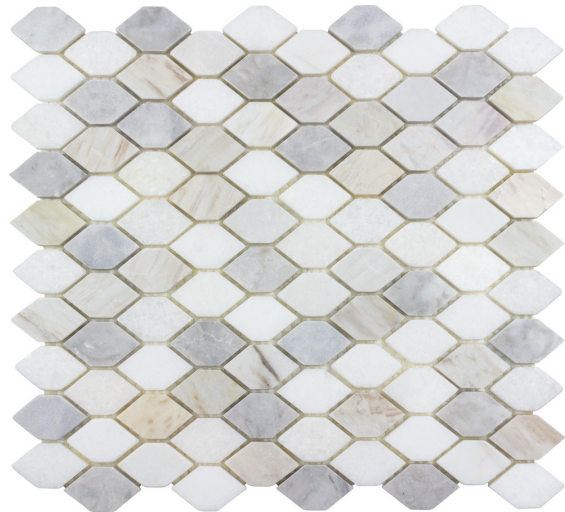

Cool Blend

Warm Blend

# Spectrum

## Mosaic

Create spa-like spaces with this natural stone tile collection. The comprehensive collection of decorative mosaics create intriguing designs with sophisticated patterns and gentle coloring.

Sizes (Nominal)	Thickness	UOM	Carton SF	Carton PC
-----------------	-----------	-----	-----------	-----------

Body Type	Natural Stone	Wall - Wet	Yes
Wear Rating	III	Wall -Dry	Yes
Shade Variation	V2	Floor - Residential	Heavy
Recycled Content	Yes	Floor - Commercial	No
Finish	Gloss	Freeze/Thaw	No