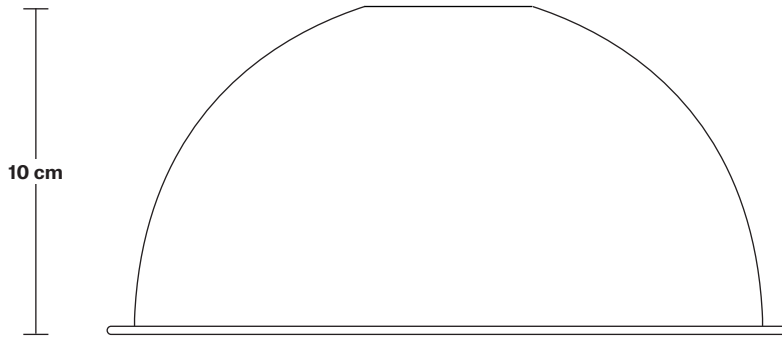

HOLDER DIAMETER: 9.5 cm / 3.7"

HOLDER HEIGHT: 6 cm / 2.4"

ROSE DIAMETER: 7.8 cm / 3.1"

ROSE HEIGHT: 2 cm / 1.8"

Chelsea Cord Set ES E27 Bulb Holder

SPECIFICATIONS

We meet all UK and EU lighting and safety regulations.

Wall mount screws not included.

DIMENSIONS

H: 110.3 cm x W: 9.3 cm x D: 9.5 cm

HOLDER DIAMETER: 9.5 cm / 3.7"

HOLDER HEIGHT: 9.3 cm / 3.6"

ROSE DIAMETER: 7.8 cm / 3.1"

ROSE HEIGHT: 2 cm / 1.8"

20 cm

4 cm

10 cm

Dome - 8 Inch

SPECIFICATIONS

We meet all UK and EU lighting and safety regulations.

Our products are hand finished to ensure an authentic vintage look and therefore they may vary slightly from those shown in the images.