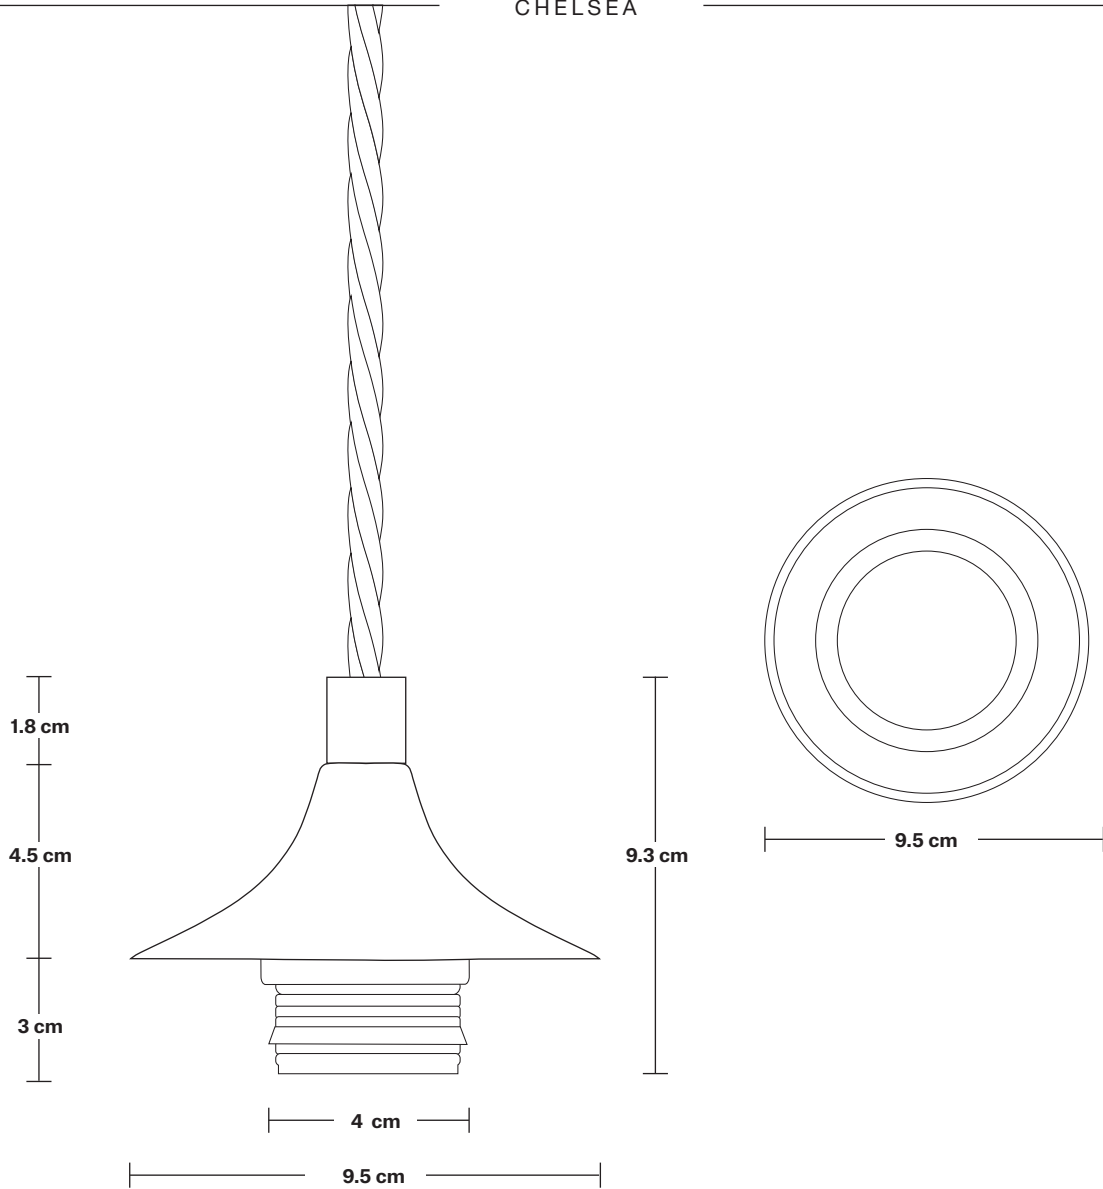

FLEX: 1m Black Twisted Fabric Flex.

Ready to be installed, installation required.

Wall mount screws not included.

DIMENSIONS

H: 117.5 cm x W: 20 cm x D: 10 cm

SHADE DIAMETER: 20 cm / 7.9"

SHADE HEIGHT: 10 cm / 3.9"

HOLDER DIAMETER: 9.5 cm / 3.7"

HOLDER HEIGHT: 6 cm / 2.4"

ROSE DIAMETER: 7.8 cm / 3.1"

ROSE HEIGHT: 2 cm / 1.8"

Chelsea Cord Set ES E27 Bulb Holder

SPECIFICATIONS

We meet all UK and EU lighting and safety regulations.

Wall mount screws not included.

DIMENSIONS

H: 110.3 cm x W: 9.3 cm x D: 9.5 cm

HOLDER DIAMETER: 9.5 cm / 3.7"

HOLDER HEIGHT: 9.3 cm / 3.6"

ROSE DIAMETER: 7.8 cm / 3.1"

ROSE HEIGHT: 2 cm / 1.8"

20 cm

Bulb Required: Standard screw (E27) fitting, max 40W.

WEIGHT: 0.4 kg

INFORMATION

PRODUCT CODE: D8-SO

FINISHES: Brass, Pewter, Copper, Copper & Pewter, Brass & Pewter, Black.

DIMENSIONS

H: 10 cm x W: 20 cm x D: 20 cm