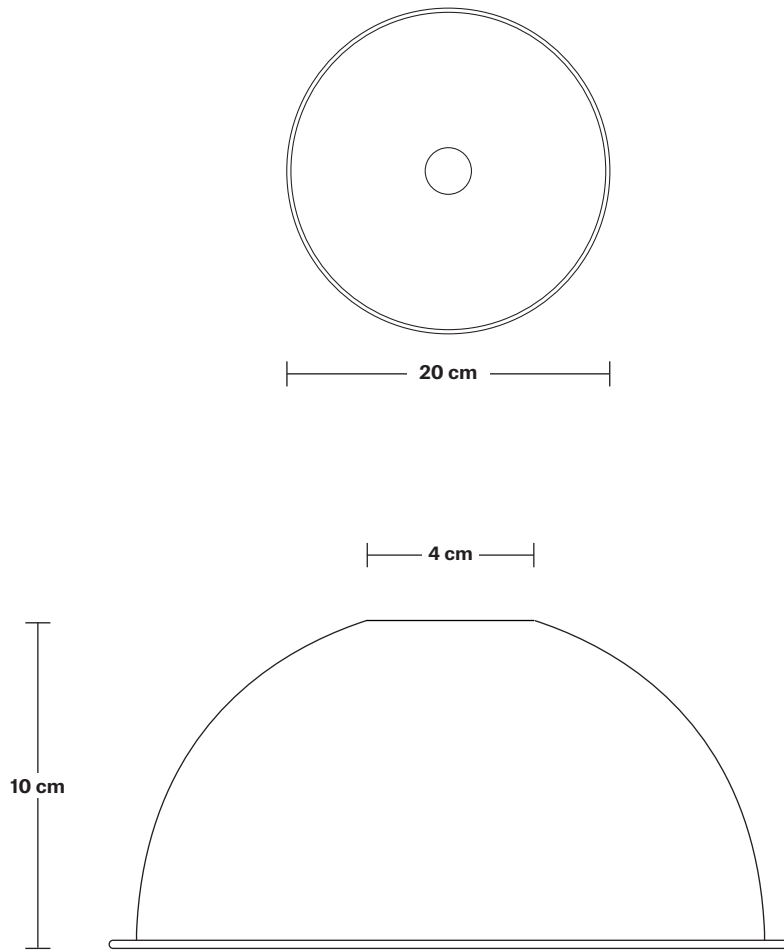

Shade Diameter: 20 cm / 8"

Shade Height: 10 cm / 4"

Holder Diameter: 9.5 cm / 3.7"

Holder Height: 6.3 cm / 2.5"

Ceiling Rose Diameter: 7.8 cm / 3.1"

Ceiling Rose Height: 2 cm / 1.8"

INDUSTVILLE

Chelsea Cord Set ES E27 Bulb Holder

Flex: 1m Black Twisted Fabric Flex.

Ceiling Rose: Pewter.

DIMENSIONS

H: 110.3 cm x **W:** 9.3 cm x **D:** 9.5 cm

Holder Diameter: 9.5 cm / 3.7"

Holder Height: 9.3 cm / 3.6"

Holder Width: 9.5 cm / 3.7"

Ceiling Rose Diameter: 7.8 cm / 3.1"

Ceiling Rose Height: 2 cm / 1.8"

Dome - 8 Inch

SPECIFICATIONS

We meet all UK and EU lighting and safety regulations.

Our products are hand finished to ensure an authentic vintage look and therefore they may vary slightly from those shown in the images.

Weight: 0.4 kg

INFORMATION

Product Code: D8-SO

Finishes: Brass, Pewter, Copper, Copper & Pewter, Brass & Pewter.

DIMENSIONS

H: 10 cm x **W:** 20 cm x **D:** 20 cm

Shade Diameter: 20 cm / 8"

Shade Height: 10 cm / 4"