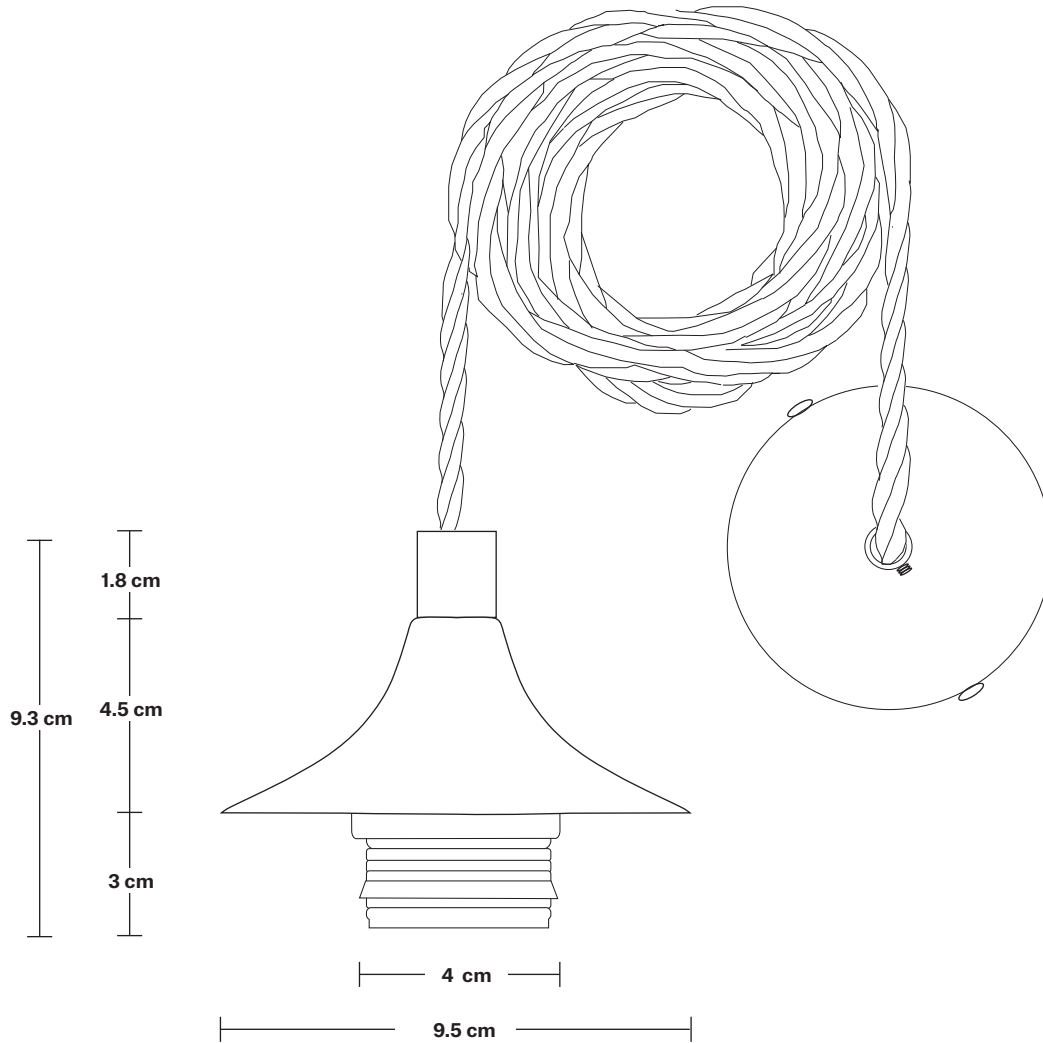

Shade Diameter: 20 cm / 8"

Shade Height: 10 cm / 4"

Holder Diameter: 9.5 cm / 3.7"

Holder Height: 6.3 cm / 2.5"

Ceiling Rose Diameter: 7.8 cm / 3.1"

Ceiling Rose Height: 2 cm / 1.8"

INDUSTVILLE

Chelsea Cord Set ES E27 Bulb Holder

Flex: 1m Black Twisted Fabric Flex.

Ceiling Rose: Pewter.

DIMENSIONS

H: 110.3 cm x **W:** 9.3 cm x **D:** 9.5 cm

Holder Diameter: 9.5 cm / 3.7"

Holder Height: 9.3 cm / 3.6"

Holder Width: 9.5 cm / 3.7"

Ceiling Rose Diameter: 7.8 cm / 3.1"

Ceiling Rose Height: 2 cm / 1.8"

Dome - 8 Inch

SPECIFICATIONS

We meet all UK and EU lighting and safety regulations.

Our products are hand finished to ensure an authentic vintage look and therefore they may vary slightly from those shown in the images.

Weight: 0.4 kg

INFORMATION

Product Code: D8-SO

Finishes: Brass, Pewter, Copper, Copper & Pewter, Brass & Pewter.

DIMENSIONS

H: 10 cm x **W:** 20 cm x **D:** 20 cm

Shade Diameter: 20 cm / 8"

Shade Height: 10 cm / 4"