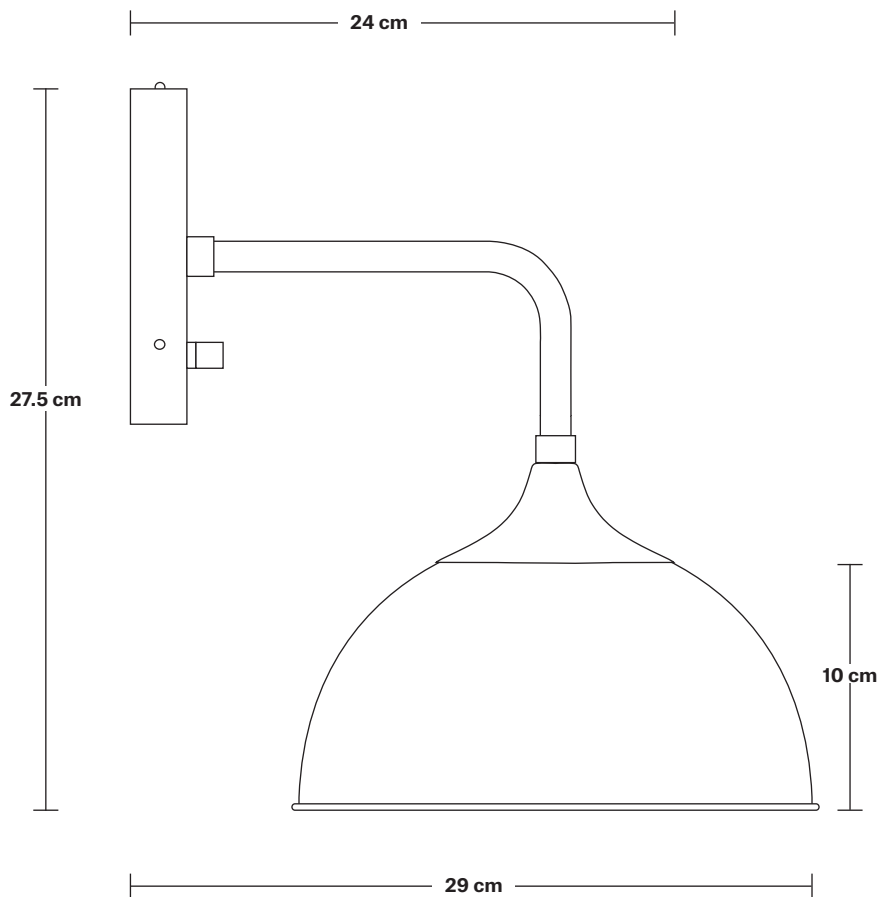

# Chelsea Dome Wall Light - 8 Inch

Product Code: CH-DWL8

H: 27 cm x W: 20 cm x D: 29 cm

## DIMENSIONS

Shade Diameter: 20 cm / 8"

Shade Height (no holder): 10 cm / 4"

Holder Diameter: 9.5 cm / 3.7"

Holder Height: 5.5 cm / 2.1"

Ceiling Rose Diameter: 11 cm / 4.3"

Ceiling Rose Height: 2.5 cm / 0.98"

# Chelsea Wall Holder

Product Code: CH-WL

H: 21.1 cm x W: 11.5 cm x D: 23.5 cm

# Dome - 8 Inch - Shade Only

Product Code: D8-SO

H: 10 cm x W: 20 cm x D: 20 cm