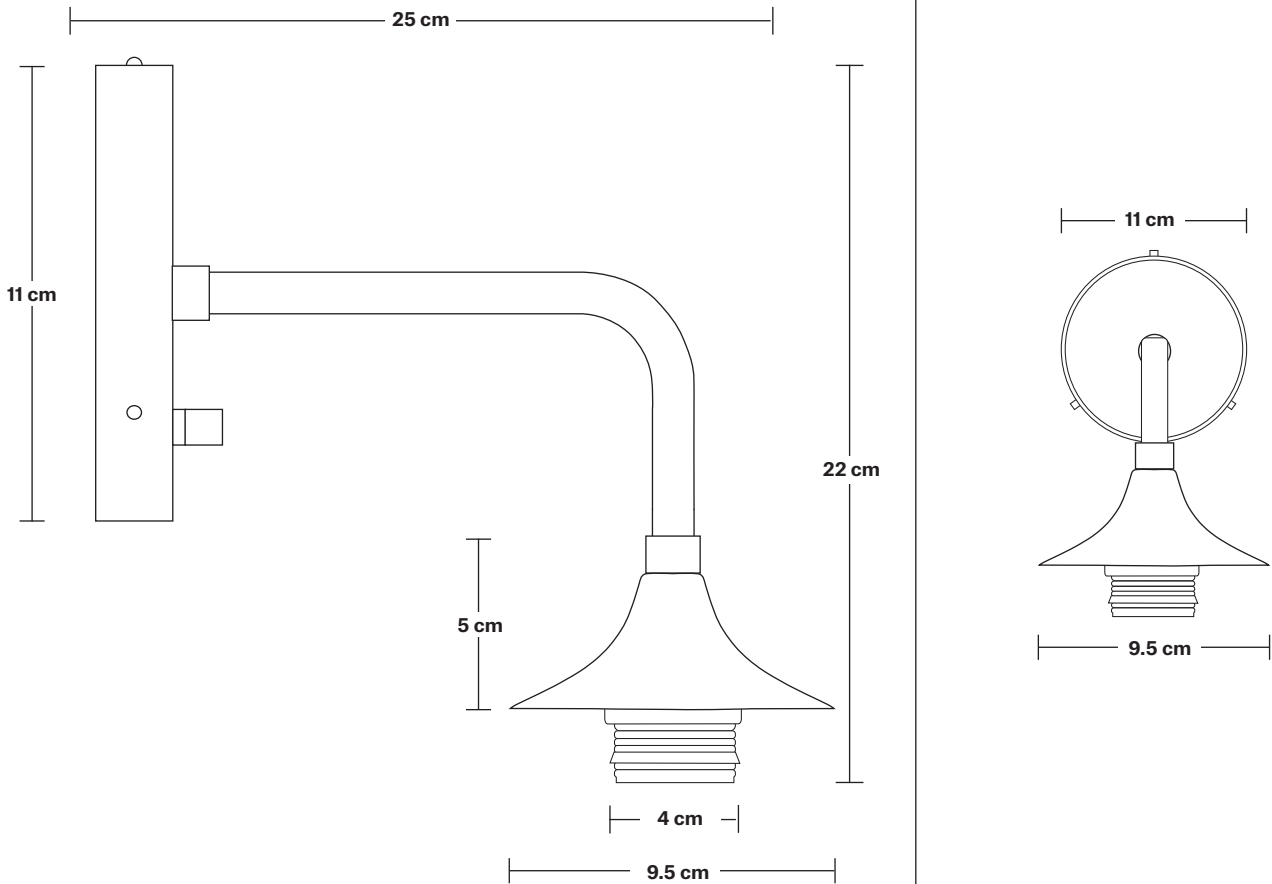

## DIMENSIONS

Shade Diameter: 20 cm / 8"

Shade Height (no holder): 10 cm / 4"

Holder Diameter: 9.5 cm / 3.7"

Holder Height: 5.5 cm / 2.1"

Ceiling Rose Diameter: 11 cm / 4.3"

Ceiling Rose Height: 2.5 cm / 0.98"

# Chelsea Wall Holder

Product Code: CH-WL

H: 21.1 cm x W: 11.5 cm x D: 23.5 cm

## DIMENSIONS

Holder Diameter: 9.5 cm / 3.7"

Holder Height: 5.5 cm / 2.1"

Ceiling Rose Diameter: 11 cm / 4.3"

Ceiling Rose Height: 2.5 cm / 0.98"

## DIMENSIONS

Shade Diameter: 20 cm / 8"

Shade Height: 10 cm / 4"