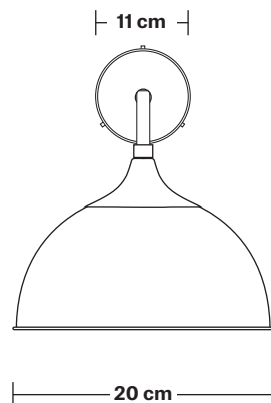

# Chelsea Dome Wall Light - 8 Inch

Product Code: CH-DWL8

H: 27 cm x W: 20 cm x D: 29 cm

## DIMENSIONS

Shade Diameter: 20 cm / 8"

Shade Height (no holder): 10 cm / 4"

Holder Diameter: 9.5 cm / 3.7"

Holder Height: 5.5 cm / 2.1"

Ceiling Rose Diameter: 11 cm / 4.3"

Ceiling Rose Height: 2.5 cm / 0.98"

## DIMENSIONS

Holder Diameter: 9.5 cm / 3.7"

Holder Height: 5.5 cm / 2.1"

Ceiling Rose Diameter: 11 cm / 4.3"

Ceiling Rose Height: 2.5 cm / 0.98"

## DIMENSIONS

Shade Diameter: 20 cm / 8"

Shade Height: 10 cm / 4"