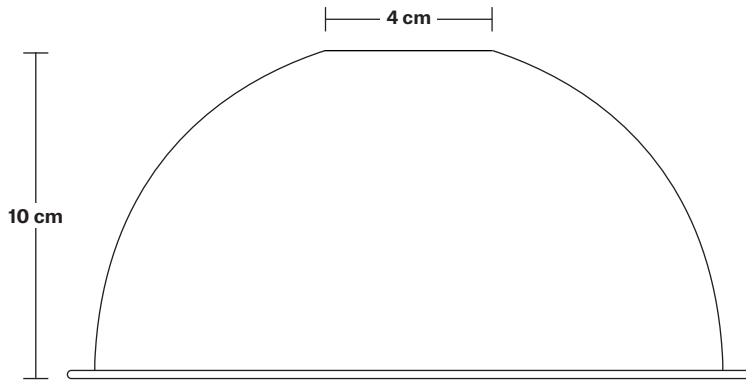

## DIMENSIONS

Shade Diameter: 20 cm / 8"

Shade Height (no holder): 10 cm / 4"

Holder Diameter: 9.5 cm / 3.7"

Holder Height: 5.5 cm / 2.1"

Ceiling Rose Diameter: 11 cm / 4.3"

Ceiling Rose Height: 2.5 cm / 0.98"

## DIMENSIONS

Holder Diameter: 9.5 cm / 3.7"

Holder Height: 5.5 cm / 2.1"

Ceiling Rose Diameter: 11 cm / 4.3"

Ceiling Rose Height: 2.5 cm / 0.98"

# Dome - 8 Inch - Shade Only

Product Code: D8-SO

H: 10 cm x W: 20 cm x D: 20 cm

## DIMENSIONS

Shade Diameter: 20 cm / 8"

Shade Height: 10 cm / 4"