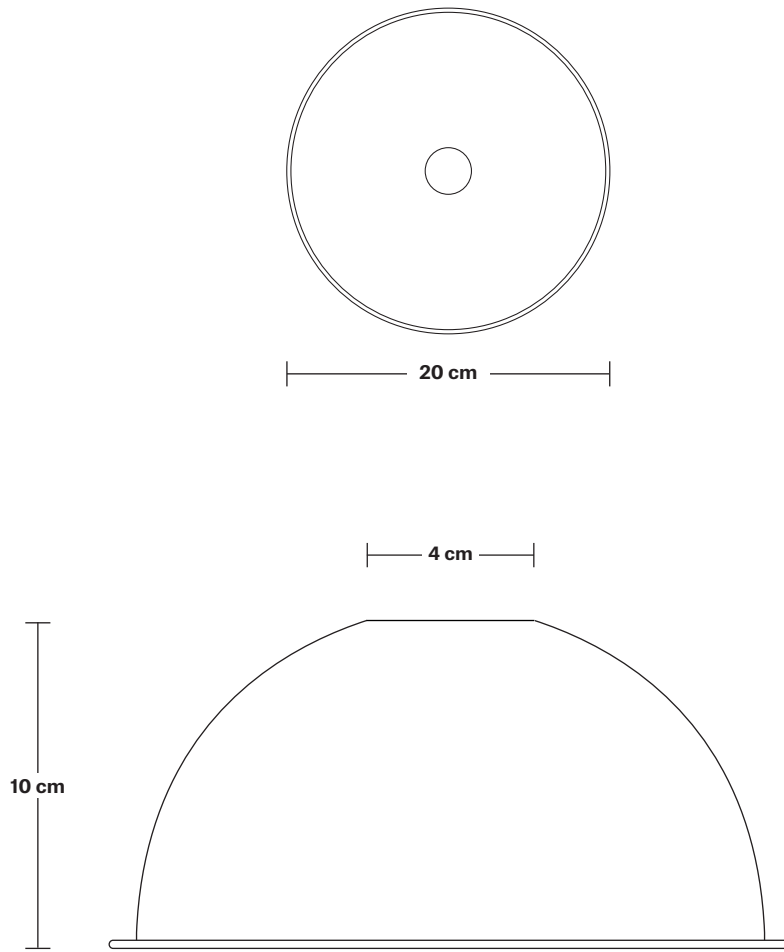

Shade Diameter: 20 cm / 8"

Shade Height: 10 cm / 4"

Holder Diameter: 9.5 cm / 3.7"

Holder Height: 5.5 cm / 2.1"

Holder Width: 11.5 cm / 4.3"

Chelsea Wall Holder

SPECIFICATIONS

We meet all UK and EU lighting and safety regulations.

INFORMATION

Product Code: CH-WL

Finishes: Brass, Pewter, Copper, Black.

Ready to be installed, installation required.

Wall mount screws not included.

DIMENSIONS

H: 21.1 cm x **W:** 11.5 cm x **D:** 23.5 cm

Holder Diameter: 9.5 cm / 3.7"

Holder Height: 5.5 cm / 2.1"

Holder Width: 11.5 cm / 4.3"

Dome - 8 Inch

SPECIFICATIONS

We meet all UK and EU lighting and safety regulations.

Our products are hand finished to ensure an authentic vintage look and therefore they may vary slightly from those shown in the images.

Weight: 0.4 kg

INFORMATION

Product Code: D8-SO

Finishes: Brass, Pewter, Copper, Copper & Pewter, Brass & Pewter.

DIMENSIONS

H: 10 cm x **W:** 20 cm x **D:** 20 cm

Shade Diameter: 20 cm / 8"

Shade Height: 10 cm / 4"