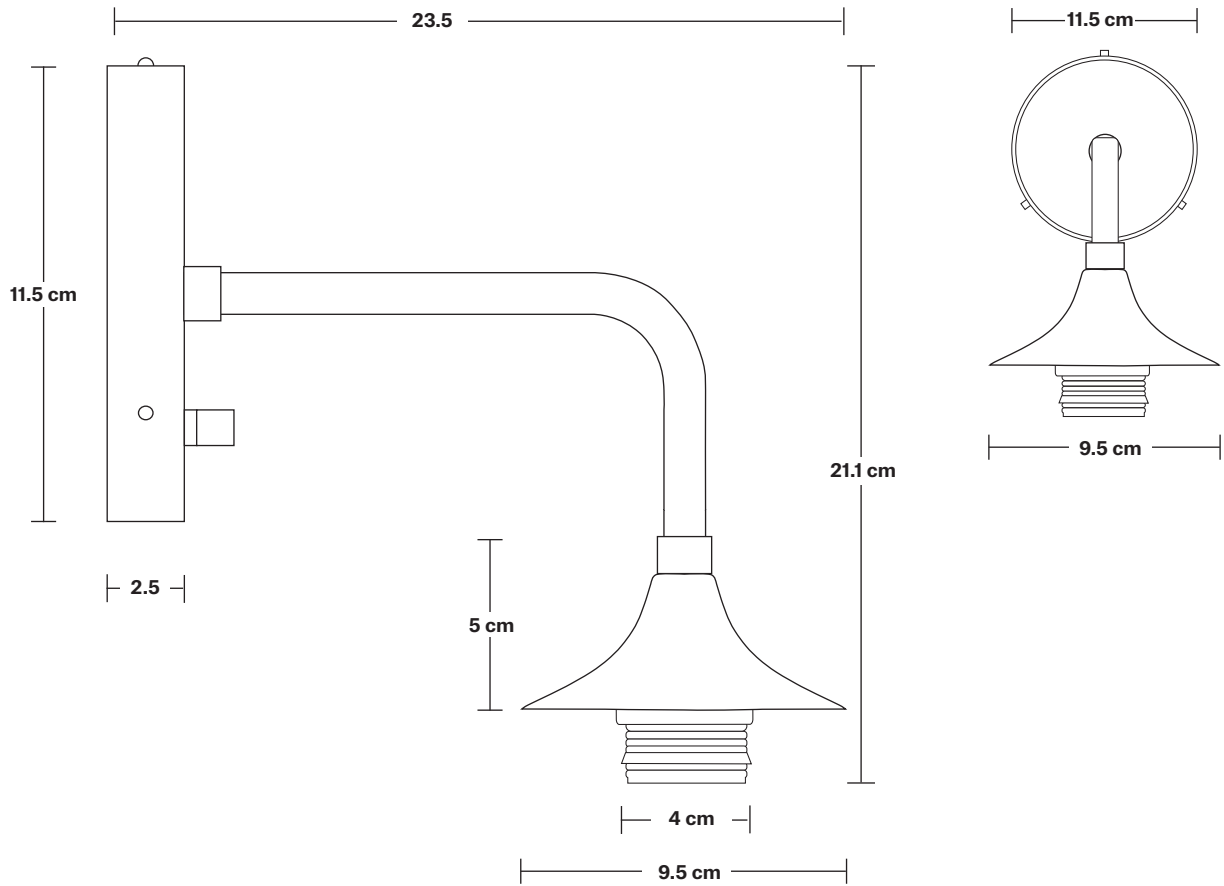

Shade Diameter: 20 cm / 8"

Shade Height: 10 cm / 4"

Holder Diameter: 9.5 cm / 3.7"

Holder Height: 5.5 cm / 2.1"

Holder Width: 11.5 cm / 4.3"

Chelsea Wall Holder

SPECIFICATIONS

We meet all UK and EU lighting and safety regulations.

INFORMATION

Product Code: CH-WL

Finishes: Brass, Pewter, Copper, Black.

Ready to be installed, installation required.

Wall mount screws not included.

DIMENSIONS

H: 21.1 cm x **W:** 11.5 cm x **D:** 23.5 cm

Holder Diameter: 9.5 cm / 3.7"

Holder Height: 5.5 cm / 2.1"

Holder Width: 11.5 cm / 4.3"

Dome - 8 Inch

SPECIFICATIONS

We meet all UK and EU lighting and safety regulations.

Our products are hand finished to ensure an authentic vintage look and therefore they may vary slightly from those shown in the images.

Weight: 0.4 kg

INFORMATION

Product Code: D8-SO

Finishes: Brass, Pewter, Copper, Copper & Pewter, Brass & Pewter.

DIMENSIONS

H: 10 cm x **W:** 20 cm x **D:** 20 cm

Shade Diameter: 20 cm / 8"

Shade Height: 10 cm / 4"