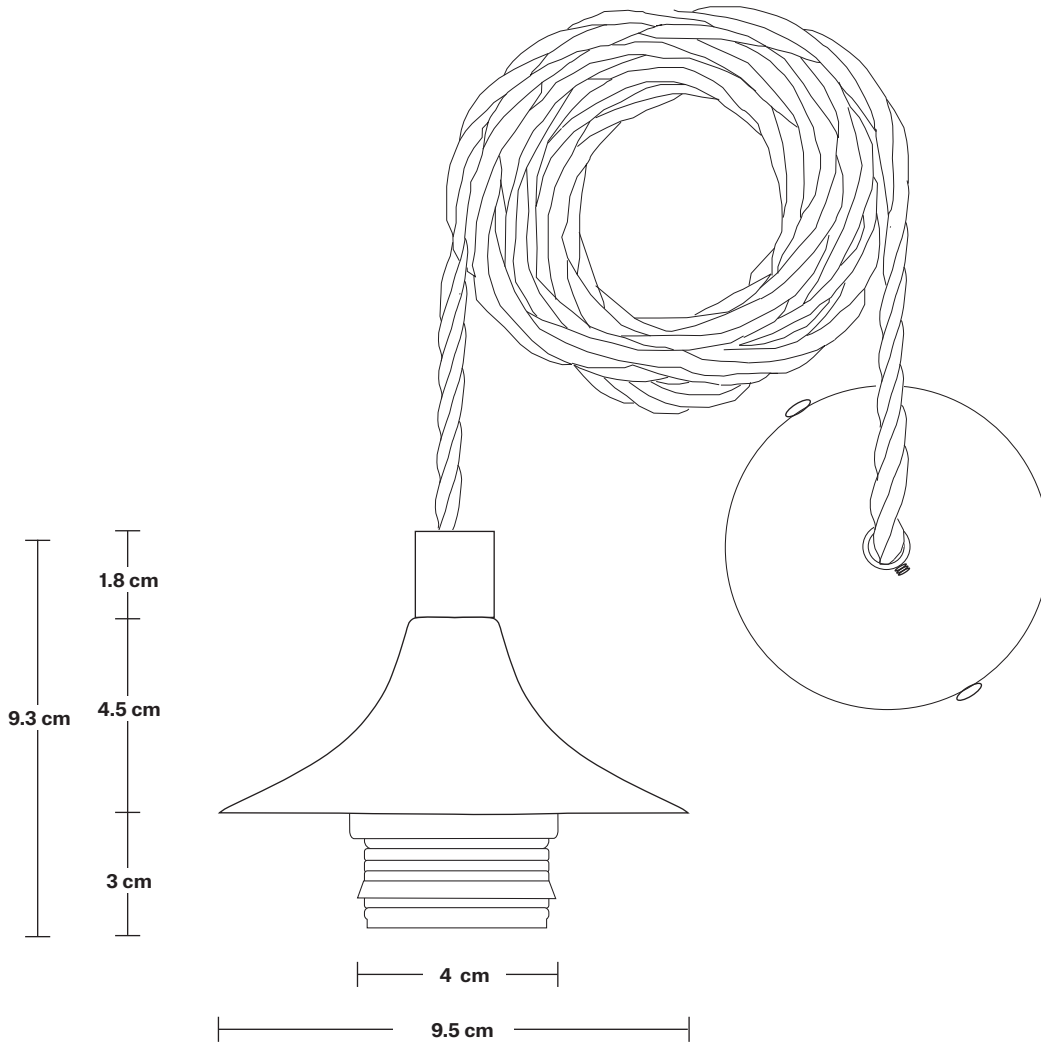

Wall mount screws not included.

Flex: 1m Black Twisted Fabric Flex.

Ceiling Rose: Brass, Pewter, Copper, Black.

DIMENSIONS

H: 118.5 cm x **W:** 19.5 cm x **D:** 28 cm

Shade Diameter: 19.5 cm / 7.7"

Shade Height: 11 cm / 4.3"

Holder Diameter: 9.5 cm / 3.7"

Holder Height: 6.3 cm / 2.5"

Ceiling Rose Diameter: 7.8 cm / 3.1"

Ceiling Rose Height: 2 cm / 1.8"

INDUSTVILLE

Chelsea Cord Set ES E27 Bulb Holder

SPECIFICATIONS

We meet all UK and EU lighting and safety regulations.

DIMENSIONS

H: 110.3 cm x **W:** 9.3 cm x **D:** 9.5 cm

Holder Diameter: 9.5 cm / 3.7"

Holder Height: 9.3 cm / 3.6"

Holder Width: 9.5 cm / 3.7"

Ceiling Rose Diameter: 7.8 cm / 3.1"

Ceiling Rose Height: 2 cm / 1.8"

19.5 cm

11 cm

4.3 cm

19.5 cm

Tinted Glass Dome - 8 Inch

SPECIFICATIONS

We meet all UK and EU lighting and safety regulations.

Our products are hand finished to ensure an authentic vintage look and therefore they may vary slightly from those shown in the images.