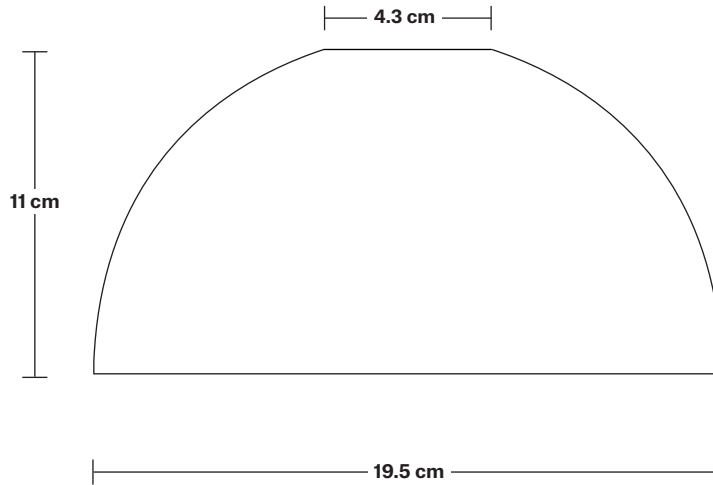

Holder Diameter: 9.5 cm / 3.7"

Holder Height: 6.3 cm / 2.5"

Ceiling Rose Diameter: 7.8 cm / 3.1"

Ceiling Rose Height: 2 cm / 1.8"

INDUSTVILLE

Chelsea Cord Set ES E27 Bulb Holder

SPECIFICATIONS

We meet all UK and EU lighting and safety regulations.

DIMENSIONS

H: 110.3 cm x **W:** 9.3 cm x **D:** 9.5 cm

Holder Diameter: 9.5 cm / 3.7"

Holder Height: 9.3 cm / 3.6"

Holder Width: 9.5 cm / 3.7"

Ceiling Rose Diameter: 7.8 cm / 3.1"

Ceiling Rose Height: 2 cm / 1.8"

19.5 cm

11 cm

4.3 cm

19.5 cm

Tinted Glass Dome - 8 Inch

SPECIFICATIONS

We meet all UK and EU lighting and safety regulations.

Our products are hand finished to ensure an authentic vintage look and therefore they may vary slightly from those shown in the images.

Weight: 0.6 kg

INFORMATION

Product Code: TGL-D8-SO

Finishes: Amber, Smoke Grey.

DIMENSIONS

H: 11 cm x **W:** 19.5 cm x **D:** 19.5 cm

Shade Diameter: 19.5 cm / 7.6"

Shade Height: 11 cm / 4.3"