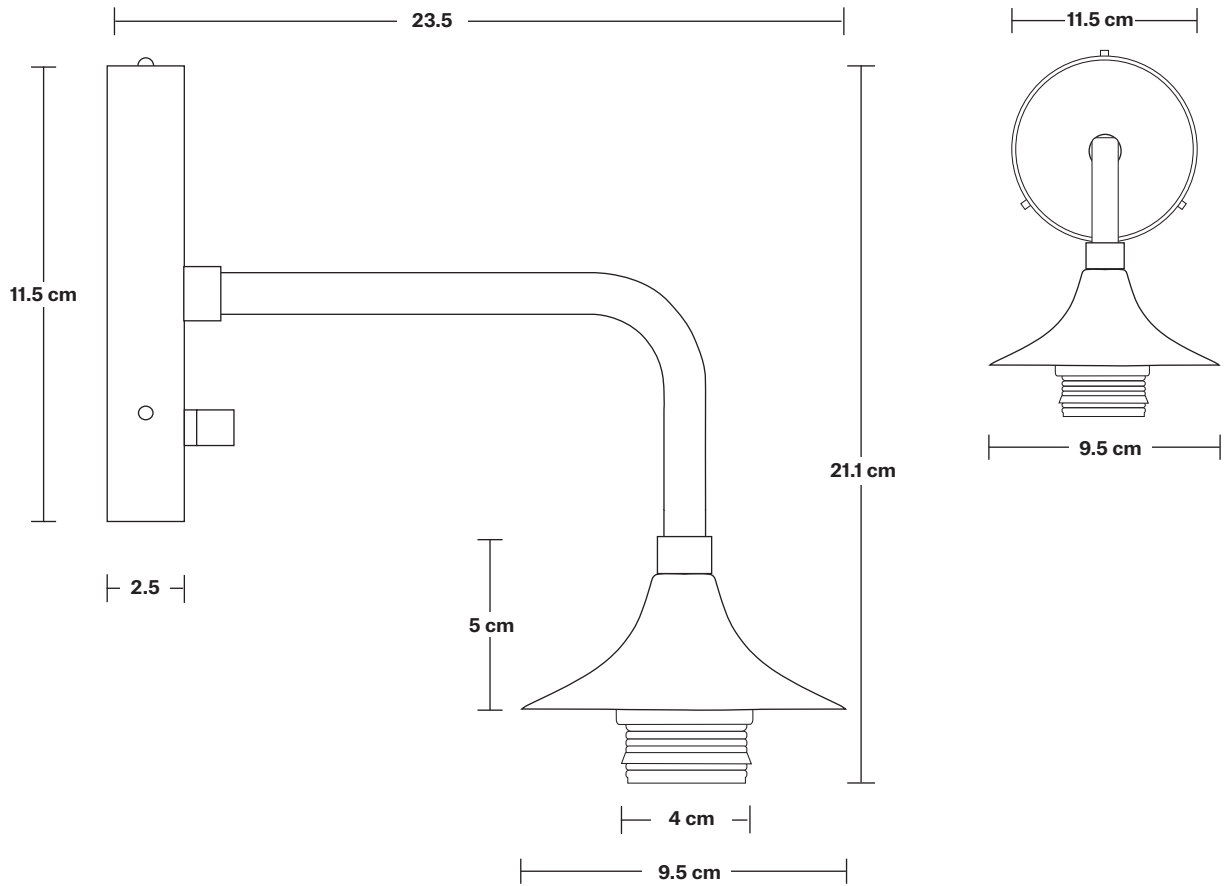

# Chelsea Tinted Glass Dome Wall Light - 8 Inch

SPECIFICATIONS	INFORMATION	DIMENSIONS
<p>We meet all UK and EU lighting and safety regulations.</p>	<p><b>Product Code:</b> CH-TGL-DWL8</p>	<p><b>H:</b> 27 cm x <b>W:</b> 19.5 cm x <b>D:</b> 28 cm</p>
<p>Our products are hand finished to ensure an authentic vintage look and therefore they may vary slightly from those shown in the images.</p>	<p><b>Finishes:</b> Smoke Grey, Amber.</p>	<p><b>Shade Diameter:</b> 19.5 cm / 7.6"</p>
<p><b>Bulb required:</b> Standard screw (E27) fitting, max 40W.</p>	<p>Ready to be installed, installation required.</p>	<p><b>Shade Height:</b> 11 cm / 4.3"</p>
<p><b>Shade Weight:</b> 0.6 kg</p>	<p>Wall mount screws not included.</p>	<p><b>Holder Diameter:</b> 9.5 cm / 3.7"</p>
<p><b>Holder Weight:</b> 0.57 kg</p>	<p><b>Ceiling Rose:</b> Brass, Pewter, Copper, Black.</p>	<p><b>Holder Height:</b> 5.5 cm / 2.1"</p>
<p><b>Maximum Weight:</b> 0.97 kg</p>		<p><b>Holder Width:</b> 11.5 cm / 4.3"</p>

### DIMENSIONS

**H:** 21.1 cm x **W:** 11.5 cm x **D:** 23.5 cm

**Holder Diameter:** 9.5 cm / 3.7"

**Holder Height:** 5.5 cm / 2.1"

**Holder Width:** 11.5 cm / 4.3"

19.5 cm

11 cm

4.3 cm

19.5 cm

### DIMENSIONS

**H:** 11 cm x **W:** 19.5 cm x **D:** 19.5 cm

**Shade Diameter:** 19.5 cm / 7.6"

**Shade Height:** 11 cm / 4.3"