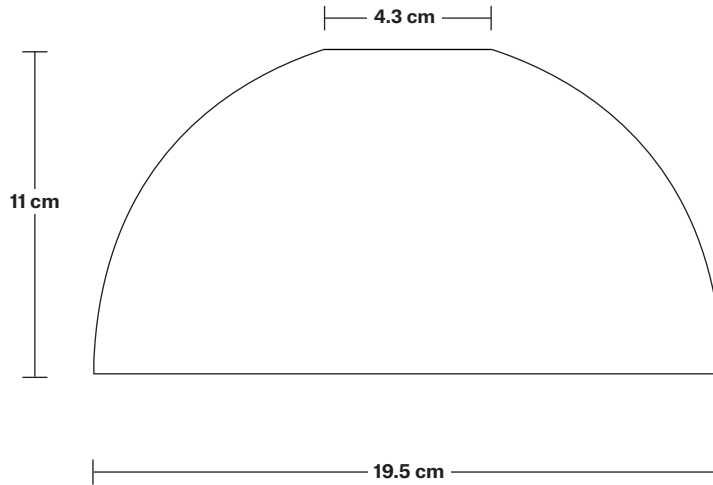

# Chelsea Tinted Glass Dome Wall Light - 8 Inch

SPECIFICATIONS	INFORMATION	DIMENSIONS
<p>We meet all UK and EU lighting and safety regulations.</p>	<p><b>Product Code:</b> CH-TGL-DWL8</p>	<p><b>H:</b> 27 cm x <b>W:</b> 19.5 cm x <b>D:</b> 28 cm</p>
<p>Our products are hand finished to ensure an authentic vintage look and therefore they may vary slightly from those shown in the images.</p>	<p><b>Finishes:</b> Smoke Grey, Amber.</p>	<p><b>Shade Diameter:</b> 19.5 cm / 7.6"</p>
<p><b>Bulb required:</b> Standard screw (E27) fitting, max 40W.</p>	<p>Ready to be installed, installation required.</p>	<p><b>Shade Height:</b> 11 cm / 4.3"</p>
<p><b>Shade Weight:</b> 0.6 kg</p>	<p>Wall mount screws not included.</p>	<p><b>Holder Diameter:</b> 9.5 cm / 3.7"</p>
<p><b>Holder Weight:</b> 0.57 kg</p>	<p><b>Ceiling Rose:</b> Brass, Pewter, Copper, Black.</p>	<p><b>Holder Height:</b> 5.5 cm / 2.1"</p>
<p><b>Maximum Weight:</b> 0.97 kg</p>		<p><b>Holder Width:</b> 11.5 cm / 4.3"</p>

### DIMENSIONS

**H:** 21.1 cm x **W:** 11.5 cm x **D:** 23.5 cm

**Holder Diameter:** 9.5 cm / 3.7"

**Holder Height:** 5.5 cm / 2.1"

**Holder Width:** 11.5 cm / 4.3"

19.5 cm

11 cm

4.3 cm

19.5 cm

### DIMENSIONS

**H:** 11 cm x **W:** 19.5 cm x **D:** 19.5 cm

**Shade Diameter:** 19.5 cm / 7.6"

**Shade Height:** 11 cm / 4.3"