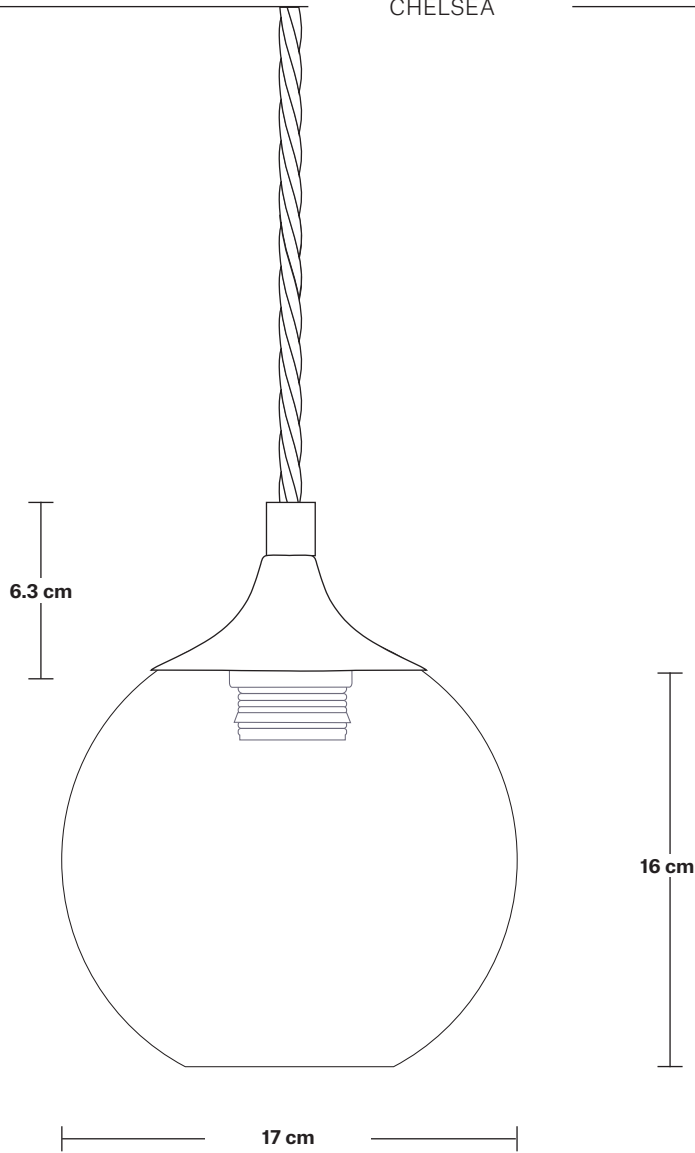

CHELSEA

Chelsea Tinted Glass Globe Pendant Light - 7 Inch

SPECIFICATIONS

We meet all UK and EU lighting and safety regulations.

Our products are hand finished to ensure an authentic vintage look and therefore they may vary slightly from those shown in the images.

Holder Diameter: 9.5 cm / 3.7"

Holder Height: 6.3 cm / 2.5"

Ceiling Rose Diameter: 7.8 cm / 3.1"

Ceiling Rose Height: 2 cm / 1.8"

INDUSTVILLE

Chelsea Cord Set ES E27 Bulb Holder

SPECIFICATIONS

We meet all UK and EU lighting and safety regulations.

DIMENSIONS

H: 110.3 cm x **W:** 9.3 cm x **D:** 9.5 cm

Holder Diameter: 9.5 cm / 3.7"

Holder Height: 9.3 cm / 3.6"

Holder Width: 9.5 cm / 3.7"

Ceiling Rose Diameter: 7.8 cm / 3.1"

Ceiling Rose Height: 2 cm / 1.8"

DIMENSIONS

H: 16 cm x **W:** 17 cm x **D:** 17 cm

Shade Diameter: 17 cm / 6.6"

Shade Height: 16 cm / 6.2"

INDUSTVILLE