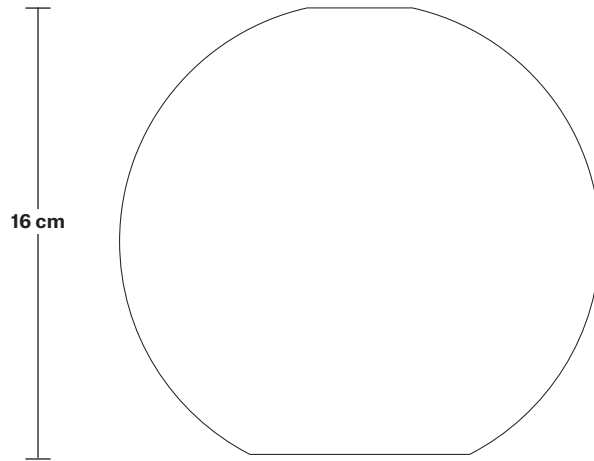

Holder Diameter: 9.5 cm / 3.7"

Holder Height: 6.3 cm / 2.5"

Ceiling Rose Diameter: 7.8 cm / 3.1"

Ceiling Rose Height: 2 cm / 1.8"

INDUSTVILLE

Chelsea Cord Set ES E27 Bulb Holder

SPECIFICATIONS

We meet all UK and EU lighting and safety regulations.

DIMENSIONS

H: 110.3 cm x **W:** 9.3 cm x **D:** 9.5 cm

Holder Diameter: 9.5 cm / 3.7"

Holder Height: 9.3 cm / 3.6"

Holder Width: 9.5 cm / 3.7"

Ceiling Rose Diameter: 7.8 cm / 3.1"

Ceiling Rose Height: 2 cm / 1.8"

SHADE ONLY

17 cm

4.3 cm

16 cm

7.9 cm

Tinted Glass Globe - 7 Inch

SPECIFICATIONS

We meet all UK and EU lighting and safety regulations.

DIMENSIONS

H: 16 cm x **W:** 17 cm x **D:** 17 cm

Shade Diameter: 17 cm / 6.6"

Shade Height: 16 cm / 6.2"

INDUSTVILLE