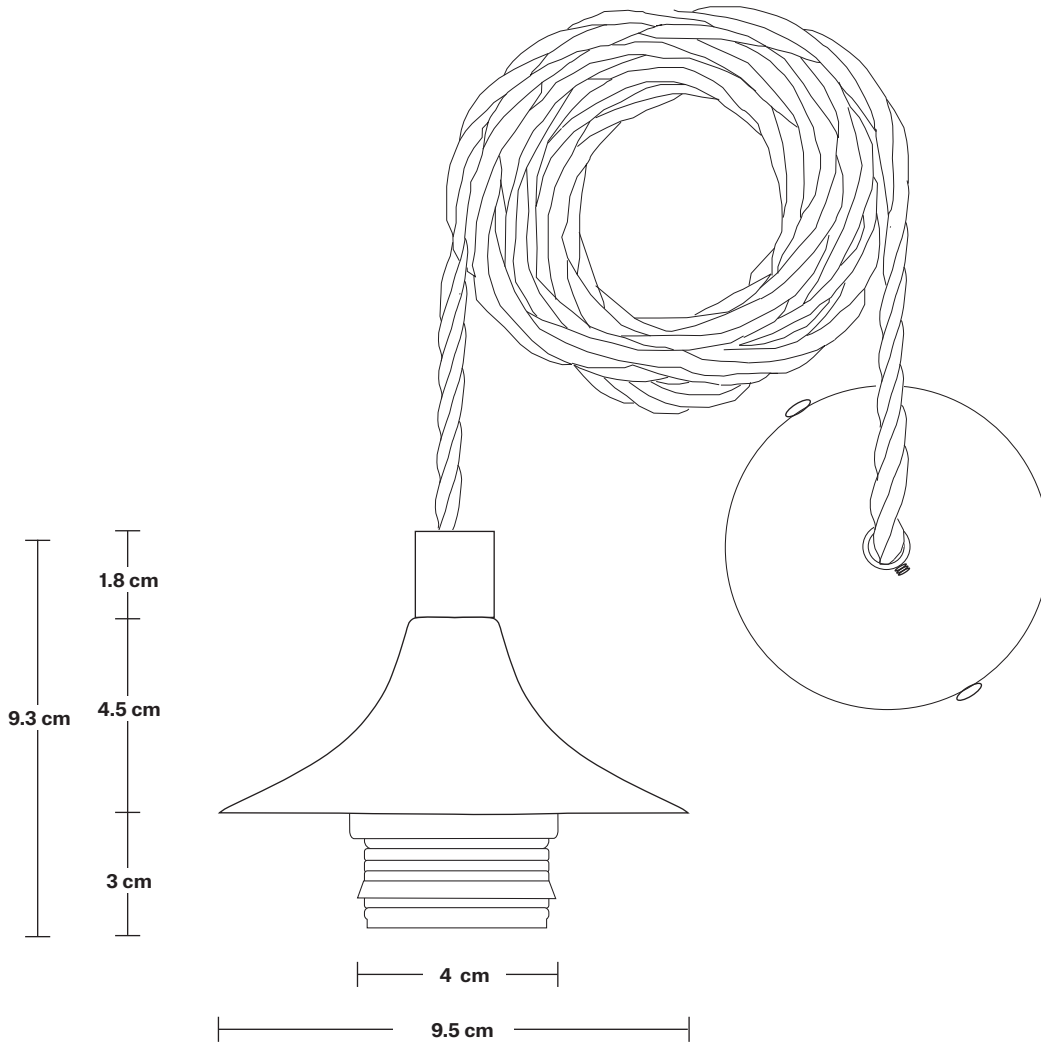

Wall mount screws not included.

Flex: 1m Black Twisted Fabric Flex.

Ceiling Rose: Brass, Pewter, Copper, Black.

DIMENSIONS

H: 123 cm x **W:** 17 cm x **D:** 16 cm

Shade Diameter: 17 cm / 6.7"

Shade Height: 16 cm / 6.3"

Holder Diameter: 9.5 cm / 3.7"

Holder Height: 6.3 cm / 2.5"

Ceiling Rose Diameter: 7.8 cm / 3.1"

Ceiling Rose Height: 2 cm / 1.8"

INDUSTVILLE

Chelsea Cord Set ES E27 Bulb Holder

SPECIFICATIONS

We meet all UK and EU lighting and safety regulations.

DIMENSIONS

H: 110.3 cm x **W:** 9.3 cm x **D:** 9.5 cm

Holder Diameter: 9.5 cm / 3.7"

Holder Height: 9.3 cm / 3.6"

Holder Width: 9.5 cm / 3.7"

Ceiling Rose Diameter: 7.8 cm / 3.1"

Ceiling Rose Height: 2 cm / 1.8"

DIMENSIONS

H: 16 cm x **W:** 17 cm x **D:** 17 cm

Shade Diameter: 17 cm / 6.6"

Shade Height: 16 cm / 6.2"

INDUSTVILLE