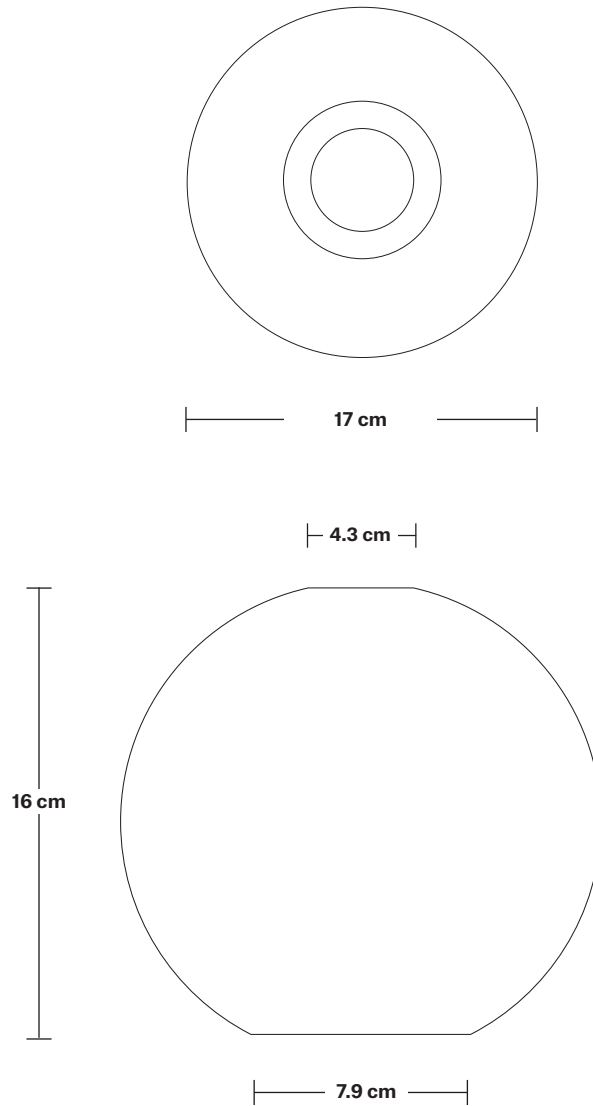

Chelsea Tinted Glass Dome Wall Light - 7 Inch

SPECIFICATIONS	INFORMATION	DIMENSIONS
<p>We meet all UK and EU lighting and safety regulations.</p>	<p>Product Code: CH-TGL-GLWL7</p>	<p>H: 32.5 cm x W: 17 cm x D: 26 cm</p>
<p>Our products are hand finished to ensure an authentic vintage look and therefore they may vary slightly from those shown in the images.</p>	<p>Finishes: Smoke Grey, Amber.</p>	<p>Shade Diameter: 17 cm / 6.6"</p>
<p>Bulb required: Standard screw (E27) fitting, max 40W.</p>	<p>Ready to be installed, installation required.</p>	<p>Shade Height: 16 cm / 6.2"</p>
<p>Shade Weight: 0.53 kg</p>	<p>Wall mount screws not included.</p>	<p>Holder Diameter: 9.5 cm / 3.7"</p>
<p>Holder Weight: 0.057 kg</p>	<p>Ceiling Rose: Brass, Pewter, Copper, Black.</p>	<p>Holder Height: 5.5 cm / 2.1"</p>
<p>Maximum Weight: 0.97 kg</p>		<p>Holder Width: 11.5 cm / 4.3"</p>

Chelsea Wall Holder

SPECIFICATIONS	INFORMATION	DIMENSIONS
<p>We meet all UK and EU lighting and safety regulations.</p>	<p>Product Code: CH-WL</p>	<p>H: 21.1 cm x W: 11.5 cm x D: 23.5 cm</p>
<p>Our products are hand finished to ensure an authentic vintage look and therefore they may vary slightly from those shown in the images.</p>	<p>Finishes: Brass, Pewter, Copper, Black.</p>	<p>Holder Diameter: 9.5 cm / 3.7"</p>
<p>Bulb required: Standard screw (E27) fitting, max 40W.</p>	<p>Ready to be installed, installation required.</p>	<p>Holder Height: 5.5 cm / 2.1"</p>
<p>Weight: 0.7 kg</p>	<p>Wall mount screws not included.</p>	<p>Holder Width: 11.5 cm / 4.3"</p>

Tinted Glass Globe - 7 Inch

SPECIFICATIONS

We meet all UK and EU lighting and safety regulations.

Our products are hand finished to ensure an authentic vintage look and therefore they may vary slightly from those shown in the images.

Weight: 0.53 kg

INFORMATION

Product Code: TGL-GL7-SO

Finishes: Amber, Smoke Grey.

DIMENSIONS

H: 16 cm x **W:** 17 cm x **D:** 17 cm

Shade Diameter: 17 cm / 6.6"

Shade Height: 16 cm / 6.2"