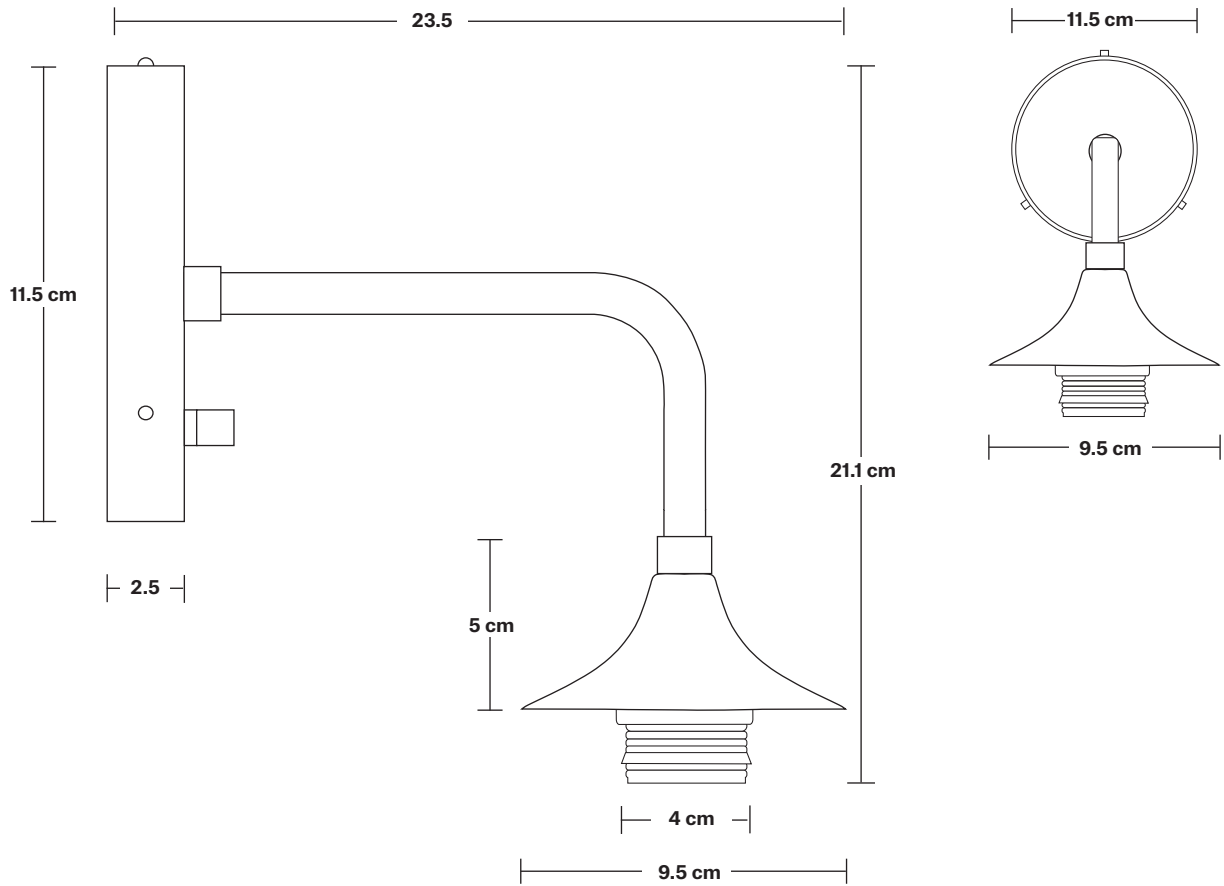

Chelsea Tinted Glass Dome Wall Light - 7 Inch

SPECIFICATIONS	INFORMATION	DIMENSIONS
<p>We meet all UK and EU lighting and safety regulations.</p>	<p>Product Code: CH-TGL-GLWL7</p>	<p>H: 32.5 cm x W: 17 cm x D: 26 cm</p>
<p>Our products are hand finished to ensure an authentic vintage look and therefore they may vary slightly from those shown in the images.</p>	<p>Finishes: Smoke Grey, Amber.</p>	<p>Shade Diameter: 17 cm / 6.6"</p>
<p>Bulb required: Standard screw (E27) fitting, max 40W.</p>	<p>Ready to be installed, installation required.</p>	<p>Shade Height: 16 cm / 6.2"</p>
<p>Shade Weight: 0.53 kg</p>	<p>Wall mount screws not included.</p>	<p>Holder Diameter: 9.5 cm / 3.7"</p>
<p>Holder Weight: 0.057 kg</p>	<p>Ceiling Rose: Brass, Pewter, Copper, Black.</p>	<p>Holder Height: 5.5 cm / 2.1"</p>
<p>Maximum Weight: 0.97 kg</p>		<p>Holder Width: 11.5 cm / 4.3"</p>

Chelsea Wall Holder

SPECIFICATIONS	INFORMATION	DIMENSIONS
<p>We meet all UK and EU lighting and safety regulations.</p>	<p>Product Code: CH-WL</p>	<p>H: 21.1 cm x W: 11.5 cm x D: 23.5 cm</p>
<p>Our products are hand finished to ensure an authentic vintage look and therefore they may vary slightly from those shown in the images.</p>	<p>Finishes: Brass, Pewter, Copper, Black.</p>	<p>Holder Diameter: 9.5 cm / 3.7"</p>
<p>Bulb required: Standard screw (E27) fitting, max 40W.</p>	<p>Ready to be installed, installation required.</p>	<p>Holder Height: 5.5 cm / 2.1"</p>
<p>Weight: 0.7 kg</p>	<p>Wall mount screws not included.</p>	<p>Holder Width: 11.5 cm / 4.3"</p>

Tinted Glass Globe - 7 Inch

SPECIFICATIONS

We meet all UK and EU lighting and safety regulations.

Our products are hand finished to ensure an authentic vintage look and therefore they may vary slightly from those shown in the images.

Weight: 0.53 kg

INFORMATION

Product Code: TGL-GL7-SO

Finishes: Amber, Smoke Grey.

DIMENSIONS

H: 16 cm x **W:** 17 cm x **D:** 17 cm

Shade Diameter: 17 cm / 6.6"

Shade Height: 16 cm / 6.2"