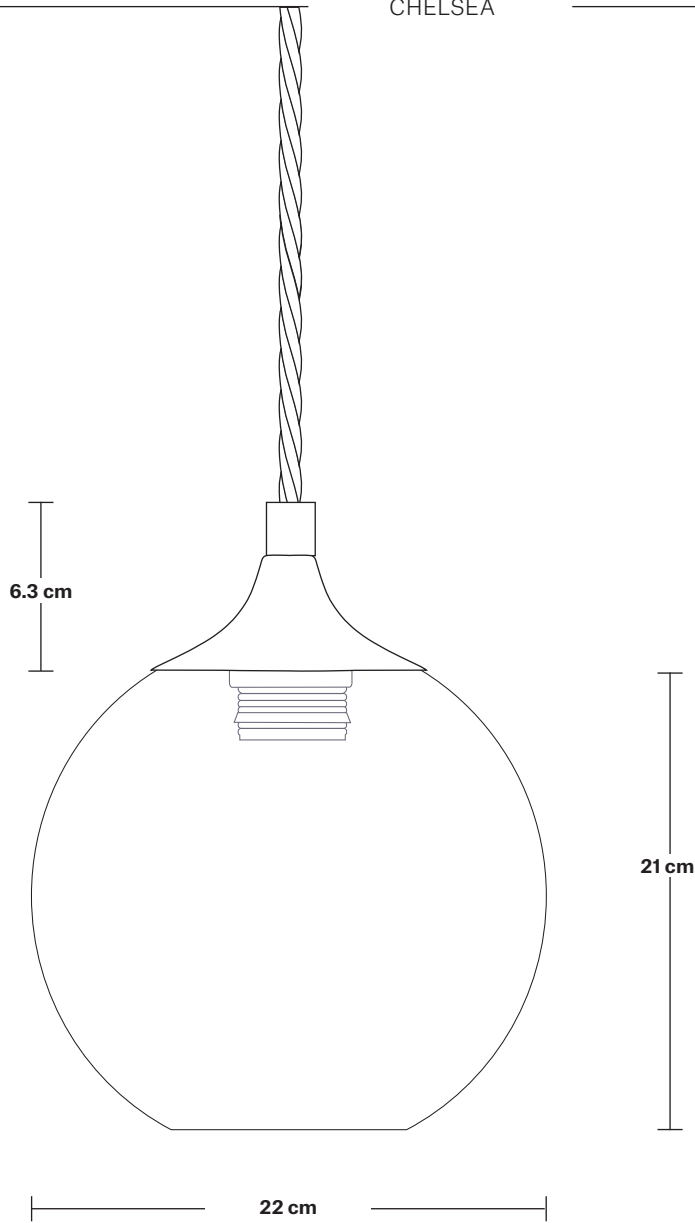

CHELSEA

Chelsea Tinted Glass Globe Pendant Light - 9 Inch

SPECIFICATIONS

We meet all UK and EU lighting and safety regulations.

Our products are hand finished to ensure an authentic vintage look and therefore they may vary slightly from those shown in the images.

Wall mount screws not included.

Flex: 1m Black Twisted Fabric Flex.

Ceiling Rose: Brass, Pewter, Copper, Black.

DIMENSIONS

H: 128 cm x **W:** 22 cm x **D:** 21 cm

Shade Diameter: 22 cm / 8.6"

Shade Height: 21 cm / 8.2"

Holder Diameter: 9.5 cm / 3.7"

Holder Height: 6.3 cm / 2.5"

Ceiling Rose Diameter: 7.8 cm / 3.1"

Ceiling Rose Height: 2 cm / 1.8"

INDUSTVILLE

Chelsea Cord Set ES E27 Bulb Holder

SPECIFICATIONS

We meet all UK and EU lighting and safety regulations.

DIMENSIONS

H: 110.3 cm x **W:** 9.3 cm x **D:** 9.5 cm

Holder Diameter: 9.5 cm / 3.7"

Holder Height: 9.3 cm / 3.6"

Holder Width: 9.5 cm / 3.7"

Ceiling Rose Diameter: 7.8 cm / 3.1"

Ceiling Rose Height: 2 cm / 1.8"