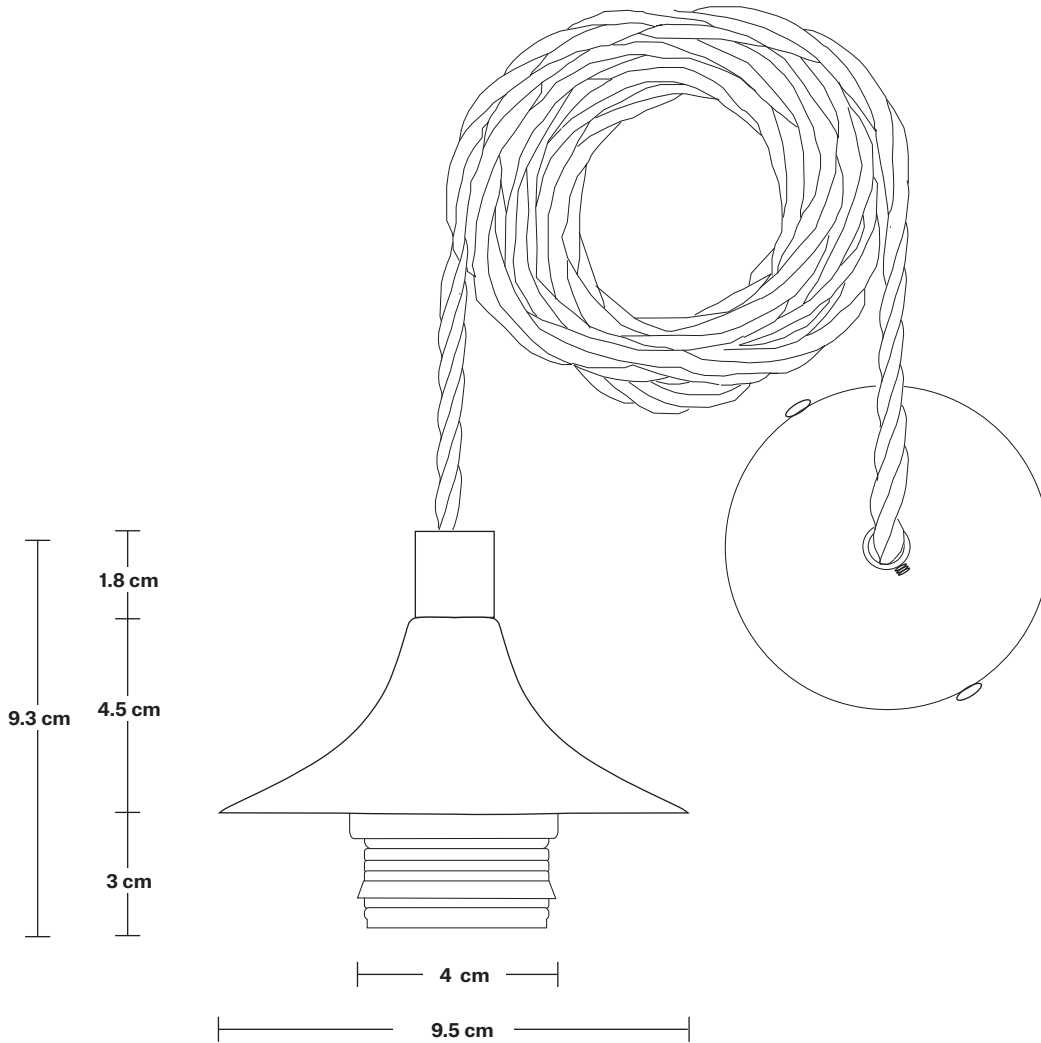

Bulb Required: Standard screw (E27) fitting, max 40W.

Shade Weight: 0.6 kg

Holder Weight: 0.26 kg

Maximum Weight: 0.86 kg

INFORMATION

Product Code: CH-TGL-GLP9

Finishes: Smoke Grey, Amber.

Ready to be installed, installation required.

Wall mount screws not included.

Flex: 1m Black Twisted Fabric Flex.

Ceiling Rose: Brass, Pewter, Copper, Black.

DIMENSIONS

H: 128 cm x **W:** 22 cm x **D:** 21 cm

Shade Diameter: 22 cm / 8.6"

Shade Height: 21 cm / 8.2"

Holder Diameter: 9.5 cm / 3.7"

Holder Height: 6.3 cm / 2.5"

Ceiling Rose Diameter: 7.8 cm / 3.1"

Ceiling Rose Height: 2 cm / 1.8"

INDUSTVILLE

Chelsea Cord Set ES E27 Bulb Holder

SPECIFICATIONS

We meet all UK and EU lighting and safety regulations.

DIMENSIONS

H: 110.3 cm x **W:** 9.3 cm x **D:** 9.5 cm

Holder Diameter: 9.5 cm / 3.7"

Holder Height: 9.3 cm / 3.6"

Holder Width: 9.5 cm / 3.7"

Ceiling Rose Diameter: 7.8 cm / 3.1"

Ceiling Rose Height: 2 cm / 1.8"