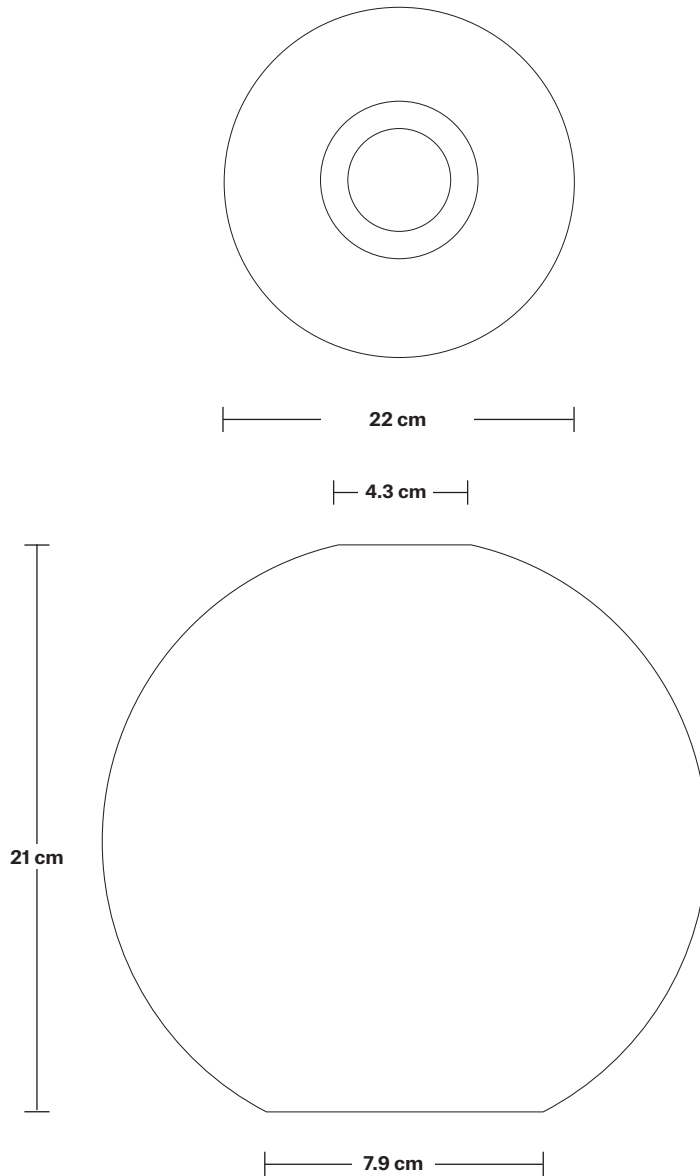

Wall mount screws not included.

Flex: 1m Black Twisted Fabric Flex.

Ceiling Rose: Brass, Pewter, Copper, Black.

DIMENSIONS

H: 128 cm x **W:** 22 cm x **D:** 21 cm

Shade Diameter: 22 cm / 8.6"

Shade Height: 21 cm / 8.2"

Holder Diameter: 9.5 cm / 3.7"

Holder Height: 6.3 cm / 2.5"

Ceiling Rose Diameter: 7.8 cm / 3.1"

Ceiling Rose Height: 2 cm / 1.8"

INDUSTVILLE

Chelsea Cord Set ES E27 Bulb Holder

SPECIFICATIONS

We meet all UK and EU lighting and safety regulations.

DIMENSIONS

H: 110.3 cm x **W:** 9.3 cm x **D:** 9.5 cm

Holder Diameter: 9.5 cm / 3.7"

Holder Height: 9.3 cm / 3.6"

Holder Width: 9.5 cm / 3.7"

Ceiling Rose Diameter: 7.8 cm / 3.1"

Ceiling Rose Height: 2 cm / 1.8"

Weight: 0.6 kg

INFORMATION

Product Code: TGL-GL9-SO

Finishes: Amber, Smoke Grey.

DIMENSIONS

H: 21 cm x **W:** 22 cm x **D:** 22 cm

Shade Diameter: 22 cm / 8.6"

Shade Height: 21 cm / 8.2"