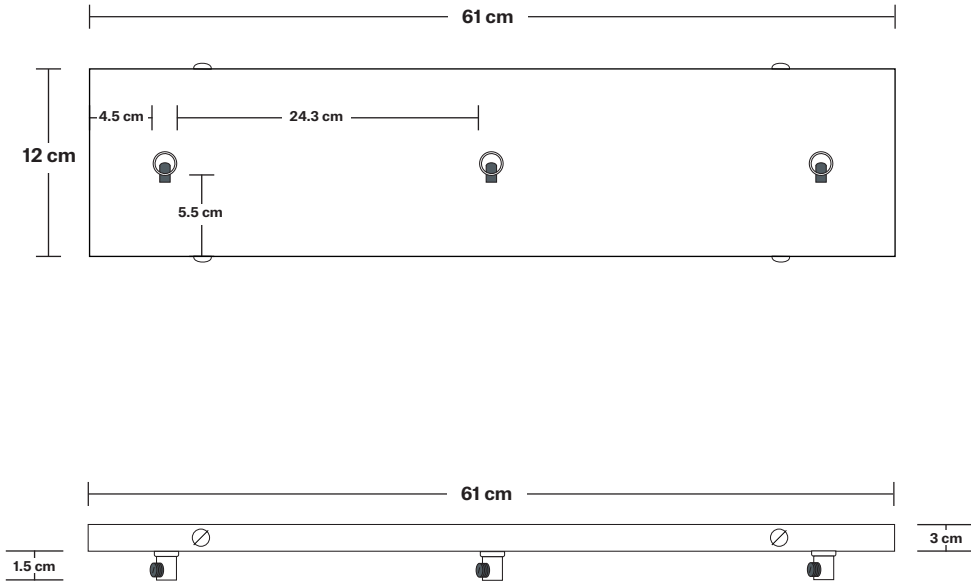

Shade Diameter: 20 cm / 8"

Shade Height: 10 cm / 4"

Holder Diameter: 6 cm / 2.4"

Holder Height: 11 cm / 4.3"

Ceiling Rose Width: 12 cm / 4.7"

Ceiling Rose Depth: 61 cm / 24"

Ceiling Rose Height: 3 cm / 1.8"

Ceiling Rose Width: 12 cm / 4.7"

Ceiling Rose Depth: 61 cm / 24"

Ceiling Rose Height: 3 cm / 1.8"

Brooklyn Dome 3 Wire Oval Cluster Light - 8 Inch

SPECIFICATIONS

We meet all UK and EU lighting and safety regulations.

INFORMATION

Product Code: RE-O-CR30-P

Finishes: Pewter.

Ready to be installed, installation required.

Wall mount screws not included.

DIMENSIONS

H: 3 cm x **W:** 12 cm x **D:** 61 cm

Ceiling Rose Width: 12 cm / 4.7"

H: 213 cm x **W:** 6 cm x **D:** 6 cm

Holder Diameter: 6 cm / 2.5"

Holder Height: 11 cm / 4.3"

Dome - 8 Inch

SPECIFICATIONS

We meet all UK and EU lighting and safety regulations.

Our products are hand finished to ensure an authentic vintage look and therefore they may vary slightly from those shown in the images.