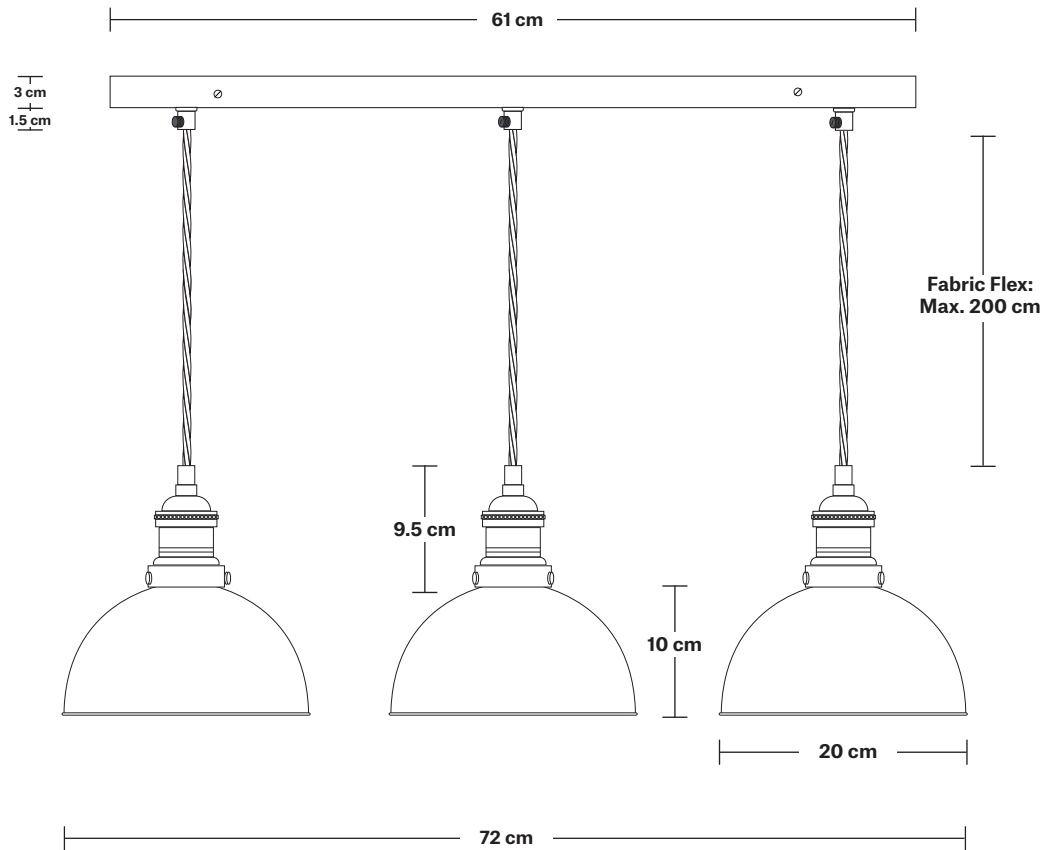

Shade Diameter: 20 cm / 8"

Shade Height: 10 cm / 4"

Holder Diameter: 6 cm / 2.4"

Holder Height: 11 cm / 4.3"

Ceiling Rose Width: 12 cm / 4.7"

Ceiling Rose Depth: 61 cm / 24"

Ceiling Rose Height: 3 cm / 1.8"

Weight: 1.25 kg

INFORMATION

Product Code: RE-CR30-P

Finishes: Pewter.

Ready to be installed, installation required.

Wall mount screws not included.

DIMENSIONS

H: 3 cm x **W:** 12 cm x **D:** 61 cm

Ceiling Rose Width: 12 cm / 4.7"

Ceiling Rose Depth: 61 cm / 24"

Ceiling Rose Height: 3 cm / 1.8"

Brooklyn Dome 3 Wire Oval Cluster Light - 8 Inch

SPECIFICATIONS

We meet all UK and EU lighting and safety regulations.

H: 213 cm x **W:** 6 cm x **D:** 6 cm

Holder Diameter: 6 cm / 2.5"

Holder Height: 11 cm / 4.3"

Dome - 8 Inch

SPECIFICATIONS

We meet all UK and EU lighting and safety regulations.

Our products are hand finished to ensure an authentic vintage look and therefore they may vary slightly from those shown in the images.