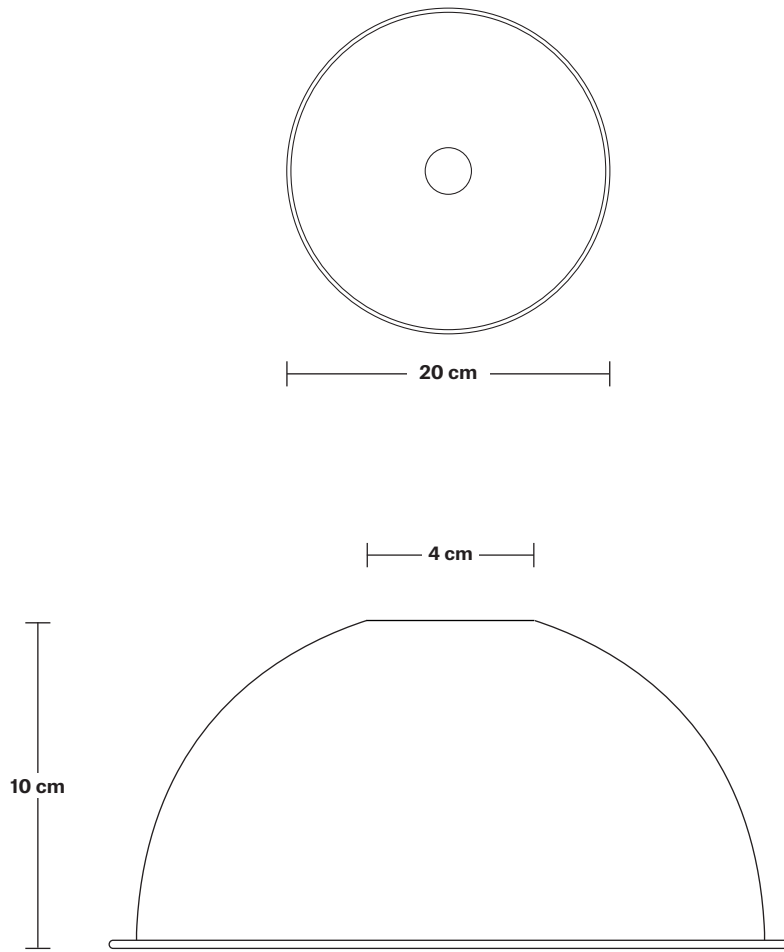

Shade Diameter: 20 cm / 8"

Shade Height: 10 cm / 4"

Holder Diameter: 6 cm / 2.4"

Holder Height: 11 cm / 4.3"

Ceiling Rose Width: 12 cm / 4.7"

Ceiling Rose Depth: 61 cm / 24"

Ceiling Rose Height: 3 cm / 1.8"

Holder Diameter: 6 cm / 2.4"

Holder Height: 11 cm / 4.3"

Ceiling Rose Width: 12 cm / 4.7"

Ceiling Rose Depth: 61 cm / 24"

Ceiling Rose Height: 3 cm / 1.2"

Rectangular Oval Ceiling Rose - 3 Outlet - Pewter

SPECIFICATIONS

H: 213 cm x **W:** 6 cm x **D:** 6 cm

Holder Diameter: 6 cm / 2.5"

Holder Height: 11 cm / 4.3"

Dome - 8 Inch

SPECIFICATIONS

We meet all UK and EU lighting and safety regulations.

Our products are hand finished to ensure an authentic vintage look and therefore they may vary slightly from those shown in the images.

Weight: 0.4 kg

INFORMATION

Product Code: D8-SO

Finishes: Brass, Pewter, Copper, Copper & Pewter, Brass & Pewter.

DIMENSIONS

H: 10 cm x **W:** 20 cm x **D:** 20 cm

Shade Diameter: 20 cm / 8"

Shade Height: 10 cm / 4"