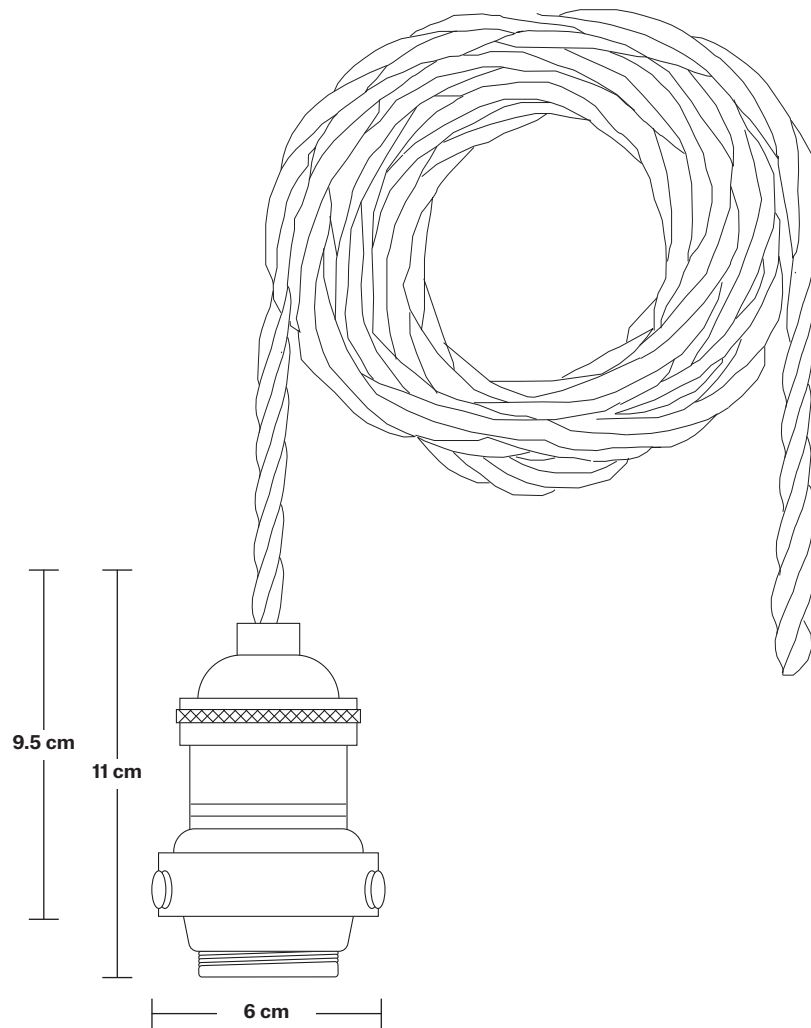

Holder Diameter: 6 cm / 2.4"

Holder Height: 11 cm / 4.3"

Ceiling Rose Width: 12 cm / 4.7"

Ceiling Rose Depth: 61 cm / 24"

Ceiling Rose Height: 3 cm / 1.2"

Rectangular Oval Ceiling Rose - 3 Outlet - Pewter

SPECIFICATIONS

INFORMATION

Product Code: RE-O-CR30-P

Finishes: Pewter.

Ready to be installed, installation required.

Wall mount screws not included.

DIMENSIONS

H: 3 cm x **W:** 12 cm x **D:** 61 cm

Ceiling Rose Width: 12 cm / 4.7"

Ceiling Rose Depth: 61 cm / 24"

Ceiling Rose Height: 3 cm / 1.2"

Brooklyn Cord Set ES E27 Bulb Holder - Fabric Flex - 2m - Without Ceiling Rose

SPECIFICATIONS

We meet all UK and EU lighting and safety regulations.

H: 213 cm x **W:** 6 cm x **D:** 6 cm

Holder Diameter: 6 cm / 2.5"

Holder Height: 11 cm / 4.3"

Dome - 8 Inch

SPECIFICATIONS

We meet all UK and EU lighting and safety regulations.

Our products are hand finished to ensure an authentic vintage look and therefore they may vary slightly from those shown in the images.