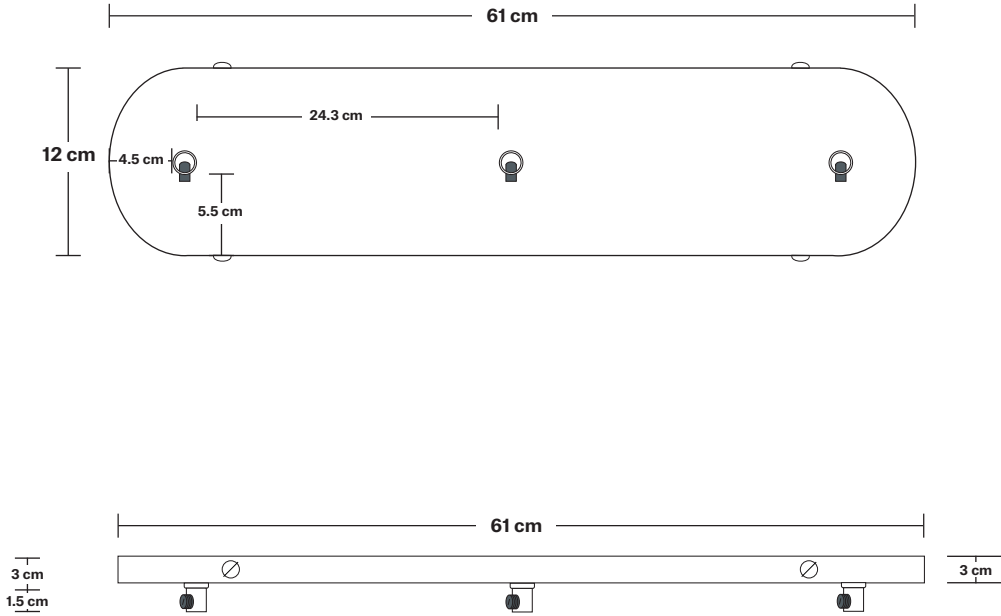

Ceiling Rose Width: 12 cm / 4.7"

Ceiling Rose Depth: 61 cm / 24"

Ceiling Rose Height: 3 cm / 1.8"

Brooklyn Dome 3 Wire Oval Cluster Light - 8 Inch

SPECIFICATIONS

We meet all UK and EU lighting and safety regulations.

Wall mount screws not included.

Holders Available: Brass, Pewter.

Flex: 2m Black Twisted Fabric Flex.

Ceiling Rose: Pewter.

DIMENSIONS

H: 222.5 cm x **W:** 72 cm x **D:** 20 cm

Shade Diameter: 20 cm / 8"

Shade Height: 10 cm / 4"

Holder Diameter: 6 cm / 2.4"

Holder Height: 11 cm / 4.3"

Ceiling Rose Width: 12 cm / 4.7"

Ceiling Rose Depth: 61 cm / 24"

Ceiling Rose Height: 3 cm / 1.2"

Rectangular Oval Ceiling Rose - 3 Outlet - Pewter

SPECIFICATIONS

H: 213 cm x **W:** 6 cm x **D:** 6 cm

Holder Diameter: 6 cm / 2.5"

Holder Height: 11 cm / 4.3"

Dome - 8 Inch

SPECIFICATIONS

We meet all UK and EU lighting and safety regulations.

Our products are hand finished to ensure an authentic vintage look and therefore they may vary slightly from those shown in the images.