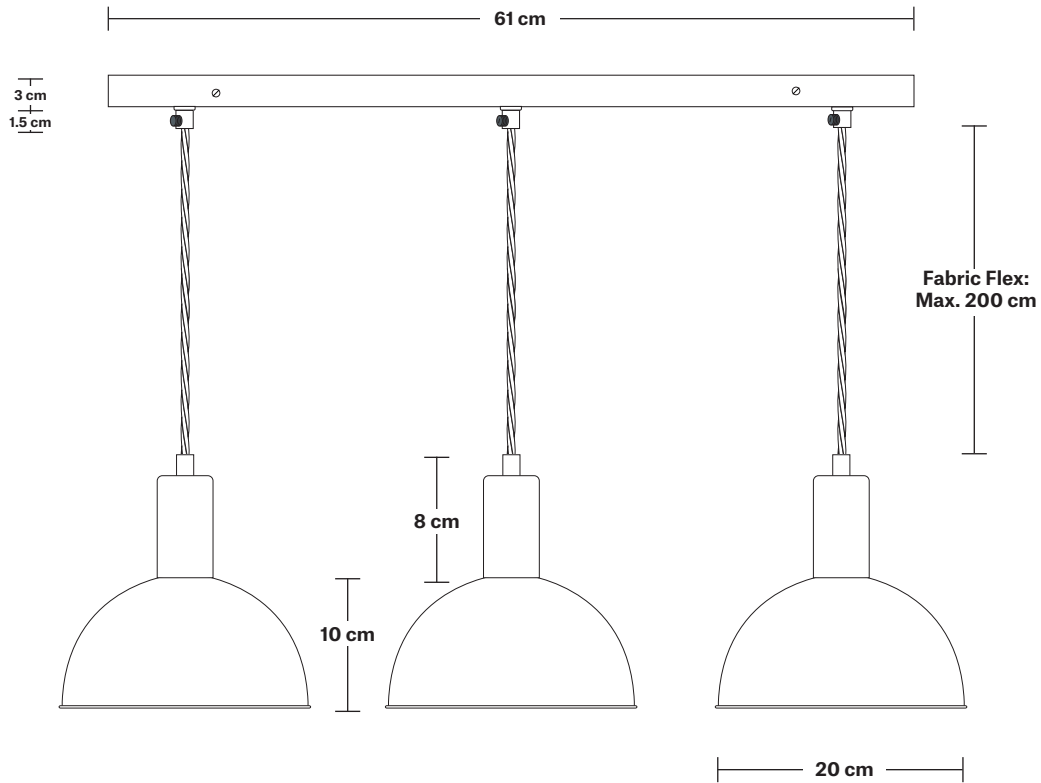

Sleek Dome 3 Wire Outlet Oval Cluster Light - 8 Inch

SPECIFICATIONS

We meet all UK and EU lighting and safety regulations.

Our products are hand finished to ensure an authentic vintage look and therefore they may vary slightly from those shown in the images.

Bulb Required: Standard screw (E27) fitting, max 25W.

Shade Weight: 0.4 kg

Rose Weight: 1.25 kg

Holder Weight: 0.25 kg

Maximum Weight: 3.1 kg

INFORMATION

Product Code: SL-D8-3WOCL

Finishes: Pewter, Copper & Pewter, Brass & Pewter.

Ready to be installed, installation required.

Wall mount screws not included.

Holders Available: Brass, Pewter.

Flex: 2m Black Twisted Fabric Flex.

Ceiling Rose: Pewter.

DIMENSIONS

H: 221.5 cm x **W:** 72 cm x **D:** 20 cm

Shade Diameter: 20 cm / 7.8"

Shade Height: 10 cm / 3.9"

Holder Diameter: 4 cm / 1.6"

Holder Height: 8 cm / 3.1"

Ceiling Rose Width: 12 cm / 4.7"

Ceiling Rose Depth: 61 cm / 24"

Ceiling Rose Height: 3 cm / 1.8"

INDUSTVILLE