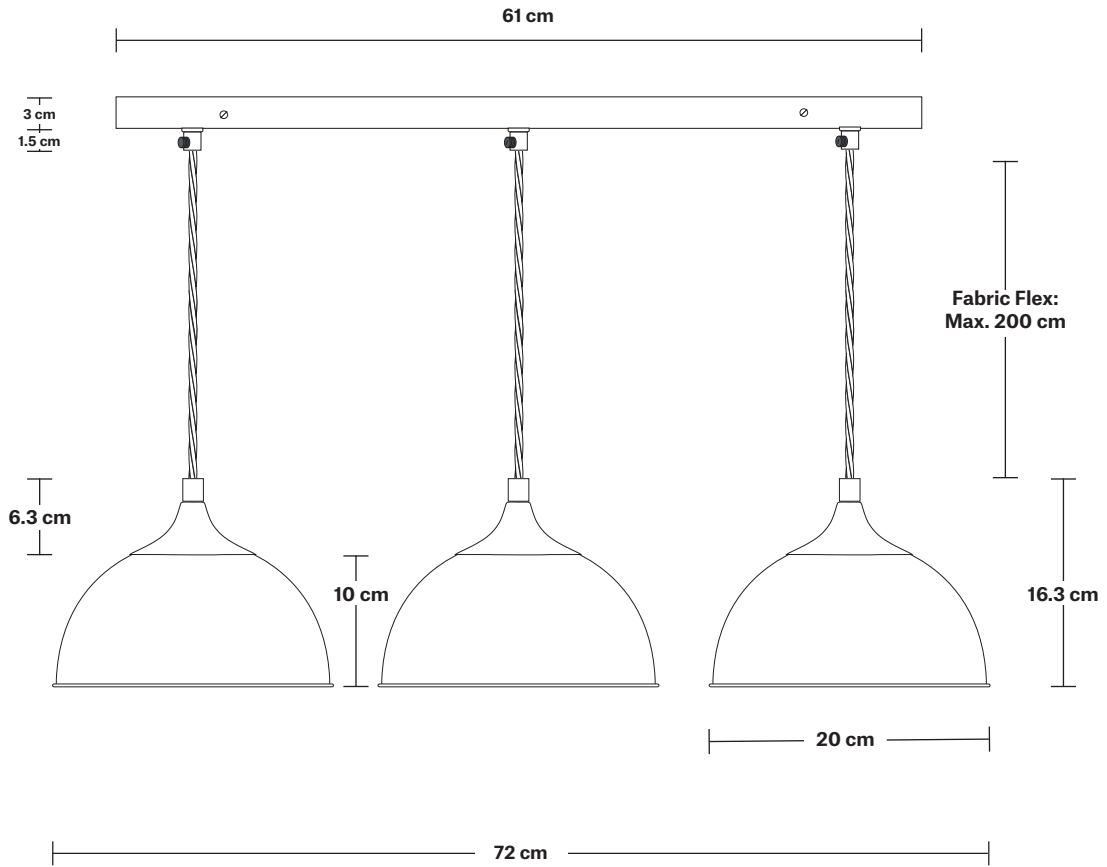

## DIMENSIONS

**H:** 219 cm x **W:** 72 cm x **D:** 20 cm

**Shade Diameter:** 20 cm / 8"

**Shade Height:** 10 cm / 4"

**Holder Diameter:** 9.5 cm / 3.7"

**Holder Height:** 6.3 cm / 2.5"

**Ceiling Rose Width:** 12 cm / 4.7"

**Ceiling Rose Depth:** 61 cm / 24"

**Ceiling Rose Height:** 3 cm / 1.8"

## Chelsea Dome 3 Wire Oval Cluster Light - 8 Inch

SPECIFICATIONS	INFORMATION	DIMENSIONS
<p>We meet all UK and EU lighting and safety regulations.</p>	<p><b>Product Code:</b> CH-D8-3WOCL</p>	<p><b>H:</b> 219 cm x <b>W:</b> 72 cm x <b>D:</b> 20 cm</p>
<p>Our products are hand finished to ensure an authentic vintage look and therefore they may vary slightly from those shown in the images.</p>	<p><b>Finishes:</b> Pewter, Copper &amp; Pewter, Brass &amp; Pewter</p>	<p><b>Shade Diameter:</b> 20 cm / 8"</p>
<p><b>Bulb Required:</b> Standard screw (E27) fitting, max 40W.</p>	<p>Ready to be installed, installation required.</p>	<p><b>Shade Height:</b> 10 cm / 4"</p>
<p><b>Shade Weight:</b> 0.4 kg</p>	<p>Wall mount screws not included.</p>	<p><b>Holder Diameter:</b> 9.5 cm / 3.7"</p>
<p><b>Holder Weight:</b> 0.15 kg</p>	<p><b>Holders Available:</b> Brass, Pewter.</p>	<p><b>Holder Height:</b> 6.3 cm / 2.5"</p>
<p><b>Maximum Weight:</b> 3.1 kg</p>	<p><b>Flex:</b> 2m Black Twisted Fabric Flex.</p>	<p><b>Ceiling Rose Width:</b> 12 cm / 4.7"</p>
	<p><b>Ceiling Rose:</b> Pewter.</p>	<p><b>Ceiling Rose Depth:</b> 61 cm / 24"</p>
		<p><b>Ceiling Rose Height:</b> 3 cm / 1.2"</p>

### DIMENSIONS

**H:** 3 cm x **W:** 12 cm x **D:** 61 cm

**Ceiling Rose Width:** 12 cm / 4.7"

**Ceiling Rose Depth:** 61 cm / 24"

**Ceiling Rose Height:** 3 cm / 1.2"