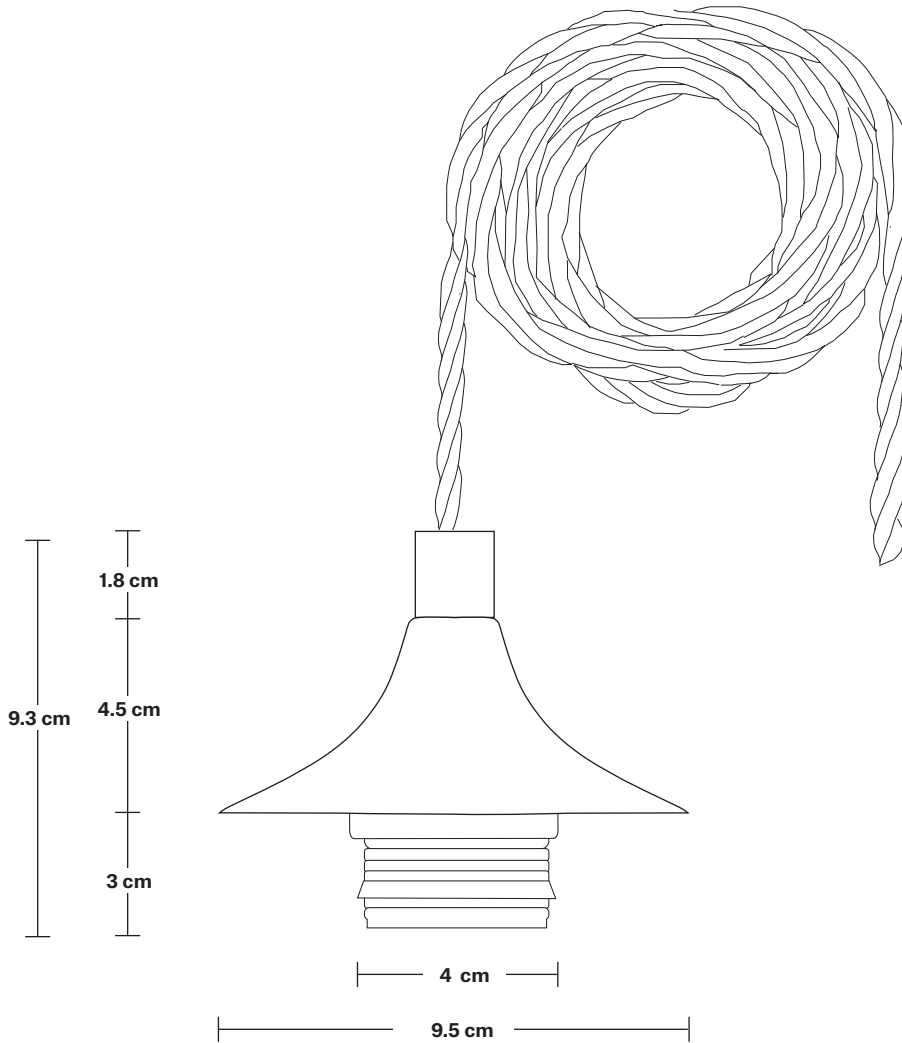

## DIMENSIONS

**H:** 219 cm x **W:** 72 cm x **D:** 20 cm

**Shade Diameter:** 20 cm / 8"

**Shade Height:** 10 cm / 4"

**Holder Diameter:** 9.5 cm / 3.7"

**Holder Height:** 6.3 cm / 2.5"

**Ceiling Rose Width:** 12 cm / 4.7"

## Chelsea Dome 3 Wire Oval Cluster Light - 8 Inch

SPECIFICATIONS	INFORMATION	DIMENSIONS
<p>We meet all UK and EU lighting and safety regulations.</p>	<p><b>Product Code:</b> CH-D8-3WOCL</p>	<p><b>H:</b> 219 cm x <b>W:</b> 72 cm x <b>D:</b> 20 cm</p>
<p>Our products are hand finished to ensure an authentic vintage look and therefore they may vary slightly from those shown in the images.</p>	<p><b>Finishes:</b> Pewter, Copper &amp; Pewter, Brass &amp; Pewter</p>	<p><b>Shade Diameter:</b> 20 cm / 8"</p>
<p><b>Bulb Required:</b> Standard screw (E27) fitting, max 40W.</p>	<p>Ready to be installed, installation required.</p>	<p><b>Shade Height:</b> 10 cm / 4"</p>
<p><b>Shade Weight:</b> 0.4 kg</p>	<p>Wall mount screws not included.</p>	<p><b>Holder Diameter:</b> 9.5 cm / 3.7"</p>
<p><b>Holder Weight:</b> 0.15 kg</p>	<p><b>Holders Available:</b> Brass, Pewter.</p>	<p><b>Holder Height:</b> 6.3 cm / 2.5"</p>
<p><b>Maximum Weight:</b> 3.1 kg</p>	<p><b>Flex:</b> 2m Black Twisted Fabric Flex.</p>	<p><b>Ceiling Rose Width:</b> 12 cm / 4.7"</p>
	<p><b>Ceiling Rose:</b> Pewter.</p>	<p><b>Ceiling Rose Depth:</b> 61 cm / 24"</p>
		<p><b>Ceiling Rose Height:</b> 3 cm / 1.2"</p>

### DIMENSIONS

**H:** 3 cm x **W:** 12 cm x **D:** 61 cm

**Ceiling Rose Width:** 12 cm / 4.7"

**Ceiling Rose Depth:** 61 cm / 24"

**Ceiling Rose Height:** 3 cm / 1.2"

### DIMENSIONS

**H:** 10 cm x **W:** 20 cm x **D:** 20 cm

**Shade Diameter:** 20 cm / 8"

**Shade Height:** 10 cm / 4"