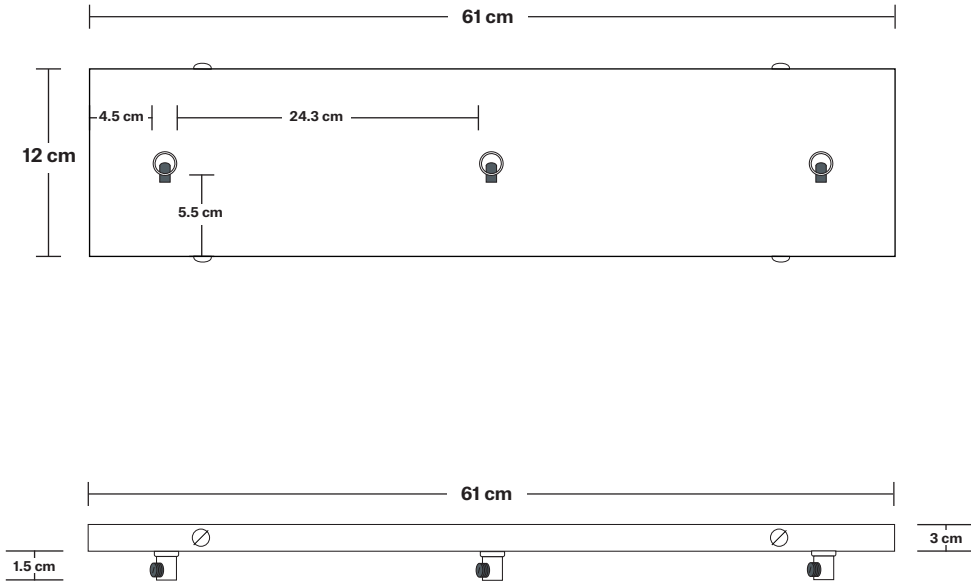

Rectangular Ceiling Rose - 3 Outlet - Pewter

SPECIFICATIONS	INFORMATION	DIMENSIONS
We meet all UK and EU lighting and safety regulations.	Product Code: RE-CR30-P	H: 3 cm x W: 12 cm x D: 61 cm
Our products are hand finished to ensure an authentic vintage look and therefore they may vary slightly from those shown in the images.	Finishes: Pewter.	Ceiling Rose Width: 12 cm / 4.7"
Weight: 1.25 kg	Ready to be installed, installation required.	Ceiling Rose Depth: 61 cm / 24"
	Wall mount screws not included.	Ceiling Rose Height: 3 cm / 1.8"