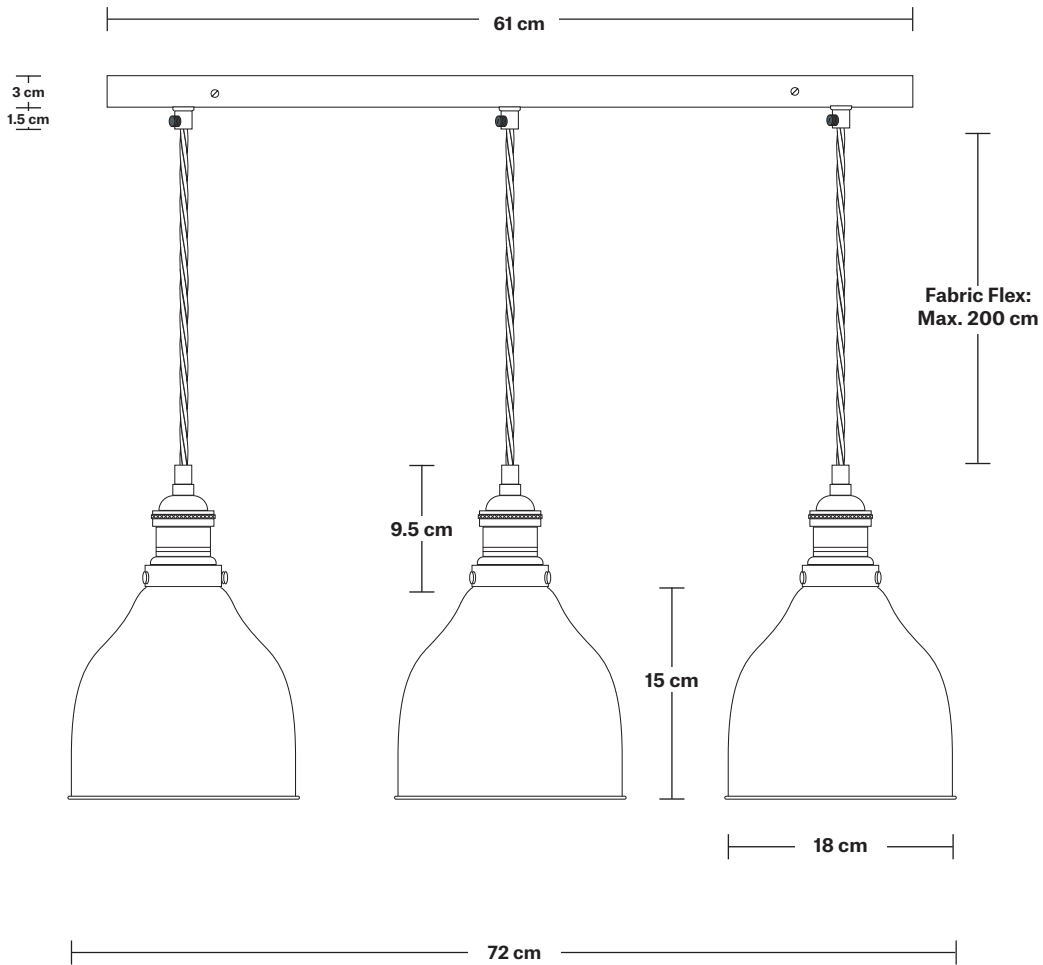

Shade Diameter: 18 cm / 7.1"

Shade Height (no holder): 15 cm / 5.9"

Holder Diameter: 6 cm / 2.4"

Holder Height: 11 cm / 4.3"

Ceiling Rose Width: 12 cm / 4.7"

Ceiling Rose Depth: 61 cm / 24"

Ceiling Rose Height: 3 cm / 1.8"

Rectangular Ceiling Rose - 3 Outlet - Pewter

| SPECIFICATIONS | INFORMATION | DIMENSIONS |
|--|--|---|
| <p>We meet all UK and EU lighting and safety regulations.</p> | <p>Product Code: RE-CR30-P</p> | <p>H: 3 cm x W: 12 cm x D: 61 cm</p> |
| <p>Our products are hand finished to ensure an authentic vintage look and therefore they may vary slightly from those shown in the images.</p> | <p>Finishes: Pewter.</p> | <p>Ceiling Rose Width: 12 cm / 4.7"</p> |
| <p>Weight: 1.25 kg</p> | <p>Ready to be installed, installation required.</p> | <p>Ceiling Rose Depth: 61 cm / 24"</p> |
| | <p>Wall mount screws not included.</p> | <p>Ceiling Rose Height: 3 cm / 1.8"</p> |

Shade Diameter: 18 cm / 7.1"

Shade Height (no holder): 15 cm / 5.9"

Holder Diameter: 6 cm / 2.4"

Holder Height: 11 cm / 4.3"

Ceiling Rose Width: 12 cm / 4.7"

Ceiling Rose Depth: 61 cm / 24"

Ceiling Rose Height: 3 cm / 1.2"

DIMENSIONS

H: 15 cm x **W:** 18 cm x **D:** 18 cm

Shade Diameter: 18 cm / 7"

Shade Height: 15 cm / 6.1"