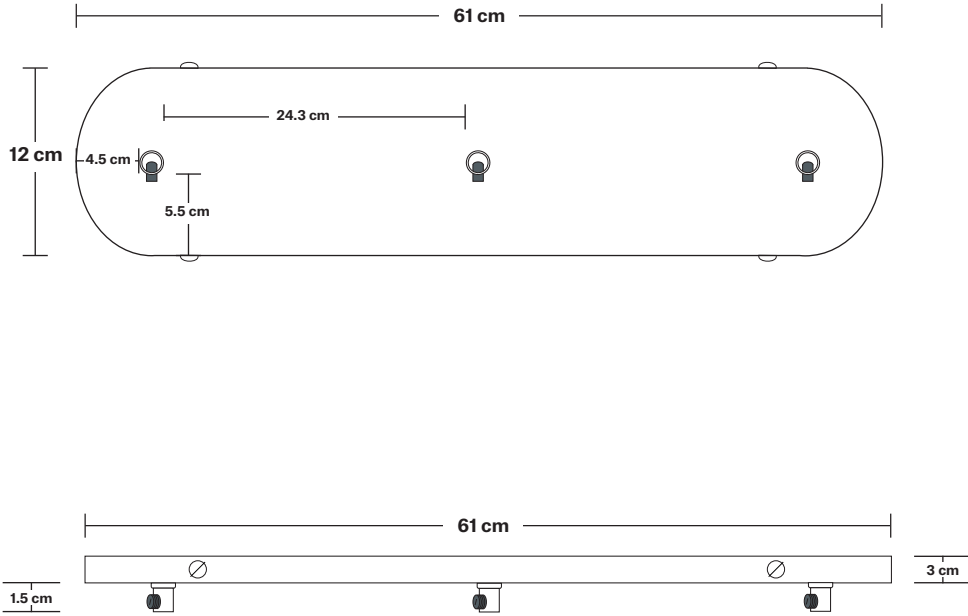

Shade Diameter: 18 cm / 7.1"

Shade Height (no holder): 15 cm / 5.9"

Holder Diameter: 6 cm / 2.4"

Holder Height: 11 cm / 4.3"

Ceiling Rose Width: 12 cm / 4.7"

Ceiling Rose Depth: 61 cm / 24"

Ceiling Rose Height: 3 cm / 1.2"

Ceiling Rose Width: 12 cm / 4.7"

Ceiling Rose Depth: 61 cm / 24"

Ceiling Rose Height: 3 cm / 1.2"

Brooklyn Cord Set ES E27 Bulb Holder - Fabric Flex - 2m - Without Ceiling Rose

SPECIFICATIONS

We meet all UK and EU lighting and safety regulations.

H: 213 cm x **W:** 6 cm x **D:** 6 cm

Holder Diameter: 6 cm / 2.5"

Holder Height: 11 cm / 4.3"

18 cm

4 cm

Cone Shade - 7 Inch

SPECIFICATIONS

We meet all UK and EU lighting and safety regulations.

DIMENSIONS

H: 15 cm x **W:** 18 cm x **D:** 18 cm

Shade Diameter: 18 cm / 7"

Shade Height: 15 cm / 6.1"