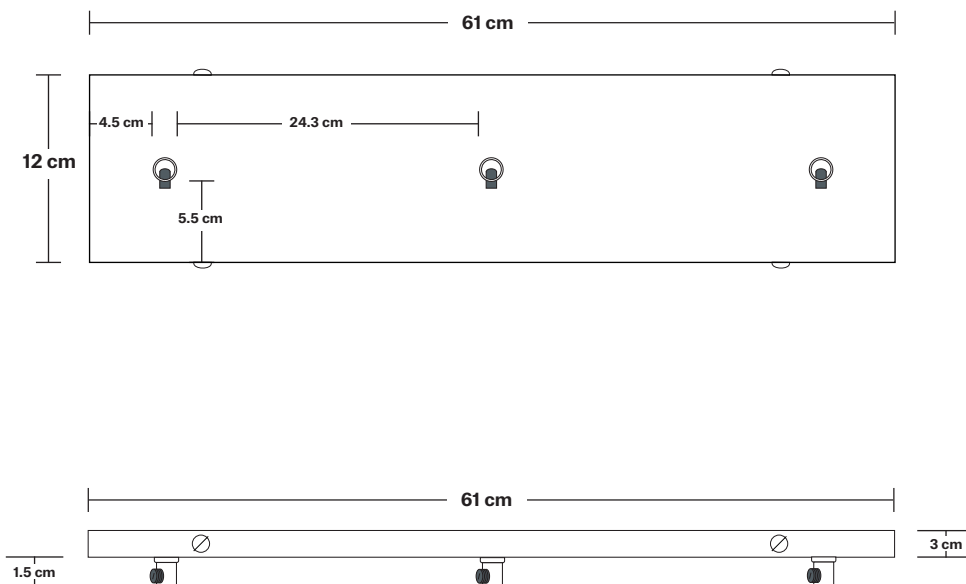

Shade Diameter: 18 cm / 7.1"

Shade Height (no holder): 15 cm / 5.9"

Holder Diameter: 6 cm / 2.4"

Holder Height: 11 cm / 4.3"

Ceiling Rose Width: 12 cm / 4.7"

Ceiling Rose Depth: 61 cm / 24"

Ceiling Rose Height: 3 cm / 1.8"

Rectangular Ceiling Rose - 3 Outlet - Pewter

| SPECIFICATIONS | INFORMATION | DIMENSIONS |
|--|--|---|
| <p>We meet all UK and EU lighting and safety regulations.</p> | <p>Product Code: RE-CR30-P</p> | <p>H: 3 cm x W: 12 cm x D: 61 cm</p> |
| <p>Our products are hand finished to ensure an authentic vintage look and therefore they may vary slightly from those shown in the images.</p> | <p>Finishes: Pewter.</p> | <p>Ceiling Rose Width: 12 cm / 4.7"</p> |
| <p>Weight: 1.25 kg</p> | <p>Ready to be installed, installation required.</p> | <p>Ceiling Rose Depth: 61 cm / 24"</p> |
| | <p>Wall mount screws not included.</p> | <p>Ceiling Rose Height: 3 cm / 1.8"</p> |

H: 213 cm x **W:** 6 cm x **D:** 6 cm

Holder Diameter: 6 cm / 2.5"

Holder Height: 11 cm / 4.3"

18 cm

4 cm

Cone Shade - 7 Inch

SPECIFICATIONS

We meet all UK and EU lighting and safety regulations.

DIMENSIONS

H: 15 cm x **W:** 18 cm x **D:** 18 cm

Shade Diameter: 18 cm / 7"

Shade Height: 15 cm / 6.1"