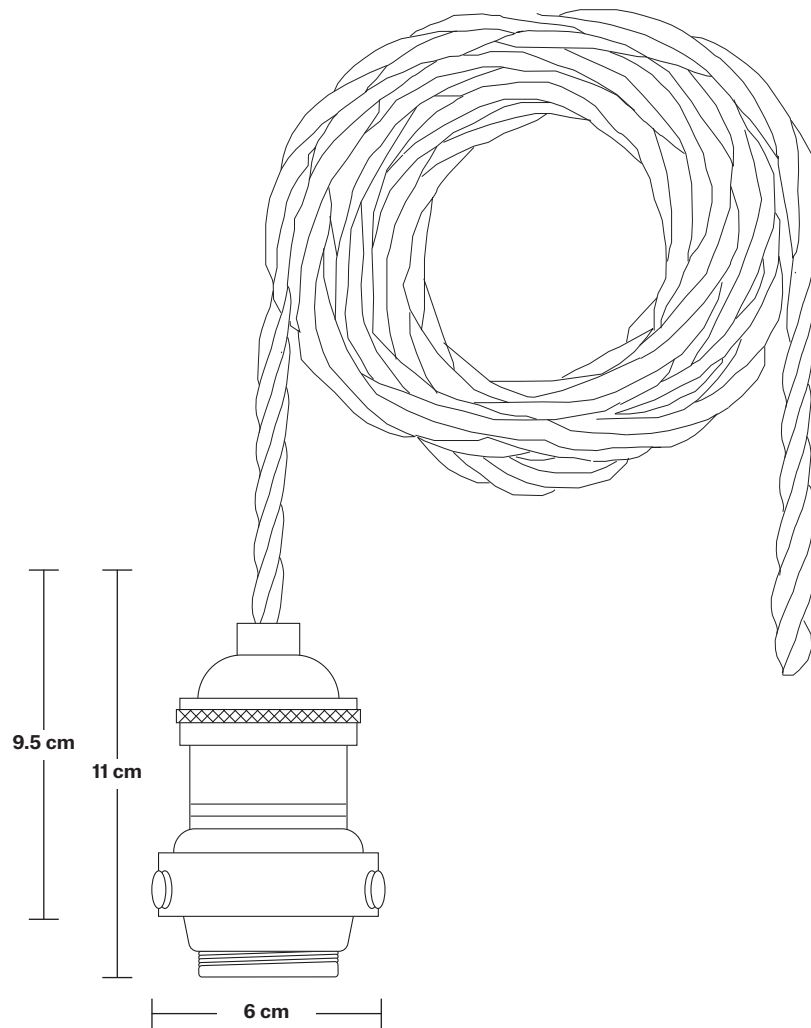

Shade Diameter: 18 cm / 7.1"

Shade Height (no holder): 15 cm / 5.9"

Holder Diameter: 6 cm / 2.4"

Holder Height: 11 cm / 4.3"

Ceiling Rose Width: 12 cm / 4.7"

Ceiling Rose Depth: 61 cm / 24"

Ceiling Rose Height: 3 cm / 1.2"

Weight: 1.15 kg

INFORMATION

Product Code: RE-O-CR30-P

Finishes: Pewter.

Ready to be installed, installation required.

Wall mount screws not included.

DIMENSIONS

H: 3 cm x **W:** 12 cm x **D:** 61 cm

Ceiling Rose Width: 12 cm / 4.7"

Ceiling Rose Depth: 61 cm / 24"

Ceiling Rose Height: 3 cm / 1.2"

Brooklyn Cord Set ES E27 Bulb Holder - Fabric Flex - 2m - Without Ceiling Rose

SPECIFICATIONS

We meet all UK and EU lighting and safety regulations.

DIMENSIONS

H: 15 cm x **W:** 18 cm x **D:** 18 cm

Shade Diameter: 18 cm / 7"

Shade Height: 15 cm / 6.1"