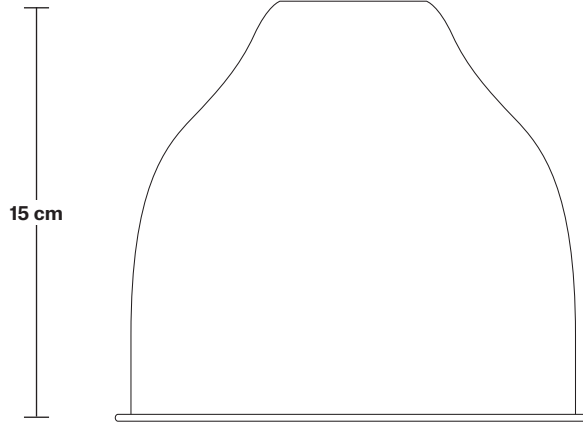

Shade Diameter: 18 cm / 7.1"

Shade Height (no holder): 15 cm / 5.9"

Holder Diameter: 6 cm / 2.4"

Holder Height: 11 cm / 4.3"

Ceiling Rose Width: 12 cm / 4.7"

Ceiling Rose Depth: 61 cm / 24"

Ceiling Rose Height: 3 cm / 1.2"

Ceiling Rose Width: 12 cm / 4.7"

Ceiling Rose Depth: 61 cm / 24"

Ceiling Rose Height: 3 cm / 1.2"

Brooklyn Cord Set ES E27 Bulb Holder - Fabric Flex - 2m - Without Ceiling Rose

SPECIFICATIONS

We meet all UK and EU lighting and safety regulations.

H: 213 cm x **W:** 6 cm x **D:** 6 cm

Holder Diameter: 6 cm / 2.5"

Holder Height: 11 cm / 4.3"

18 cm

4 cm

Cone Shade - 7 Inch

SPECIFICATIONS

We meet all UK and EU lighting and safety regulations.

DIMENSIONS

H: 15 cm x **W:** 18 cm x **D:** 18 cm

Shade Diameter: 18 cm / 7"

Shade Height: 15 cm / 6.1"