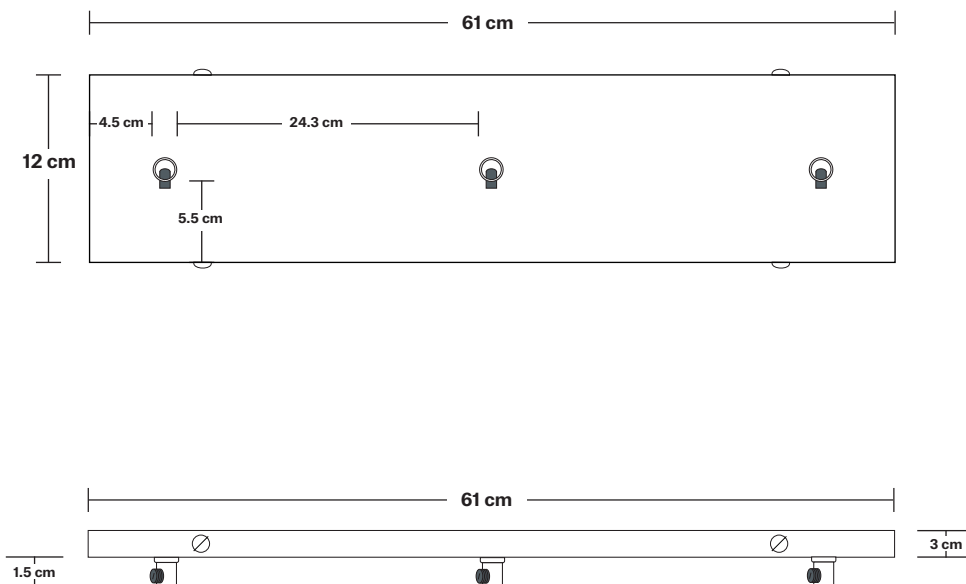

Shade Diameter: 18 cm / 7"

Shade Height: 15 cm / 5.9"

Holder Diameter: 4 cm / 1.6"

Holder Height: 8 cm / 3.1"

Ceiling Rose Width: 12 cm / 4.7"

Ceiling Rose Depth: 61 cm / 24"

Ceiling Rose Height: 3 cm / 1.8"

Rectangular Ceiling Rose - 3 Outlet - Pewter

SPECIFICATIONS	INFORMATION	DIMENSIONS
<p>We meet all UK and EU lighting and safety regulations.</p>	<p>Product Code: RE-CR30-P</p>	<p>H: 3 cm x W: 12 cm x D: 61 cm</p>
<p>Our products are hand finished to ensure an authentic vintage look and therefore they may vary slightly from those shown in the images.</p>	<p>Finishes: Pewter.</p>	<p>Ceiling Rose Width: 12 cm / 4.7"</p>
<p>Weight: 1.25 kg</p>	<p>Ready to be installed, installation required.</p>	<p>Ceiling Rose Depth: 61 cm / 24"</p>
	<p>Wall mount screws not included.</p>	<p>Ceiling Rose Height: 3 cm / 1.8"</p>

Weight: 0.35 kg

INFORMATION

Product Code: C7-SO

Finishes: Brass, Pewter, Copper.

DIMENSIONS

H: 15 cm x **W:** 18 cm x **D:** 18 cm

Shade Diameter: 18 cm / 7"

Shade Height: 15 cm / 6.1"