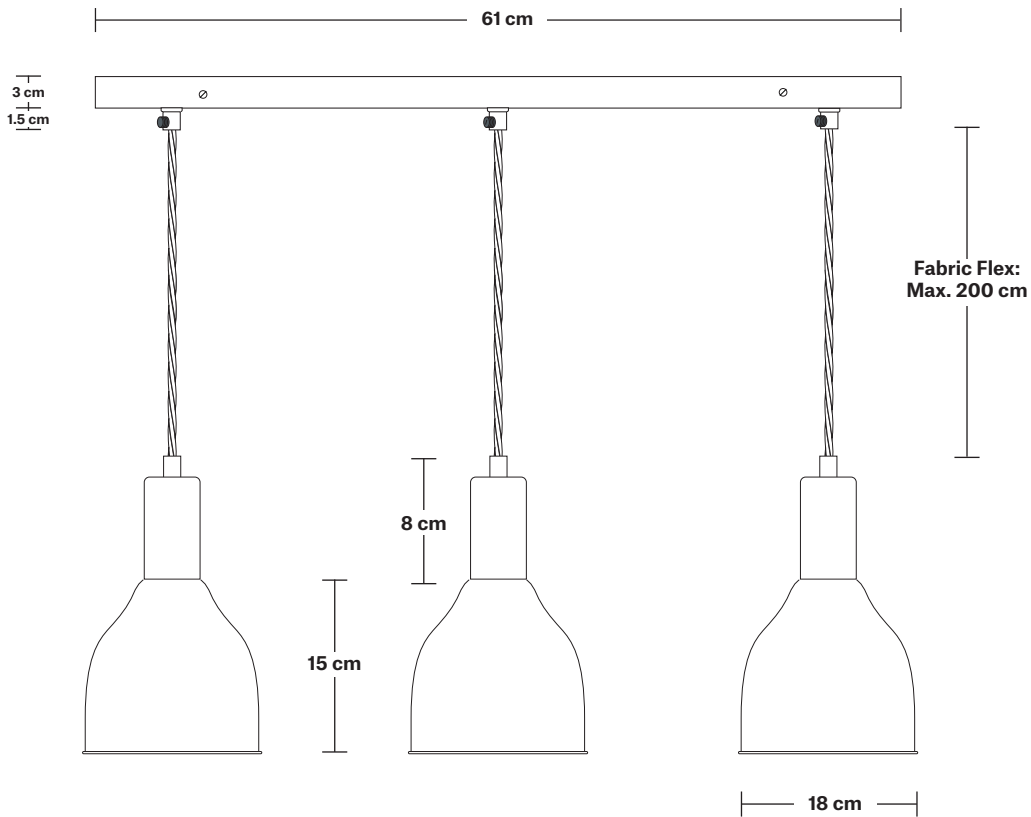

Shade Diameter: 18 cm / 7"

Shade Height: 15 cm / 5.9"

Holder Diameter: 4 cm / 1.6"

Holder Height: 8 cm / 3.1"

Ceiling Rose Width: 12 cm / 4.7"

Ceiling Rose Depth: 61 cm / 24"

Ceiling Rose Height: 3 cm / 1.8"

Rectangular Ceiling Rose - 3 Outlet - Pewter

SPECIFICATIONS	INFORMATION	DIMENSIONS
<p>We meet all UK and EU lighting and safety regulations.</p>	<p>Product Code: RE-CR30-P</p>	<p>H: 3 cm x W: 12 cm x D: 61 cm</p>
<p>Our products are hand finished to ensure an authentic vintage look and therefore they may vary slightly from those shown in the images.</p>	<p>Finishes: Pewter.</p>	<p>Ceiling Rose Width: 12 cm / 4.7"</p>
<p>Weight: 1.25 kg</p>	<p>Ready to be installed, installation required.</p>	<p>Ceiling Rose Depth: 61 cm / 24"</p>
	<p>Wall mount screws not included.</p>	<p>Ceiling Rose Height: 3 cm / 1.8"</p>

Sleek Cone 3 Wire Outlet Oval Cluster Light - 7 Inch

SPECIFICATIONS

We meet all UK and EU lighting and safety regulations.

Our products are hand finished to ensure an authentic vintage look and therefore they may vary slightly from those shown in the images.