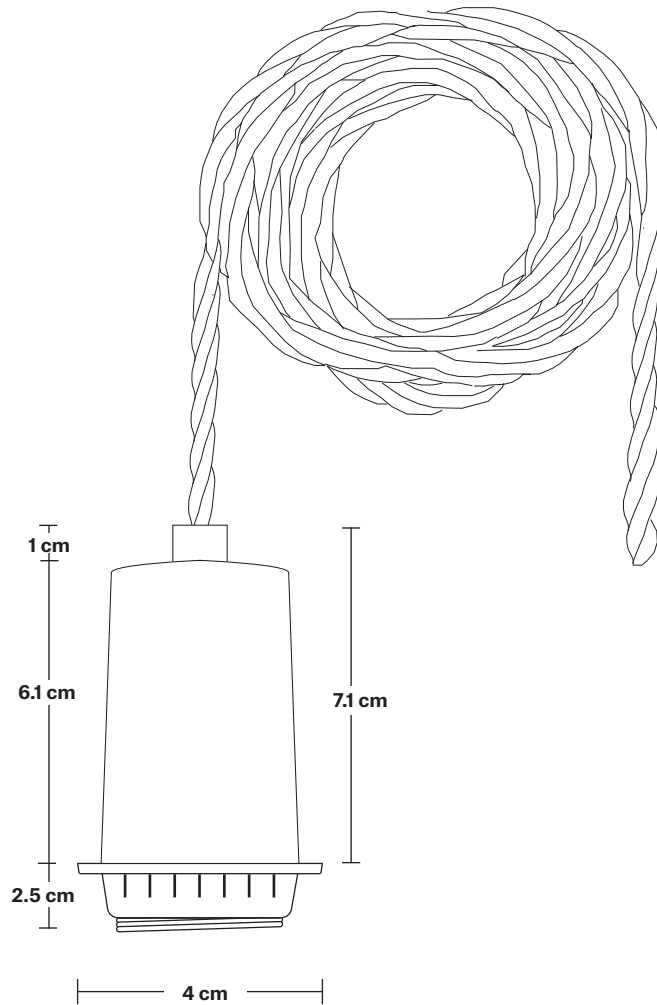

Shade Diameter: 18 cm / 7"

Shade Height: 15 cm / 5.9"

Holder Diameter: 4 cm / 1.6"

Holder Height: 8 cm / 3.1"

Ceiling Rose Width: 12 cm / 4.7"

Ceiling Rose Depth: 61 cm / 24"

Ceiling Rose Height: 3 cm / 1.8"

Weight: 1.15 kg

INFORMATION

Product Code: RE-O-CR30-P

Finishes: Pewter.

Ready to be installed, installation required.

Wall mount screws not included.

DIMENSIONS

H: 3 cm x **W:** 12 cm x **D:** 61 cm

Ceiling Rose Width: 12 cm / 4.7"

Ceiling Rose Depth: 61 cm / 24"

Ceiling Rose Height: 3 cm / 1.2"

Sleek Edison Cord Set ES E27 Bulb Holder - Fabric Flex - 2m - Without Ceiling Rose

SPECIFICATIONS

We meet all UK and EU lighting and safety regulations.

Weight: 0.35 kg

INFORMATION

Product Code: C7-SO

Finishes: Brass, Pewter, Copper.

DIMENSIONS

H: 15 cm x **W:** 18 cm x **D:** 18 cm

Shade Diameter: 18 cm / 7"

Shade Height: 15 cm / 6.1"