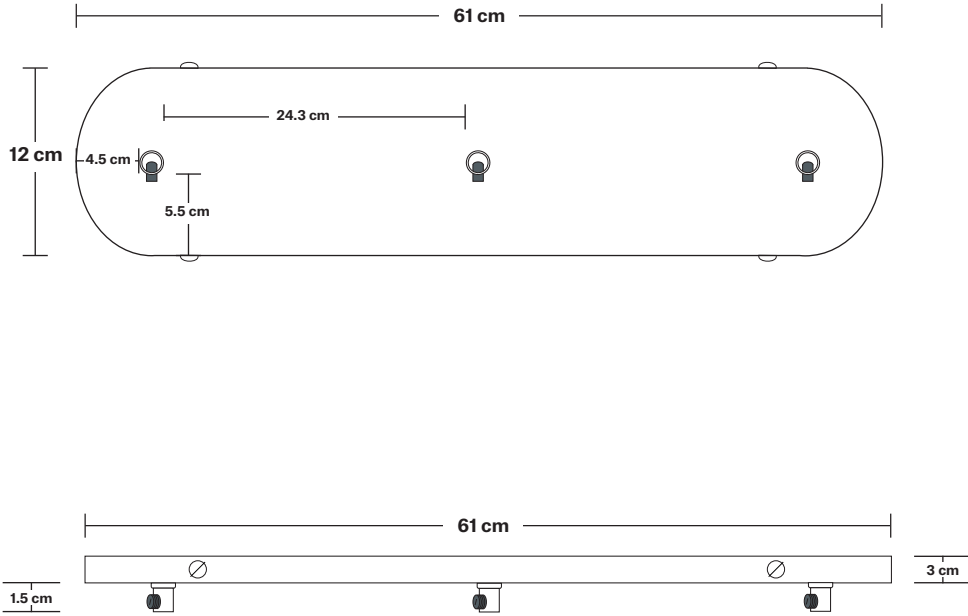

Rectangular Oval Ceiling Rose - 3 Outlet - Pewter

SPECIFICATIONS

We meet all UK and EU lighting and safety regulations.

Our products are hand finished to ensure an authentic vintage look and therefore they may vary slightly from those shown in the images.

Weight: 1.15 kg

INFORMATION

Product Code: RE-O-CR30-P

Finishes: Pewter.

Ready to be installed, installation required.

Wall mount screws not included.

DIMENSIONS

H: 3 cm x **W:** 12 cm x **D:** 61 cm

Ceiling Rose Width: 12 cm / 4.7"

Ceiling Rose Depth: 61 cm / 24"

Ceiling Rose Height: 3 cm / 1.2"