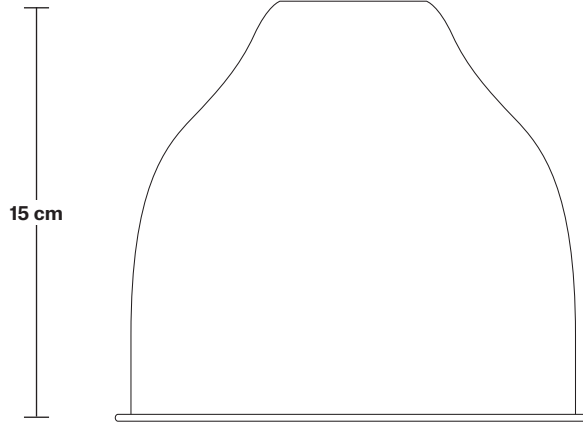

Shade Diameter: 18 cm / 7"

Shade Height: 15 cm / 5.9"

Holder Diameter: 4 cm / 1.6"

Holder Height: 8 cm / 3.1"

Ceiling Rose Width: 12 cm / 4.7"

Ceiling Rose Depth: 61 cm / 24"

Ceiling Rose Height: 3 cm / 1.8"

Ceiling Rose Width: 12 cm / 4.7"

Ceiling Rose Depth: 61 cm / 24"

Ceiling Rose Height: 3 cm / 1.2"

Sleek Edison Cord Set ES E27 Bulb Holder - Fabric Flex - 2m - Without Ceiling Rose

SPECIFICATIONS

We meet all UK and EU lighting and safety regulations.

Holder Diameter: 4 cm / 1.6"

Holder Height: 9.6 cm / 3.8"

18 cm

4 cm

Cone Shade - 7 Inch

SPECIFICATIONS

We meet all UK and EU lighting and safety regulations.

Our products are hand finished to ensure an authentic vintage look and therefore they may vary slightly from those shown in the images.

Weight: 0.35 kg

INFORMATION

Product Code: C7-SO

Finishes: Brass, Pewter, Copper.

DIMENSIONS

H: 15 cm x **W:** 18 cm x **D:** 18 cm

Shade Diameter: 18 cm / 7"

Shade Height: 15 cm / 6.1"