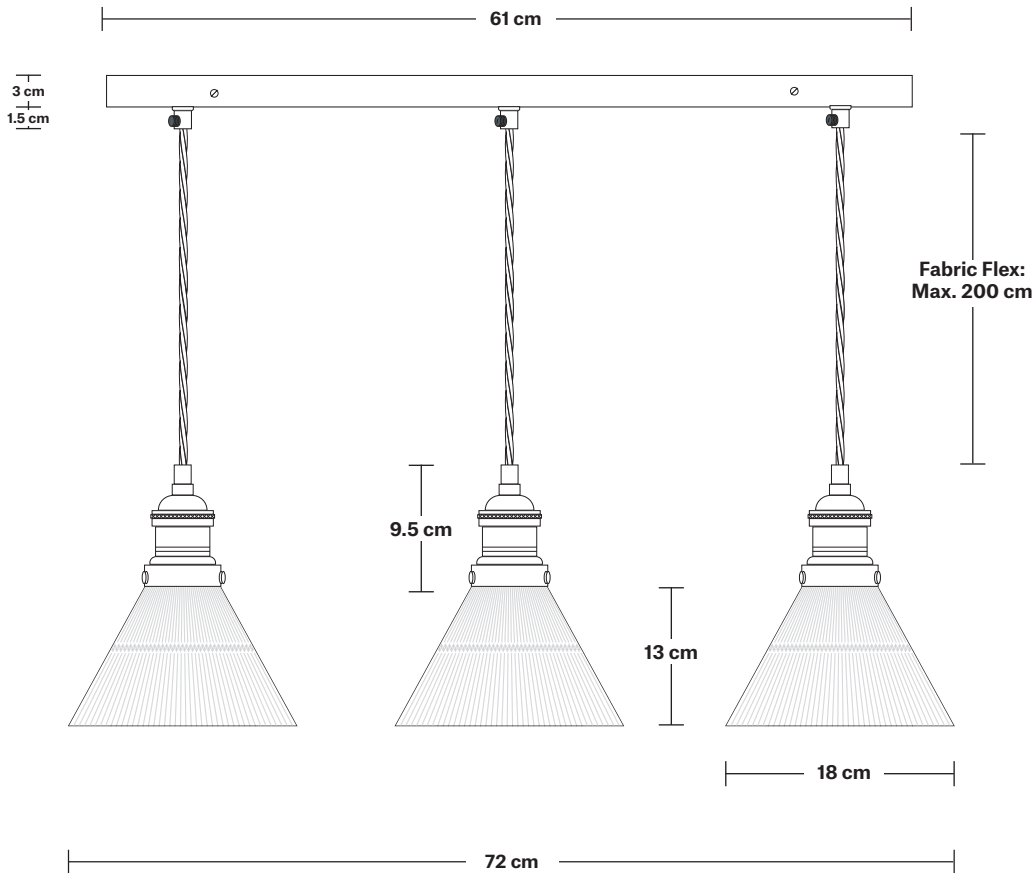

Shade Diameter: 18 cm / 7.1"

Shade Height (no holder): 13 cm / 5.1"

Holder Diameter: 6 cm / 2.4"

Holder Height: 11 cm / 4.3"

Ceiling Rose Width: 12 cm / 4.7"

Ceiling Rose Depth: 61 cm / 24"

Ceiling Rose Height: 3 cm / 1.8"

Weight: 1.25 kg

INFORMATION

Product Code: RE-CR30-P

Finishes: Pewter.

Ready to be installed, installation required.

Wall mount screws not included.

DIMENSIONS

H: 3 cm x **W:** 12 cm x **D:** 61 cm

Ceiling Rose Width: 12 cm / 4.7"

Ceiling Rose Depth: 61 cm / 24"

Ceiling Rose Height: 3 cm / 1.8"

Brooklyn Glass Funnel 3 Wire Outlet Oval Cluster Light - 7 Inch

SPECIFICATIONS

We meet all UK and EU lighting and safety regulations.

Holder Diameter: 6 cm / 2.4"

Holder Height: 11 cm / 4.3"

Ceiling Rose Width: 12 cm / 4.7"

Ceiling Rose Depth: 61 cm / 24"

Ceiling Rose Height: 3 cm / 1.2"

Rectangular Oval Ceiling Rose - 3 Outlet - Pewter

| SPECIFICATIONS | INFORMATION | DIMENSIONS |
|--|--|---|
| <p>We meet all UK and EU lighting and safety regulations.</p> | <p>Product Code: RE-O-CR30-P</p> | <p>H: 3 cm x W: 12 cm x D: 61 cm</p> |
| <p>Our products are hand finished to ensure an authentic vintage look and therefore they may vary slightly from those shown in the images.</p> | <p>Finishes: Pewter.</p> | <p>Ceiling Rose Width: 12 cm / 4.7"</p> |
| <p>Weight: 1.15 kg</p> | <p>Ready to be installed, installation required.</p> | <p>Ceiling Rose Depth: 61 cm / 24"</p> |
| | <p>Wall mount screws not included.</p> | <p>Ceiling Rose Height: 3 cm / 1.2"</p> |