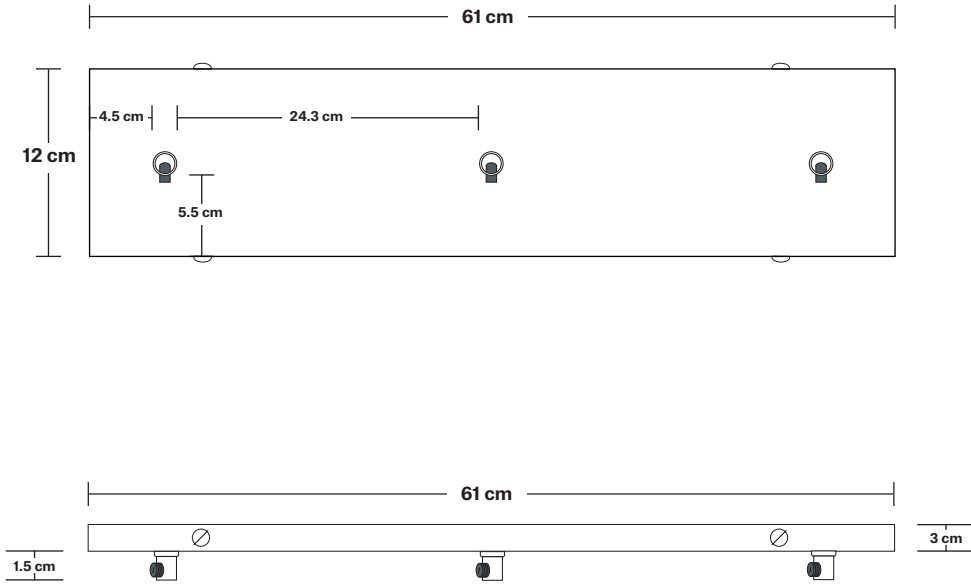

Bulb Required: Standard screw (E27) fitting, max 40W.

Shade Weight: 0.6 kg

Rose Weight: 1.25 kg

Holder Weight: 0.25 kg

Maximum Weight: 3.8 kg

INFORMATION

Product Code: BR-GLF7-3WCL

Finishes: Glass.

Shade Diameter: 18 cm / 7.1"

Shade Height (no holder): 13 cm / 5.1"

Holder Diameter: 6 cm / 2.4"

Holder Height: 11 cm / 4.3"

Ceiling Rose Width: 12 cm / 4.7"

Ceiling Rose Depth: 61 cm / 24"

Ceiling Rose Height: 3 cm / 1.8"

Ceiling Rose Width: 12 cm / 4.7"

Ceiling Rose Depth: 61 cm / 24"

Ceiling Rose Height: 3 cm / 1.8"

Brooklyn Glass Funnel 3 Wire Outlet Oval Cluster Light - 7 Inch

SPECIFICATIONS

We meet all UK and EU lighting and safety regulations.

Holder Diameter: 6 cm / 2.4"

Holder Height: 11 cm / 4.3"

Ceiling Rose Width: 12 cm / 4.7"

Ceiling Rose Depth: 61 cm / 24"

Ceiling Rose Height: 3 cm / 1.2"

Rectangular Oval Ceiling Rose - 3 Outlet - Pewter

| SPECIFICATIONS | INFORMATION | DIMENSIONS |
|--|--|---|
| <p>We meet all UK and EU lighting and safety regulations.</p> | <p>Product Code: RE-O-CR30-P</p> | <p>H: 3 cm x W: 12 cm x D: 61 cm</p> |
| <p>Our products are hand finished to ensure an authentic vintage look and therefore they may vary slightly from those shown in the images.</p> | <p>Finishes: Pewter.</p> | <p>Ceiling Rose Width: 12 cm / 4.7"</p> |
| <p>Weight: 1.15 kg</p> | <p>Ready to be installed, installation required.</p> | <p>Ceiling Rose Depth: 61 cm / 24"</p> |
| | <p>Wall mount screws not included.</p> | <p>Ceiling Rose Height: 3 cm / 1.2"</p> |