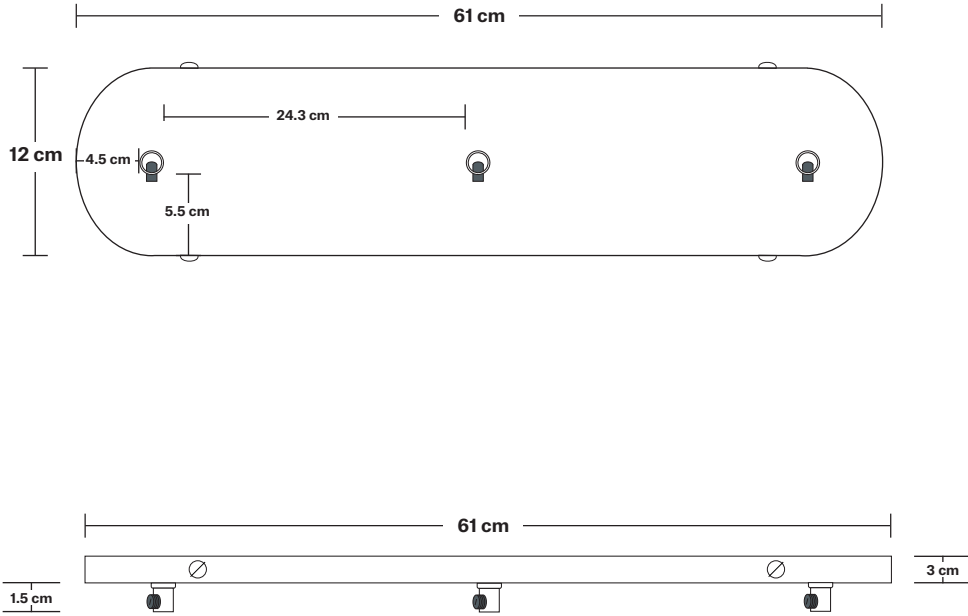

Shade Diameter: 18 cm / 7.1"

Shade Height (no holder): 13 cm / 5.1"

Holder Diameter: 6 cm / 2.4"

Holder Height: 11 cm / 4.3"

Ceiling Rose Width: 12 cm / 4.7"

Ceiling Rose Depth: 61 cm / 24"

Ceiling Rose Height: 3 cm / 1.8"

Ceiling Rose Width: 12 cm / 4.7"

Ceiling Rose Depth: 61 cm / 24"

Ceiling Rose Height: 3 cm / 1.8"

Brooklyn Glass Funnel 3 Wire Outlet Oval Cluster Light - 7 Inch

SPECIFICATIONS

We meet all UK and EU lighting and safety regulations.

Holders Available: Brass, Pewter.

Flex: 2m Black Twisted Fabric Flex.

Ceiling Rose: Pewter.

DIMENSIONS

H: 222.5 cm x **W:** 70 cm x **D:** 18 cm

Shade Diameter: 18 cm / 7.1"

Shade Height (no holder): 13 cm / 5.1"

Holder Diameter: 6 cm / 2.4"

Holder Height: 11 cm / 4.3"

Ceiling Rose Width: 12 cm / 4.7"

Ceiling Rose Depth: 61 cm / 24"

Ceiling Rose Height: 3 cm / 1.2"

Rectangular Oval Ceiling Rose - 3 Outlet - Pewter

| SPECIFICATIONS | INFORMATION | DIMENSIONS |
|--|--|---|
| <p>We meet all UK and EU lighting and safety regulations.</p> | <p>Product Code: RE-O-CR30-P</p> | <p>H: 3 cm x W: 12 cm x D: 61 cm</p> |
| <p>Our products are hand finished to ensure an authentic vintage look and therefore they may vary slightly from those shown in the images.</p> | <p>Finishes: Pewter.</p> | <p>Ceiling Rose Width: 12 cm / 4.7"</p> |
| <p>Weight: 1.15 kg</p> | <p>Ready to be installed, installation required.</p> | <p>Ceiling Rose Depth: 61 cm / 24"</p> |
| | <p>Wall mount screws not included.</p> | <p>Ceiling Rose Height: 3 cm / 1.2"</p> |