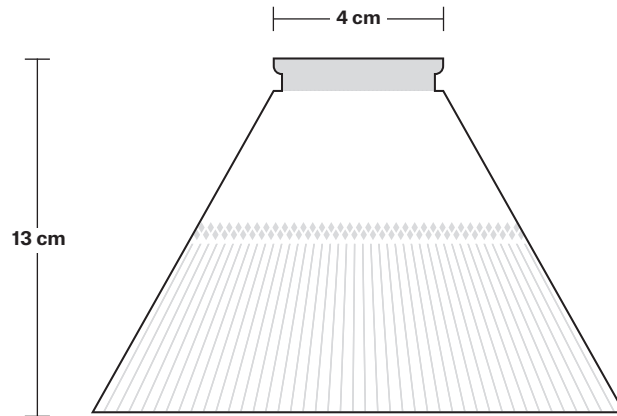

Ceiling Rose Width: 12 cm / 4.7"

Ceiling Rose Depth: 61 cm / 24"

Ceiling Rose Height: 3 cm / 1.8"

Brooklyn Glass Funnel 3 Wire Outlet Oval Cluster Light - 7 Inch

SPECIFICATIONS

We meet all UK and EU lighting and safety regulations.

Holder Diameter: 6 cm / 2.4"

Holder Height: 11 cm / 4.3"

Ceiling Rose Width: 12 cm / 4.7"

Ceiling Rose Depth: 61 cm / 24"

Ceiling Rose Height: 3 cm / 1.2"

Rectangular Oval Ceiling Rose - 3 Outlet - Pewter

| SPECIFICATIONS | INFORMATION | DIMENSIONS |
|--|--|---|
| <p>We meet all UK and EU lighting and safety regulations.</p> | <p>Product Code: RE-O-CR30-P</p> | <p>H: 3 cm x W: 12 cm x D: 61 cm</p> |
| <p>Our products are hand finished to ensure an authentic vintage look and therefore they may vary slightly from those shown in the images.</p> | <p>Finishes: Pewter.</p> | <p>Ceiling Rose Width: 12 cm / 4.7"</p> |
| <p>Weight: 1.15 kg</p> | <p>Ready to be installed, installation required.</p> | <p>Ceiling Rose Depth: 61 cm / 24"</p> |
| | <p>Wall mount screws not included.</p> | <p>Ceiling Rose Height: 3 cm / 1.2"</p> |

Flex: 2m Black Twisted Fabric Flex.

Ceiling Rose: Pewter.

DIMENSIONS

H: 213 cm x **W:** 6 cm x **D:** 6 cm

Holder Diameter: 6 cm / 2.5"

Holder Height: 11 cm / 4.3"

18 cm

Glass Funnel - 7 Inch

Weight: 0.6 kg

INFORMATION

Product Code: GLF7-SO

Finishes: Glass.

DIMENSIONS

H: 13 cm x **W:** 18 cm x **D:** 18 cm

Shade Diameter: 18 cm / 7"

Shade Height: 13 cm / 5.3"