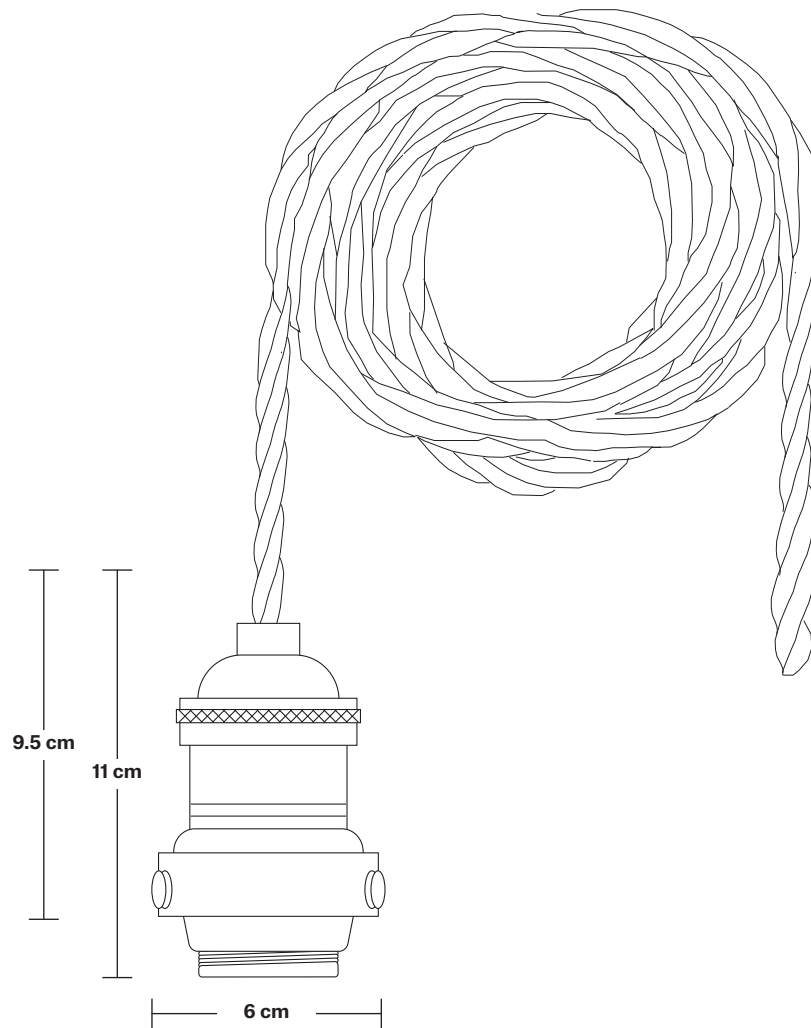

Ceiling Rose Width: 12 cm / 4.7"

Ceiling Rose Depth: 61 cm / 24"

Ceiling Rose Height: 3 cm / 1.8"

Brooklyn Glass Funnel 3 Wire Outlet Oval Cluster Light - 7 Inch

SPECIFICATIONS

We meet all UK and EU lighting and safety regulations.

Holders Available: Brass, Pewter.

Flex: 2m Black Twisted Fabric Flex.

Ceiling Rose: Pewter.

DIMENSIONS

H: 222.5 cm x **W:** 70 cm x **D:** 18 cm

Shade Diameter: 18 cm / 7.1"

Shade Height (no holder): 13 cm / 5.1"

Holder Diameter: 6 cm / 2.4"

Holder Height: 11 cm / 4.3"

Ceiling Rose Width: 12 cm / 4.7"

Ceiling Rose Depth: 61 cm / 24"

Ceiling Rose Height: 3 cm / 1.2"

Rectangular Oval Ceiling Rose - 3 Outlet - Pewter

| SPECIFICATIONS | INFORMATION | DIMENSIONS |
|--|--|---|
| <p>We meet all UK and EU lighting and safety regulations.</p> | <p>Product Code: RE-O-CR30-P</p> | <p>H: 3 cm x W: 12 cm x D: 61 cm</p> |
| <p>Our products are hand finished to ensure an authentic vintage look and therefore they may vary slightly from those shown in the images.</p> | <p>Finishes: Pewter.</p> | <p>Ceiling Rose Width: 12 cm / 4.7"</p> |
| <p>Weight: 1.15 kg</p> | <p>Ready to be installed, installation required.</p> | <p>Ceiling Rose Depth: 61 cm / 24"</p> |
| | <p>Wall mount screws not included.</p> | <p>Ceiling Rose Height: 3 cm / 1.2"</p> |

Flex: 2m Black Twisted Fabric Flex.

Ceiling Rose: Pewter.

DIMENSIONS

H: 213 cm x **W:** 6 cm x **D:** 6 cm

Holder Diameter: 6 cm / 2.5"

Holder Height: 11 cm / 4.3"

18 cm

Glass Funnel - 7 Inch