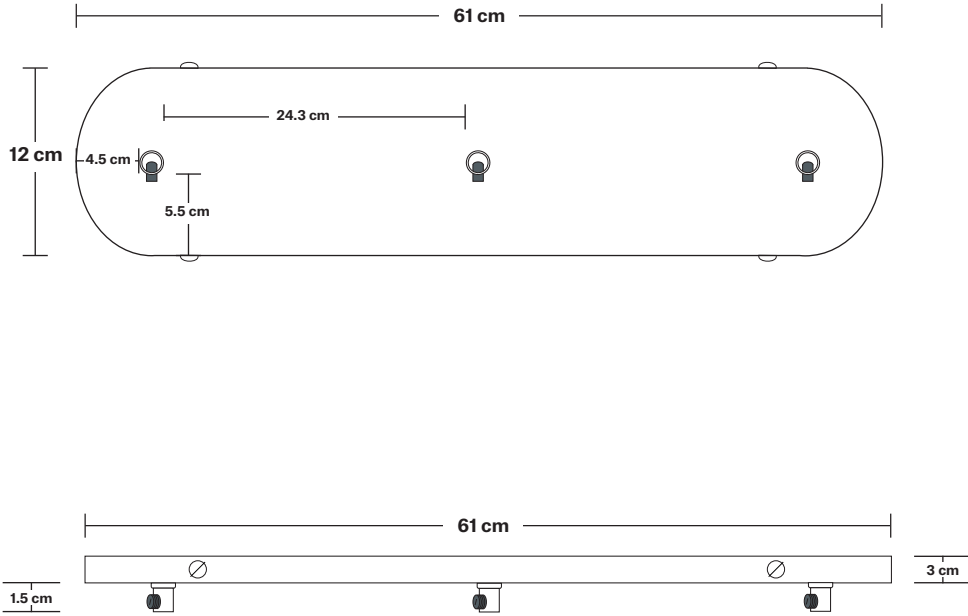

Ceiling Rose Width: 12 cm / 4.7"

Ceiling Rose Depth: 61 cm / 24"

Ceiling Rose Height: 3 cm / 1.8"

Brooklyn Glass Dome 3 Wire Outlet Oval Cluster Light - 8 Inch

SPECIFICATIONS

We meet all UK and EU lighting and safety regulations.

Holders Available: Brass, Pewter.

Flex: 2m Black Twisted Fabric Flex.

Ceiling Rose: Pewter.

DIMENSIONS

H: 221.5 cm x **W:** 72 cm x **D:** 20 cm

Shade Diameter: 20 cm / 7.8"

Shade Height (no holder): 9 cm / 3.5"

Holder Diameter: 6 cm / 2.4"

Holder Height: 11 cm / 4.3"

Ceiling Rose Width: 12 cm / 4.7"

Ceiling Rose Depth: 61 cm / 24"

Ceiling Rose Height: 3 cm / 1.2"

Rectangular Oval Ceiling Rose - 3 Outlet - Pewter

SPECIFICATIONS	INFORMATION	DIMENSIONS
<p>We meet all UK and EU lighting and safety regulations.</p>	<p>Product Code: RE-O-CR30-P</p>	<p>H: 3 cm x W: 12 cm x D: 61 cm</p>
<p>Our products are hand finished to ensure an authentic vintage look and therefore they may vary slightly from those shown in the images.</p>	<p>Finishes: Pewter.</p>	<p>Ceiling Rose Width: 12 cm / 4.7"</p>
<p>Weight: 1.15 kg</p>	<p>Ready to be installed, installation required.</p>	<p>Ceiling Rose Depth: 61 cm / 24"</p>
	<p>Wall mount screws not included.</p>	<p>Ceiling Rose Height: 3 cm / 1.2"</p>

Weight: 0.8 kg

INFORMATION

Product Code: GLD8-SO

Finishes: Glass.

DIMENSIONS

H: 9 cm x **W:** 20 cm x **D:** 20 cm

Shade Diameter: 20 cm / 8"

Shade Height: 9 cm / 3.5"