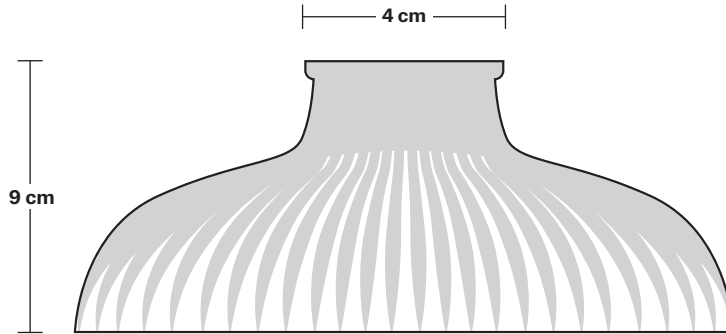

Holder Diameter: 6 cm / 2.4"

Holder Height: 11 cm / 4.3"

Ceiling Rose Width: 12 cm / 4.7"

Ceiling Rose Depth: 61 cm / 24"

Ceiling Rose Height: 3 cm / 1.2"

Rectangular Oval Ceiling Rose - 3 Outlet - Pewter

SPECIFICATIONS	INFORMATION	DIMENSIONS
<p>We meet all UK and EU lighting and safety regulations.</p>	<p>Product Code: RE-O-CR30-P</p>	<p>H: 3 cm x W: 12 cm x D: 61 cm</p>
<p>Our products are hand finished to ensure an authentic vintage look and therefore they may vary slightly from those shown in the images.</p>	<p>Finishes: Pewter.</p>	<p>Ceiling Rose Width: 12 cm / 4.7"</p>
<p>Weight: 1.15 kg</p>	<p>Ready to be installed, installation required.</p>	<p>Ceiling Rose Depth: 61 cm / 24"</p>
	<p>Wall mount screws not included.</p>	<p>Ceiling Rose Height: 3 cm / 1.2"</p>

Flex: 2m Black Twisted Fabric Flex.

Ceiling Rose: Pewter.

DIMENSIONS

H: 213 cm x **W:** 6 cm x **D:** 6 cm

Holder Diameter: 6 cm / 2.5"

Holder Height: 11 cm / 4.3"

20 cm

9 cm

4 cm

Glass Dome - 8 Inch

SPECIFICATIONS

We meet all UK and EU lighting and safety regulations.

Our products are hand finished to ensure an authentic vintage look and therefore they may vary slightly from those shown in the images.

Weight: 0.8 kg

INFORMATION

Product Code: GLD8-SO

Finishes: Glass.

DIMENSIONS

H: 9 cm x **W:** 20 cm x **D:** 20 cm

Shade Diameter: 20 cm / 8"

Shade Height: 9 cm / 3.5"