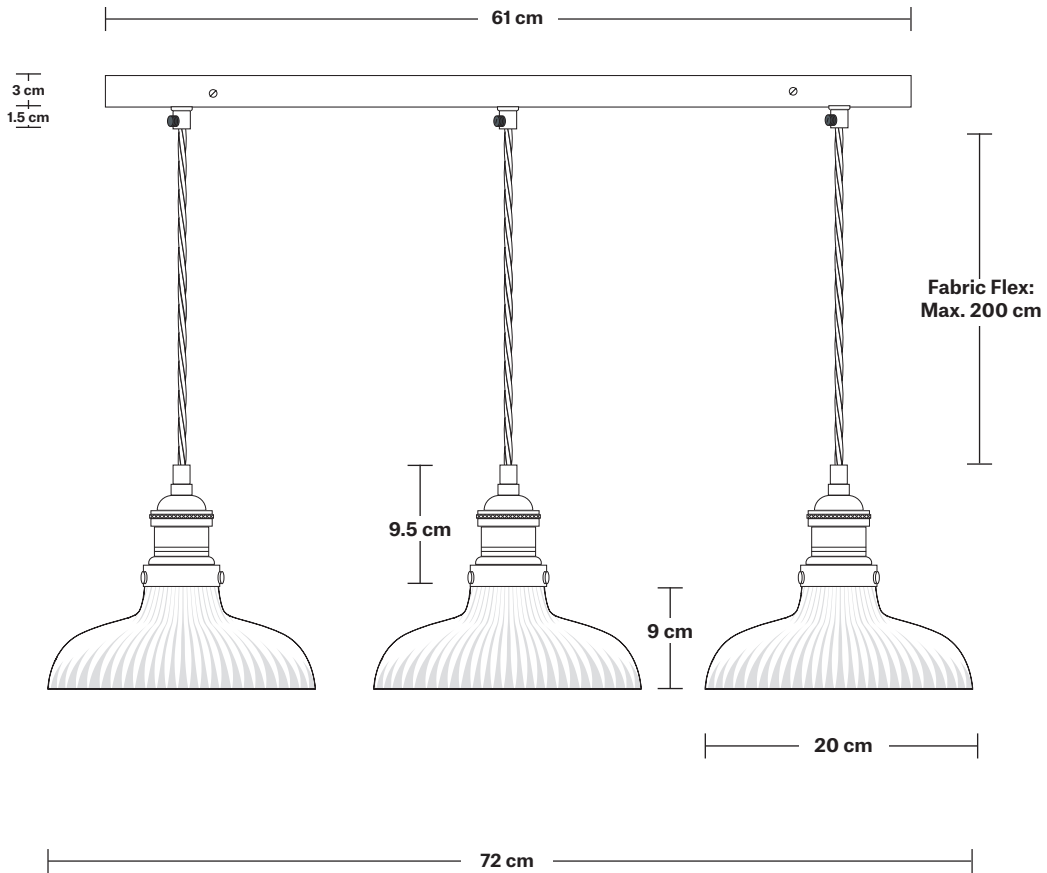

Shade Diameter: 20 cm / 7.8"

Shade Height (no holder): 9 cm / 3.5"

Holder Diameter: 6 cm / 2.4"

Holder Height: 11 cm / 4.3"

Ceiling Rose Width: 12 cm / 4.7"

Ceiling Rose Depth: 61 cm / 24"

Ceiling Rose Height: 3 cm / 1.8"

Weight: 1.25 kg

INFORMATION

Product Code: RE-CR30-P

Finishes: Pewter.

Ready to be installed, installation required.

Wall mount screws not included.

DIMENSIONS

H: 3 cm x **W:** 12 cm x **D:** 61 cm

Ceiling Rose Width: 12 cm / 4.7"

Ceiling Rose Depth: 61 cm / 24"

Ceiling Rose Height: 3 cm / 1.8"

Brooklyn Glass Dome 3 Wire Outlet Oval Cluster Light - 8 Inch

SPECIFICATIONS

We meet all UK and EU lighting and safety regulations.

Holder Diameter: 6 cm / 2.4"

Holder Height: 11 cm / 4.3"

Ceiling Rose Width: 12 cm / 4.7"

Ceiling Rose Depth: 61 cm / 24"

Ceiling Rose Height: 3 cm / 1.2"

Rectangular Oval Ceiling Rose - 3 Outlet - Pewter

SPECIFICATIONS	INFORMATION	DIMENSIONS
<p>We meet all UK and EU lighting and safety regulations.</p>	<p>Product Code: RE-O-CR30-P</p>	<p>H: 3 cm x W: 12 cm x D: 61 cm</p>
<p>Our products are hand finished to ensure an authentic vintage look and therefore they may vary slightly from those shown in the images.</p>	<p>Finishes: Pewter.</p>	<p>Ceiling Rose Width: 12 cm / 4.7"</p>
<p>Weight: 1.15 kg</p>	<p>Ready to be installed, installation required.</p>	<p>Ceiling Rose Depth: 61 cm / 24"</p>
	<p>Wall mount screws not included.</p>	<p>Ceiling Rose Height: 3 cm / 1.2"</p>