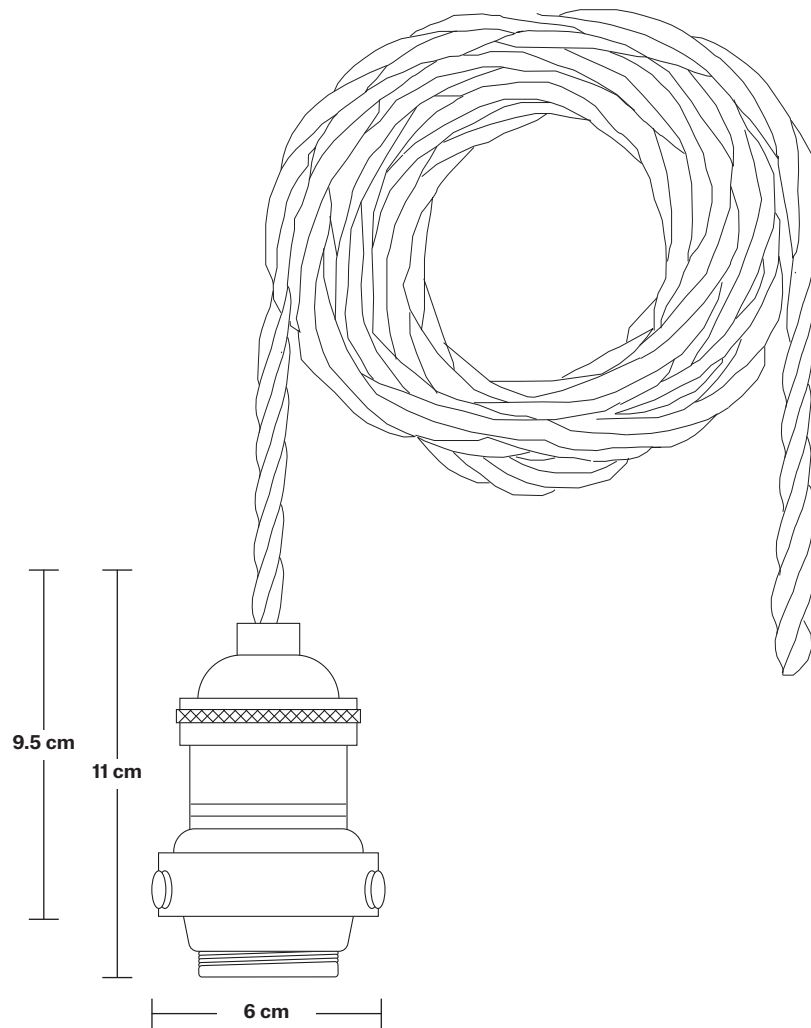

Ceiling Rose Width: 12 cm / 4.7"

Ceiling Rose Depth: 61 cm / 24"

Ceiling Rose Height: 3 cm / 1.8"

Brooklyn Glass Dome 3 Wire Outlet Oval Cluster Light - 8 Inch

SPECIFICATIONS

We meet all UK and EU lighting and safety regulations.

Holders Available: Brass, Pewter.

Flex: 2m Black Twisted Fabric Flex.

Ceiling Rose: Pewter.

DIMENSIONS

H: 221.5 cm x **W:** 72 cm x **D:** 20 cm

Shade Diameter: 20 cm / 7.8"

Shade Height (no holder): 9 cm / 3.5"

Holder Diameter: 6 cm / 2.4"

Holder Height: 11 cm / 4.3"

Ceiling Rose Width: 12 cm / 4.7"

Ceiling Rose Depth: 61 cm / 24"

Ceiling Rose Height: 3 cm / 1.2"

Rectangular Oval Ceiling Rose - 3 Outlet - Pewter

SPECIFICATIONS	INFORMATION	DIMENSIONS
<p>We meet all UK and EU lighting and safety regulations.</p>	<p>Product Code: RE-O-CR30-P</p>	<p>H: 3 cm x W: 12 cm x D: 61 cm</p>
<p>Our products are hand finished to ensure an authentic vintage look and therefore they may vary slightly from those shown in the images.</p>	<p>Finishes: Pewter.</p>	<p>Ceiling Rose Width: 12 cm / 4.7"</p>
<p>Weight: 1.15 kg</p>	<p>Ready to be installed, installation required.</p>	<p>Ceiling Rose Depth: 61 cm / 24"</p>
	<p>Wall mount screws not included.</p>	<p>Ceiling Rose Height: 3 cm / 1.2"</p>

Brooklyn Cord Set ES E27 Bulb Holder - Fabric Flex - 2m - Without Ceiling Rose

SPECIFICATIONS

We meet all UK and EU lighting and safety regulations.

Our products are hand finished to ensure an authentic vintage look and therefore they may vary slightly from those shown in the images.