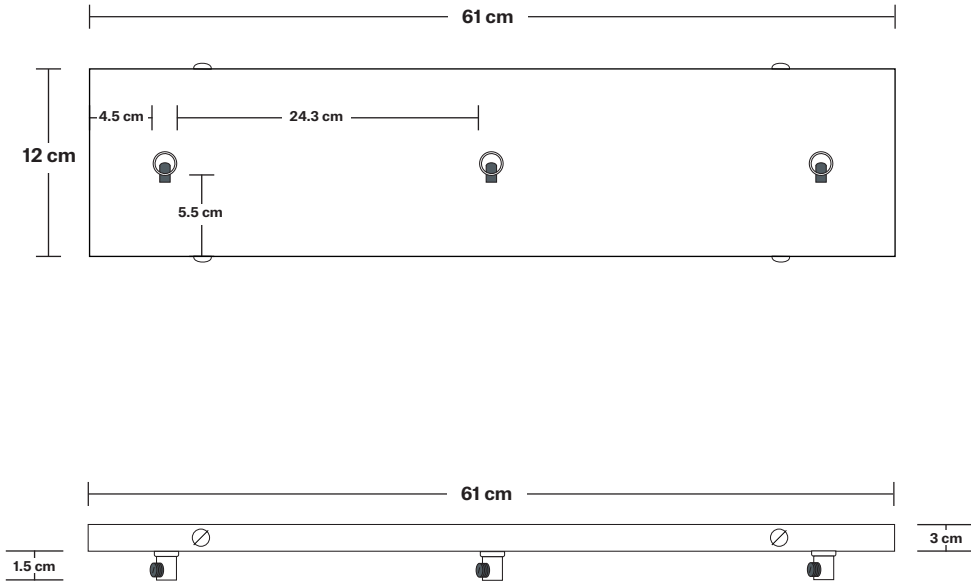

Bulb Required: Standard screw (E27) fitting, max 40W.

Shade Weight: 0.65 kg

Rose Weight: 1.25 kg

Holder Weight: 0.25 kg

Maximum Weight: 3.95 kg

INFORMATION

Product Code: BR-GLD8-3WCL

Finishes: Glass.

Shade Diameter: 20 cm / 7.8"

Shade Height (no holder): 9 cm / 3.5"

Holder Diameter: 6 cm / 2.4"

Holder Height: 11 cm / 4.3"

Ceiling Rose Width: 12 cm / 4.7"

Ceiling Rose Depth: 61 cm / 24"

Ceiling Rose Height: 3 cm / 1.8"

Ceiling Rose Width: 12 cm / 4.7"

Ceiling Rose Depth: 61 cm / 24"

Ceiling Rose Height: 3 cm / 1.8"

Brooklyn Glass Dome 3 Wire Outlet Oval Cluster Light - 8 Inch

SPECIFICATIONS

We meet all UK and EU lighting and safety regulations.

Holder Diameter: 6 cm / 2.4"

Holder Height: 11 cm / 4.3"

Ceiling Rose Width: 12 cm / 4.7"

Ceiling Rose Depth: 61 cm / 24"

Ceiling Rose Height: 3 cm / 1.2"

Rectangular Oval Ceiling Rose - 3 Outlet - Pewter

SPECIFICATIONS	INFORMATION	DIMENSIONS
<p>We meet all UK and EU lighting and safety regulations.</p>	<p>Product Code: RE-O-CR30-P</p>	<p>H: 3 cm x W: 12 cm x D: 61 cm</p>
<p>Our products are hand finished to ensure an authentic vintage look and therefore they may vary slightly from those shown in the images.</p>	<p>Finishes: Pewter.</p>	<p>Ceiling Rose Width: 12 cm / 4.7"</p>
<p>Weight: 1.15 kg</p>	<p>Ready to be installed, installation required.</p>	<p>Ceiling Rose Depth: 61 cm / 24"</p>
	<p>Wall mount screws not included.</p>	<p>Ceiling Rose Height: 3 cm / 1.2"</p>