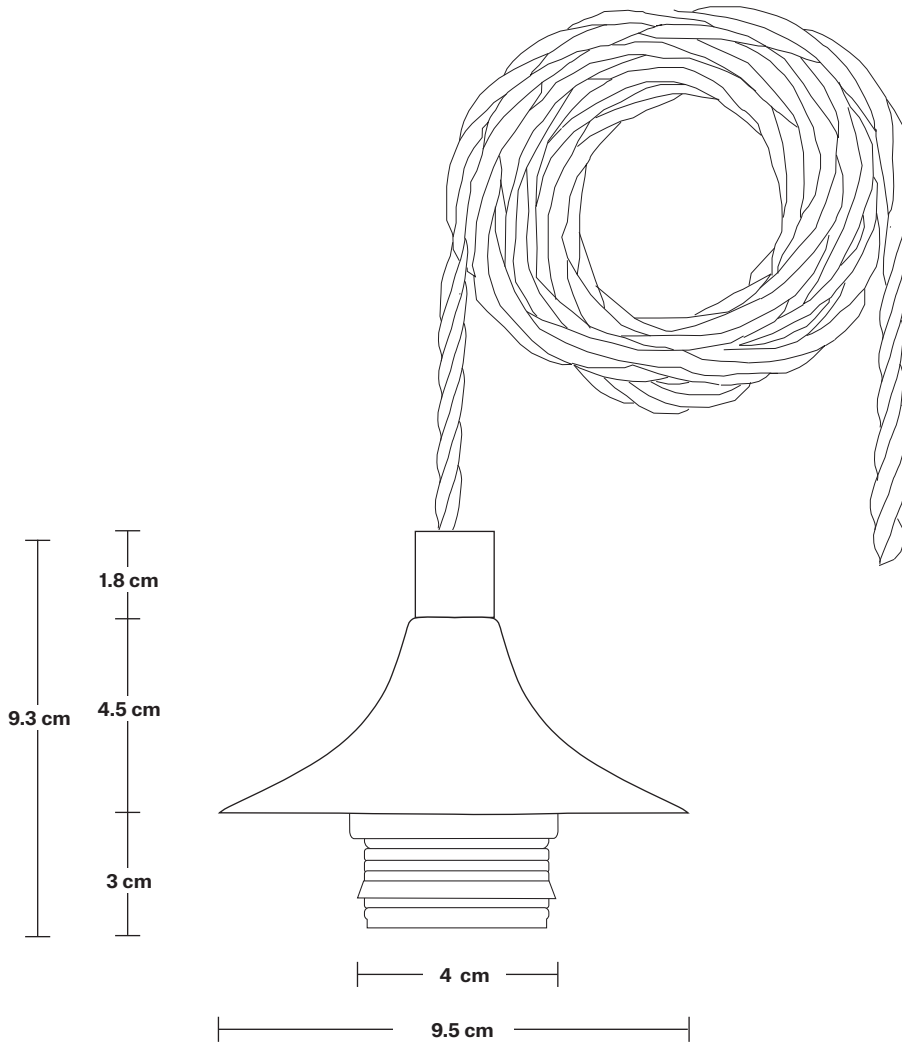

### DIMENSIONS

**H:** 219 cm x **W:** 71.5 cm x **D:** 19.5 cm

**Shade Diameter:** 19.5 cm / 7.7"

**Shade Height:** 11 cm / 4.3"

**Holder Diameter:** 9.5 cm / 3.7"

**Holder Height:** 6.3 cm / 2.5"

**Ceiling Rose Width:** 12 cm / 4.7"

### DIMENSIONS

**H:** 3 cm x **W:** 12 cm x **D:** 61 cm

**Ceiling Rose Width:** 12 cm / 4.7"

**Ceiling Rose Depth:** 61 cm / 24"

**Ceiling Rose Height:** 3 cm / 1.2"

## Chelsea Cord Set ES E27 Bulb Holder - Without Ceiling Rose

SPECIFICATIONS	INFORMATION	DIMENSIONS
<p>We meet all UK and EU lighting and safety regulations.</p>	<p><b>Product Code:</b> CH-CS-2M-NCR</p>	<p><b>H:</b> 110.3 cm x <b>W:</b> 9.3 cm x <b>D:</b> 9.5 cm</p>
<p>Our products are hand finished to ensure an authentic vintage look and therefore they may vary slightly from those shown in the images.</p>	<p><b>Finishes:</b> Brass, Pewter.</p>	<p><b>Holder Diameter:</b> 9.5 cm / 3.7"</p>
<p><b>Bulb Required:</b> Standard screw (E27) fitting, max 40W.</p>	<p>Ready to be installed, installation required.</p>	<p><b>Holder Height:</b> 9.3 cm / 3.6"</p>
<p><b>Weight:</b> 0.25 kg</p>	<p>Wall mount screws not included.</p>	<p><b>Holder Width:</b> 9.5 cm / 3.7"</p>
	<p><b>Flex:</b> 2m Black Twisted Fabric Flex.</p>	

### DIMENSIONS

**H:** 11 cm x **W:** 19.5 cm x **D:** 19.5 cm

**Shade Diameter:** 19.5 cm / 7.6"

**Shade Height:** 11 cm / 4.3"