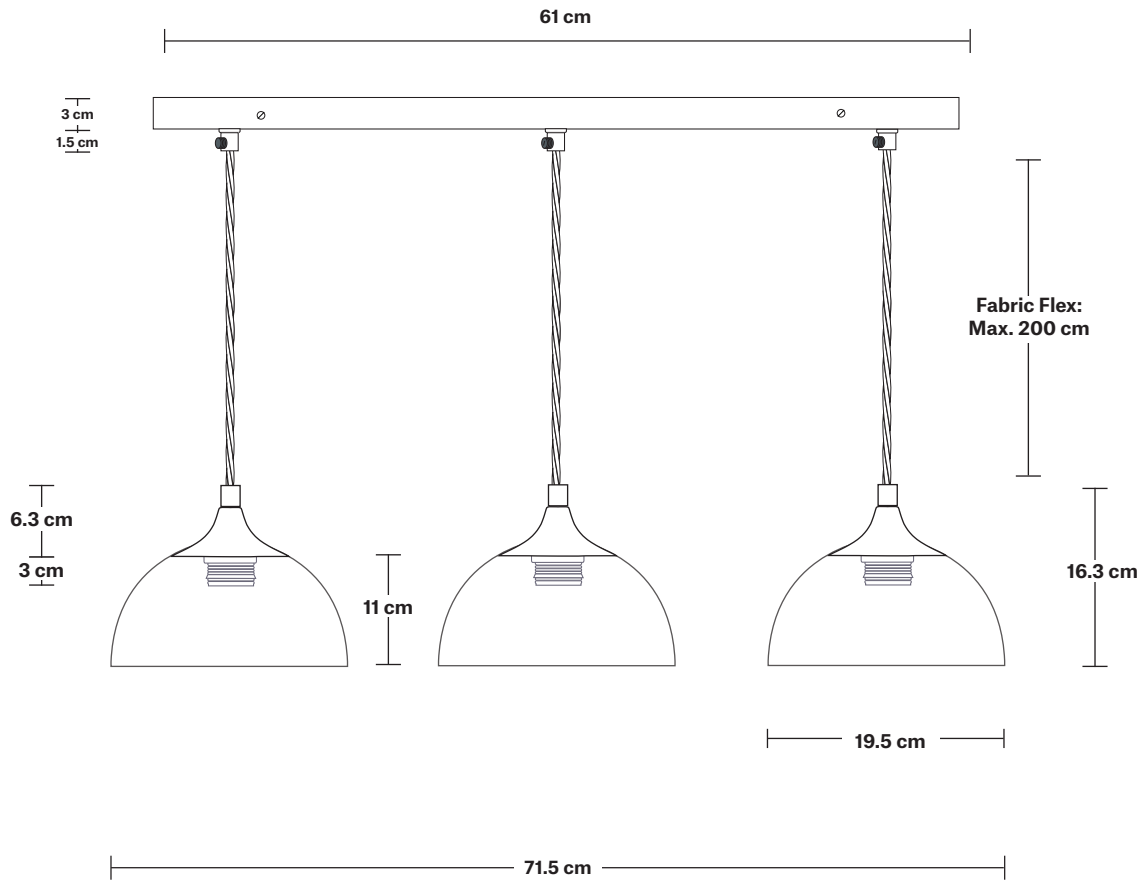

### DIMENSIONS

**H:** 219 cm x **W:** 71.5 cm x **D:** 19.5 cm

**Shade Diameter:** 19.5 cm / 7.7"

**Shade Height:** 11 cm / 4.3"

**Holder Diameter:** 9.5 cm / 3.7"

**Holder Height:** 6.3 cm / 2.5"

**Ceiling Rose Width:** 12 cm / 4.7"

**Ceiling Rose Depth:** 61 cm / 24"

**Ceiling Rose Height:** 3 cm / 1.8"

# Rectangular Ceiling Rose - 3 Outlet - Pewter

SPECIFICATIONS	INFORMATION	DIMENSIONS
<p>We meet all UK and EU lighting and safety regulations.</p>	<p><b>Product Code:</b> RE-CR30-P</p>	<p><b>H:</b> 3 cm x <b>W:</b> 12 cm x <b>D:</b> 61 cm</p>
<p>Our products are hand finished to ensure an authentic vintage look and therefore they may vary slightly from those shown in the images.</p>	<p><b>Finishes:</b> Pewter.</p>	<p><b>Ceiling Rose Width:</b> 12 cm / 4.7"</p>
<p><b>Weight:</b> 1.25 kg</p>	<p>Ready to be installed, installation required.</p>	<p><b>Ceiling Rose Depth:</b> 61 cm / 24"</p>
	<p>Wall mount screws not included.</p>	<p><b>Ceiling Rose Height:</b> 3 cm / 1.8"</p>